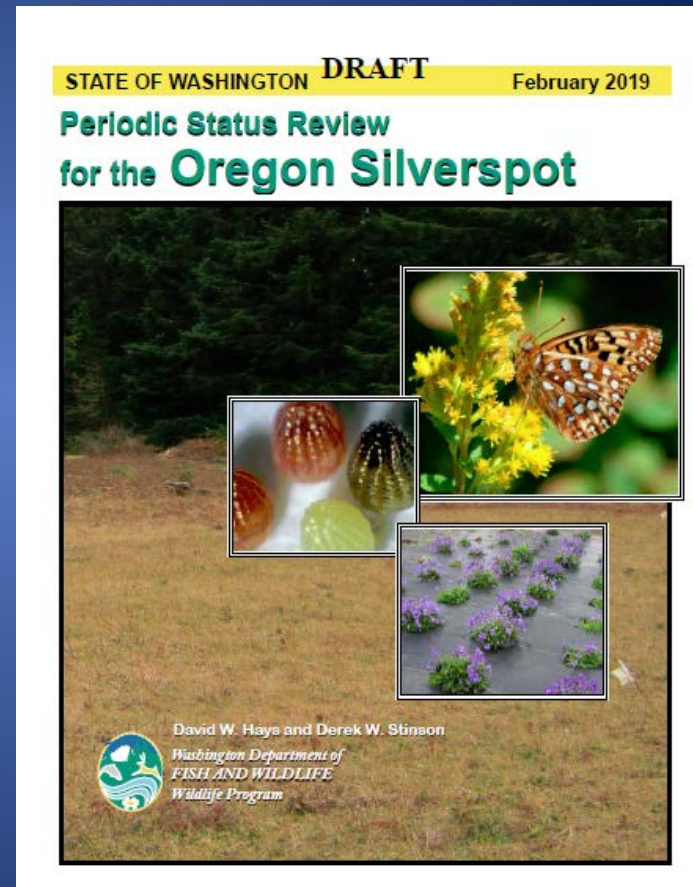

Public Comments/Concerns

- Six comments supported recommendation to maintain endangered status
- Six comments did not support expenditures for butterflies