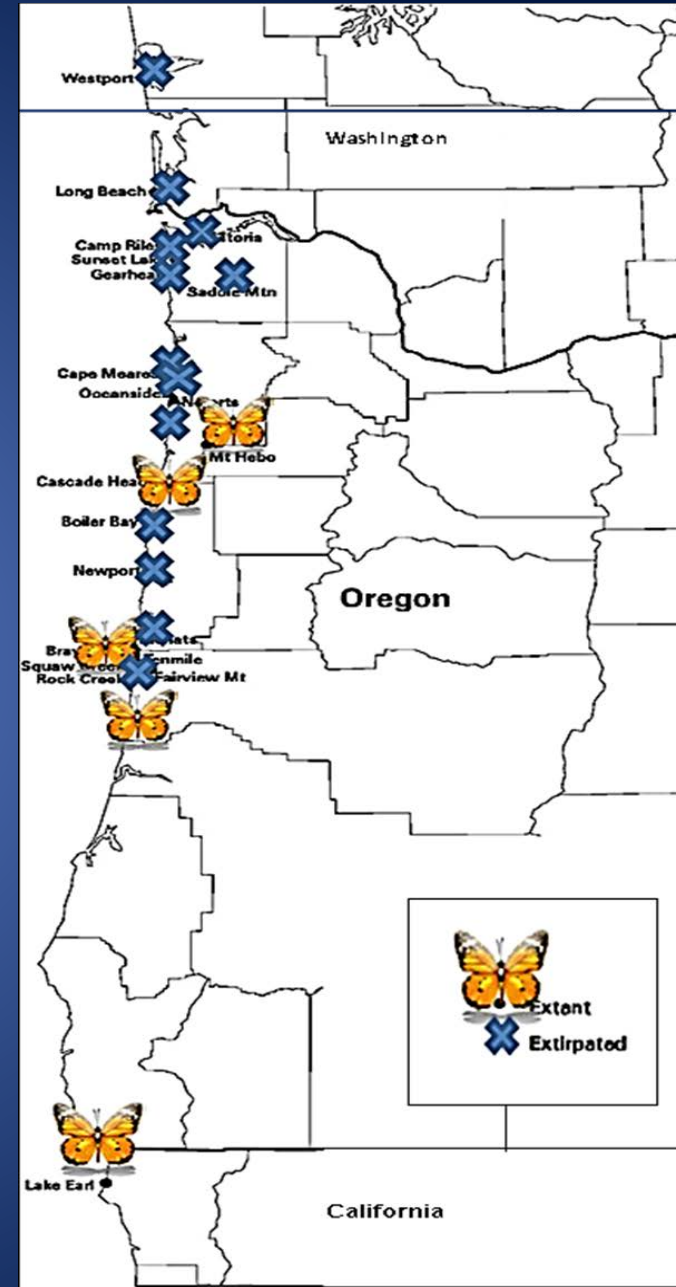

Status of the Oregon Silverspot Butterfly in Washington

Diversity Division, Wildlife Program

Listing Status

- Federal: listed threatened under ESA in 1980
 - 2012 assessment recommended uplist to 'E'
- Washington: state-listed endangered 1993

Distribution and Population Status:

- Historical: 20 documented sites, (Westport, WA to Del Norte County, CA)
- Current: five extant sites (4 OR, 1 CA)
- WA: last observed at Loomis Lake, Long Beach Peninsula ~1990
- Oregon silverspot continues to decline in Oregon and California

Natural History

- Adults emerge late summer, and lay eggs
- Larvae hatch fall and seek wintering sites, where dormant
- Emerge and feed in spring

Silverspots need:

- 1) Host (early blue violets)
- 2) Nectar for adults
- 3) Wind protection

Recovery Criteria

- Ten populations (one in WA)
- Populations ≥ 200 -500 for ten years
- Management plans

Summary & Recommendation

- Extirpated in Washington, will require reintroduction
- Habitat restoration has been ongoing in Oregon and Washington
- We recommend the Oregon silverspot remain classified as endangered in Washington