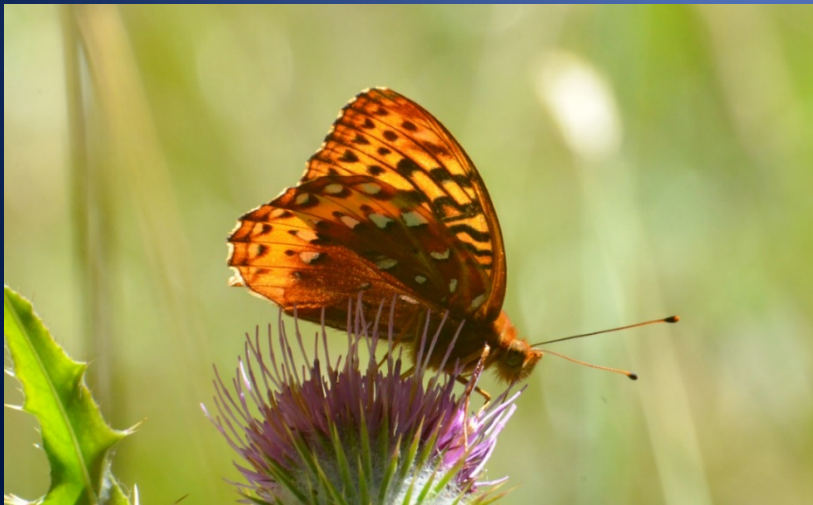

Status of the Oregon Silverspot Butterfly in Washington

Diversity Division, Wildlife Program

Listing Status

- Federal: listed threatened under ESA in 1980
 - 2012 assessment recommended uplist to 'E'
- Washington: state-listed endangered 1993

Natural History

- Adults emerge late summer, and lay eggs
- Larvae hatch fall and seek wintering sites, where dormant
- Emerge and feed in spring

Silverspots need:

- 1) Host (early blue violets)
- 2) Nectar for adults
- 3) Wind protection