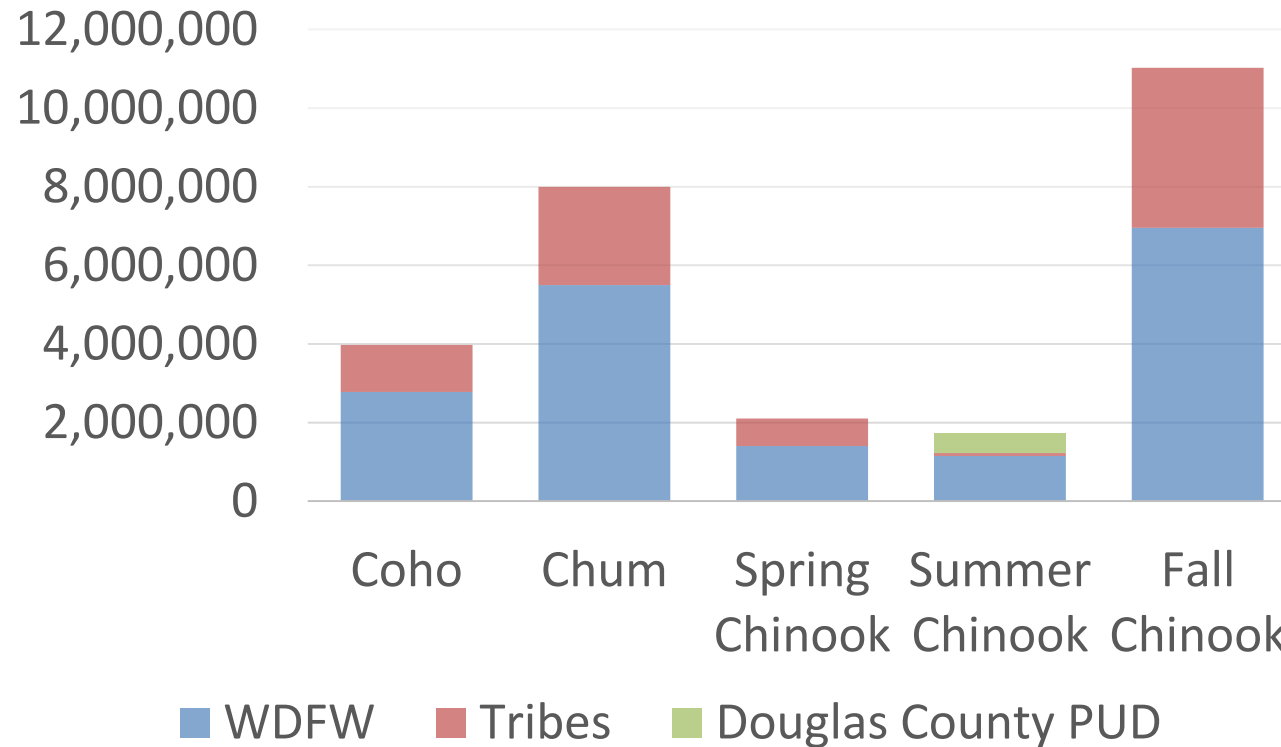

# Producing prey

## HATCHERY PRODUCTION: 2019 BROOD YEAR

Total fish:  
26,820,200