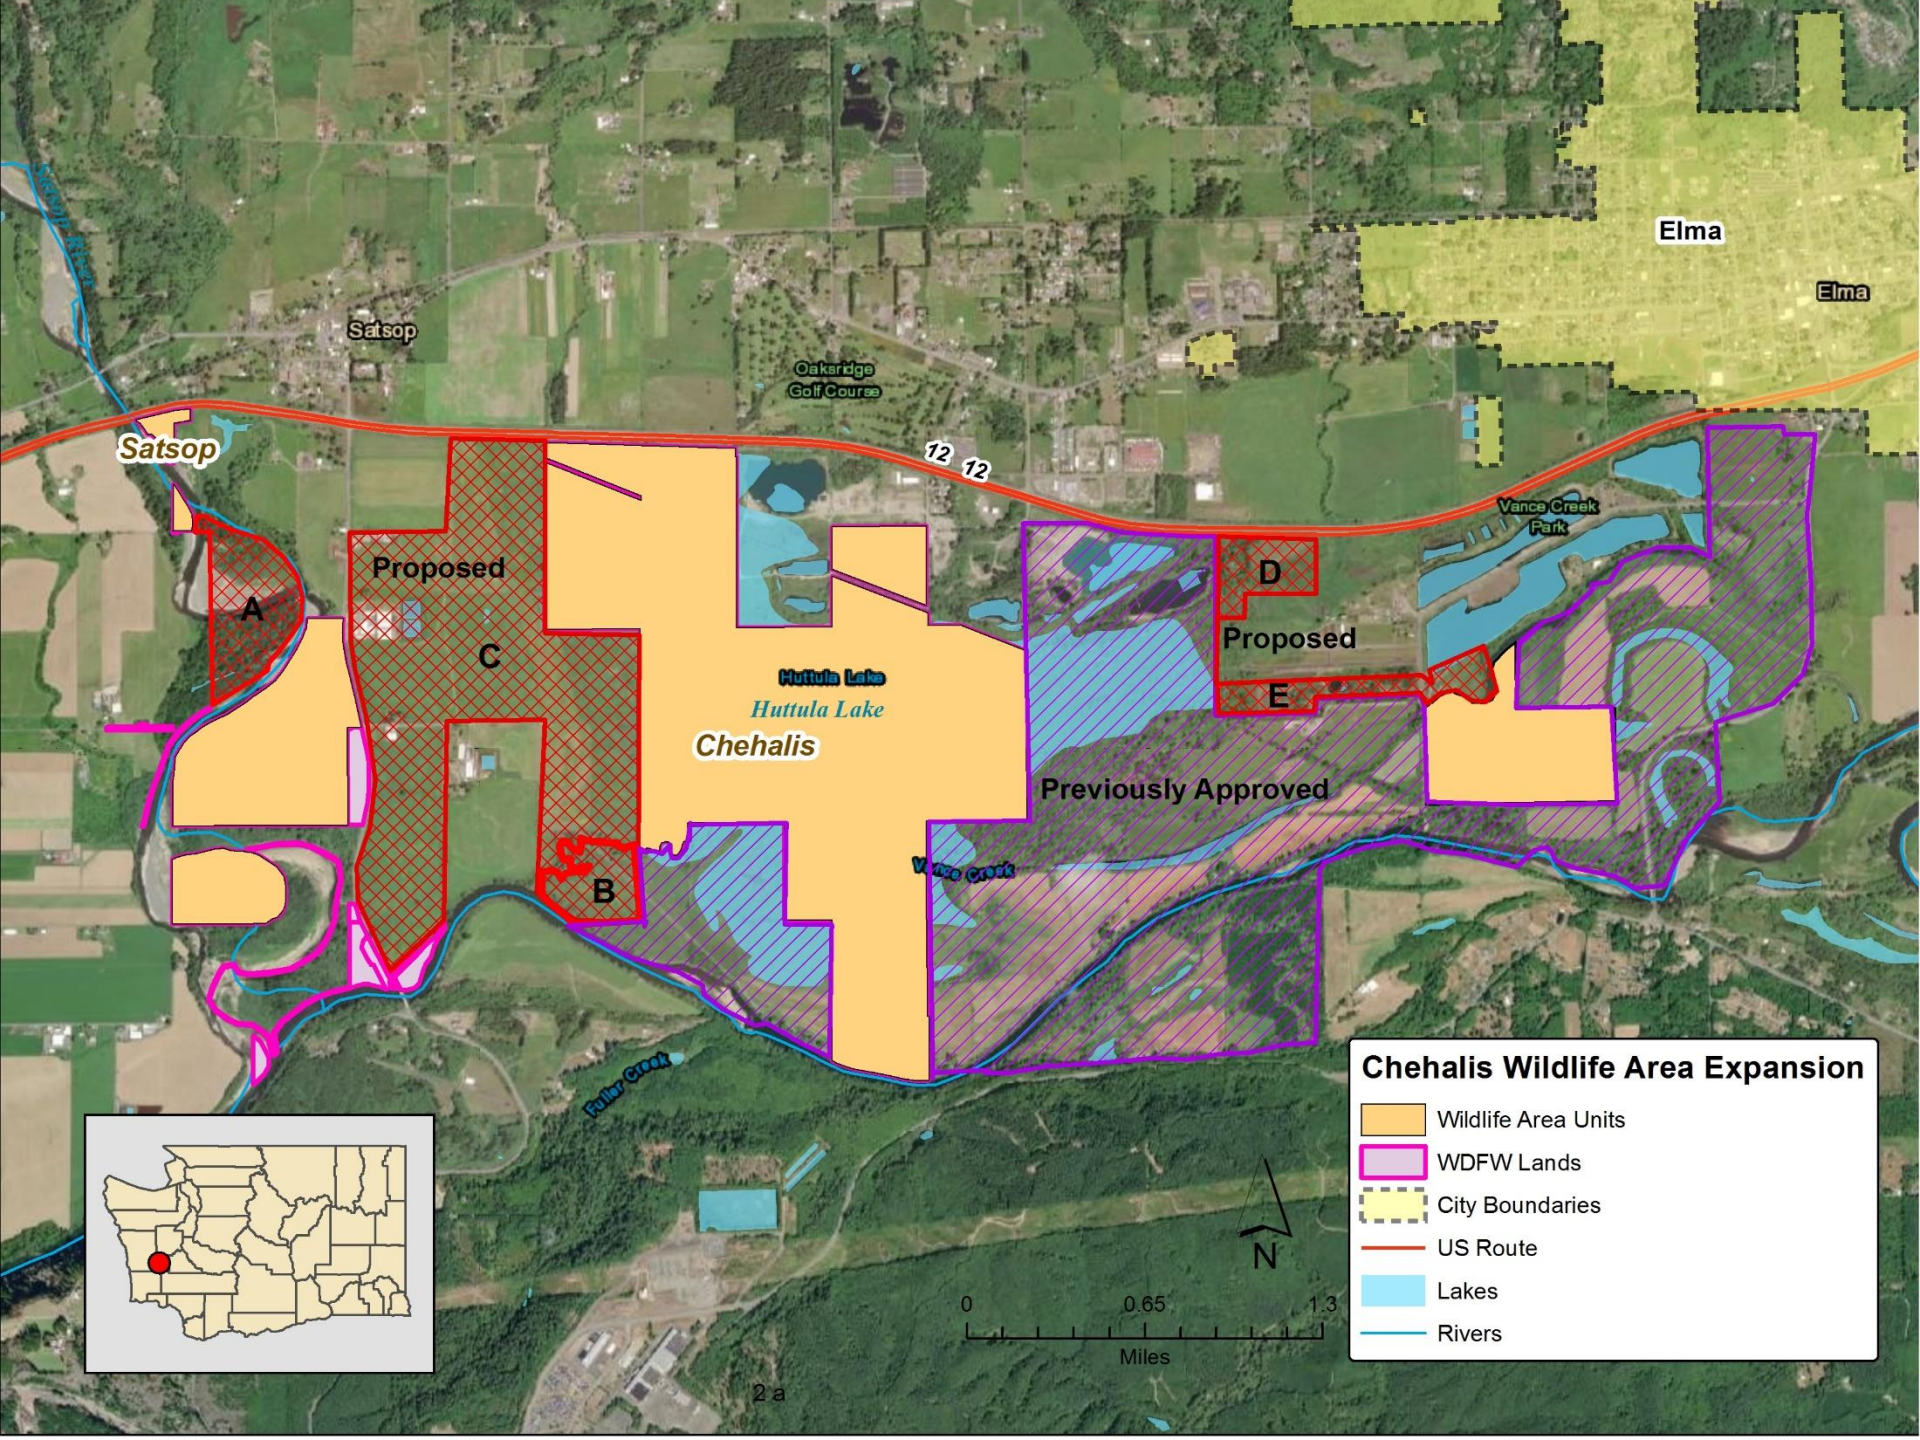

Chehalis Wildlife Area Expansion

Project Highlights

- Up to 1,504 acres
- Protects floodplain, riparian, and wetland habitats
- Expands the current Chehalis Wildlife Area incorporating a greater proportion of the river shorelines and wetlands
- Approximately 2/3 of this proposed project was previously approved in the 2016 Lands 20/20 cycle and is being added here to extend its approval timeline
- Various fish and waterfowl species protected, including the endemic Olympic Mudminnow, Coho salmon, and other salmonids
- Recreation opportunities for hunting, hiking, and wildlife viewing
- Supported by Ducks Unlimited, Migratory Bird Stamp and Art Program

Elma

Elma

Satsop

Oaksridge
Golf Course

Satsop

12 12

Vance Creek
Park

Proposed

A

C

Huttula Lake
Huttula Lake
Chehalis

D

Proposed

E

Previously Approved

B

Vance Creek

Fuller Creek

Chehalis Wildlife Area Expansion

- Wildlife Area Units
- WDFW Lands
- City Boundaries
- US Route
- Lakes
- Rivers

2 a