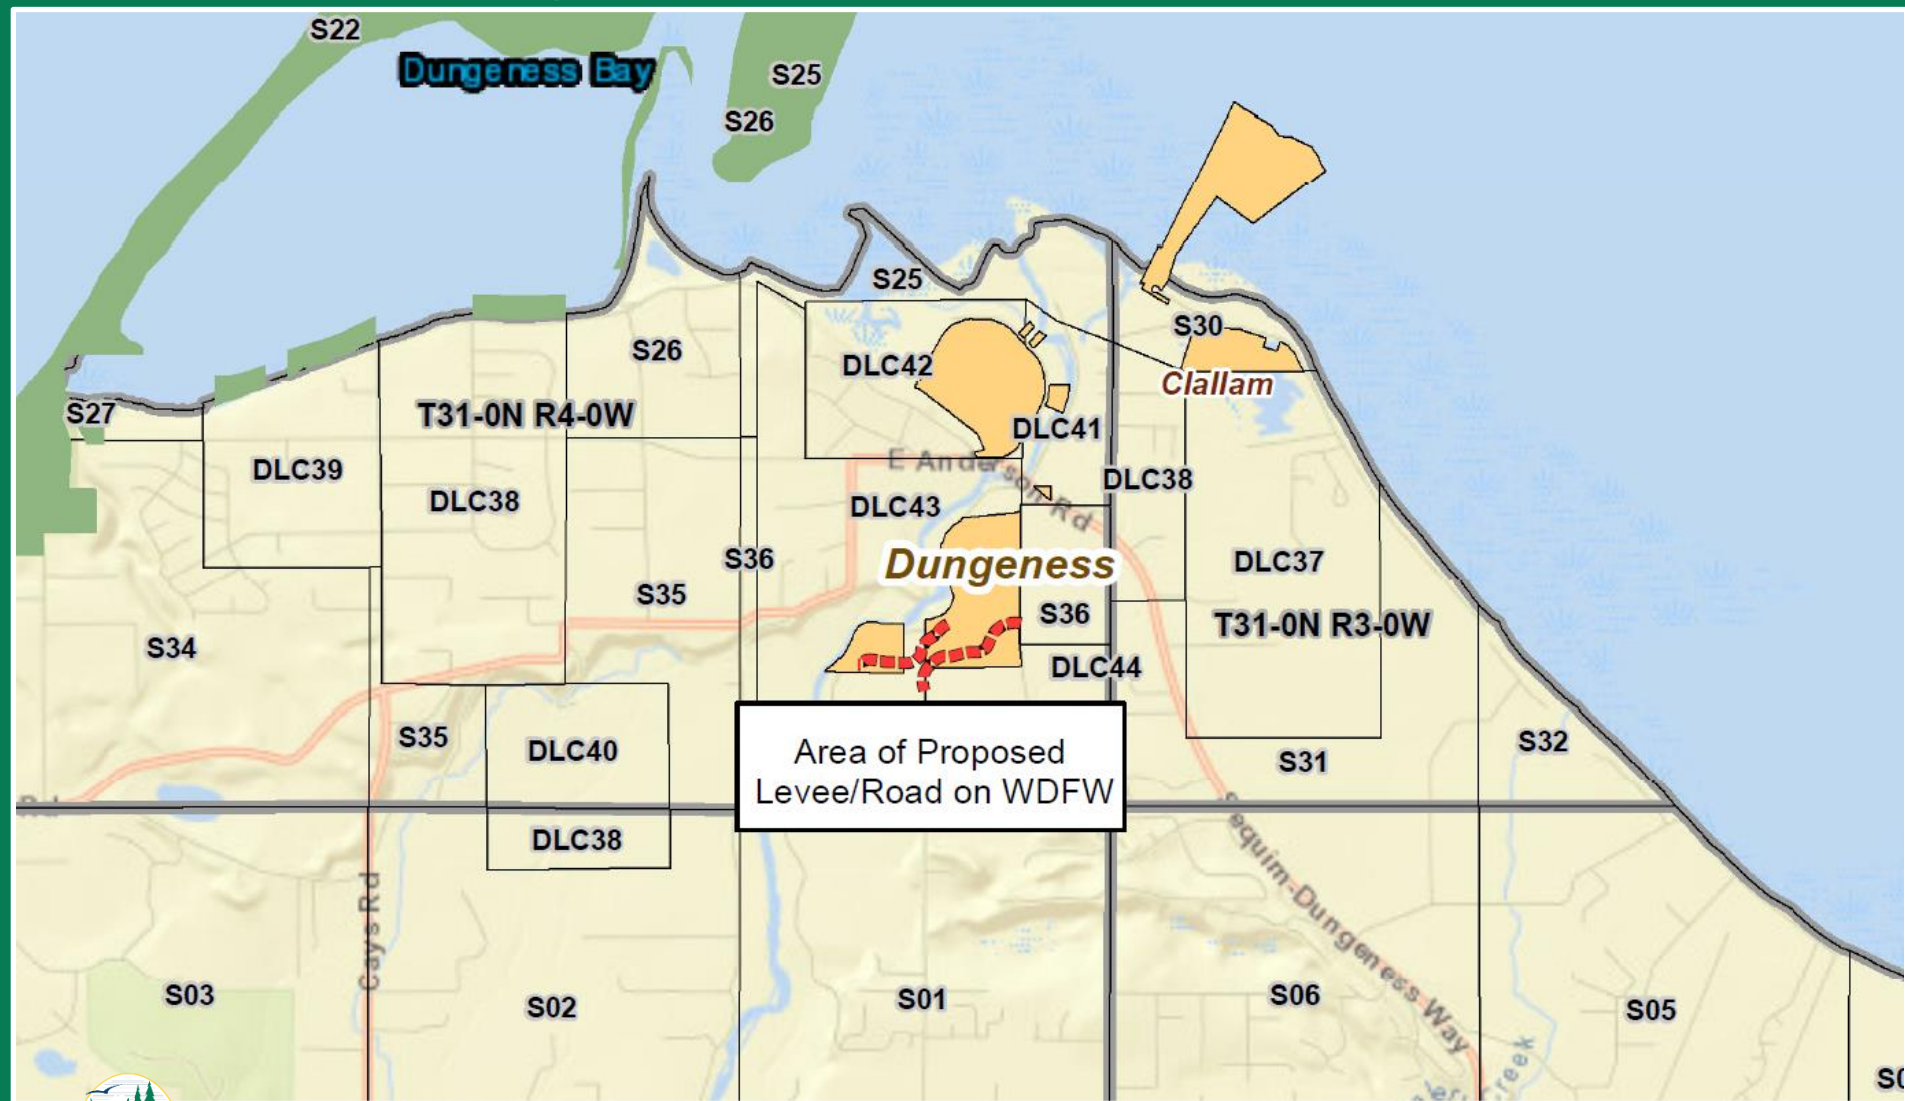

Agenda Item: 4 Land Transactions

Karen Edwards
Real Estate Manager, Wildlife Program

Tanwax Lake Covenant - Pierce County

Tanwax Lake Covenant - Pierce County

Tanwax Lake Covenant - Pierce County

Lower Dungeness Floodplain Realignment - Clallam County

Lower Dungeness Floodplain Realignment - Clallam County

Lower Dungeness Floodplain Realignment - Clallam County

Questions?