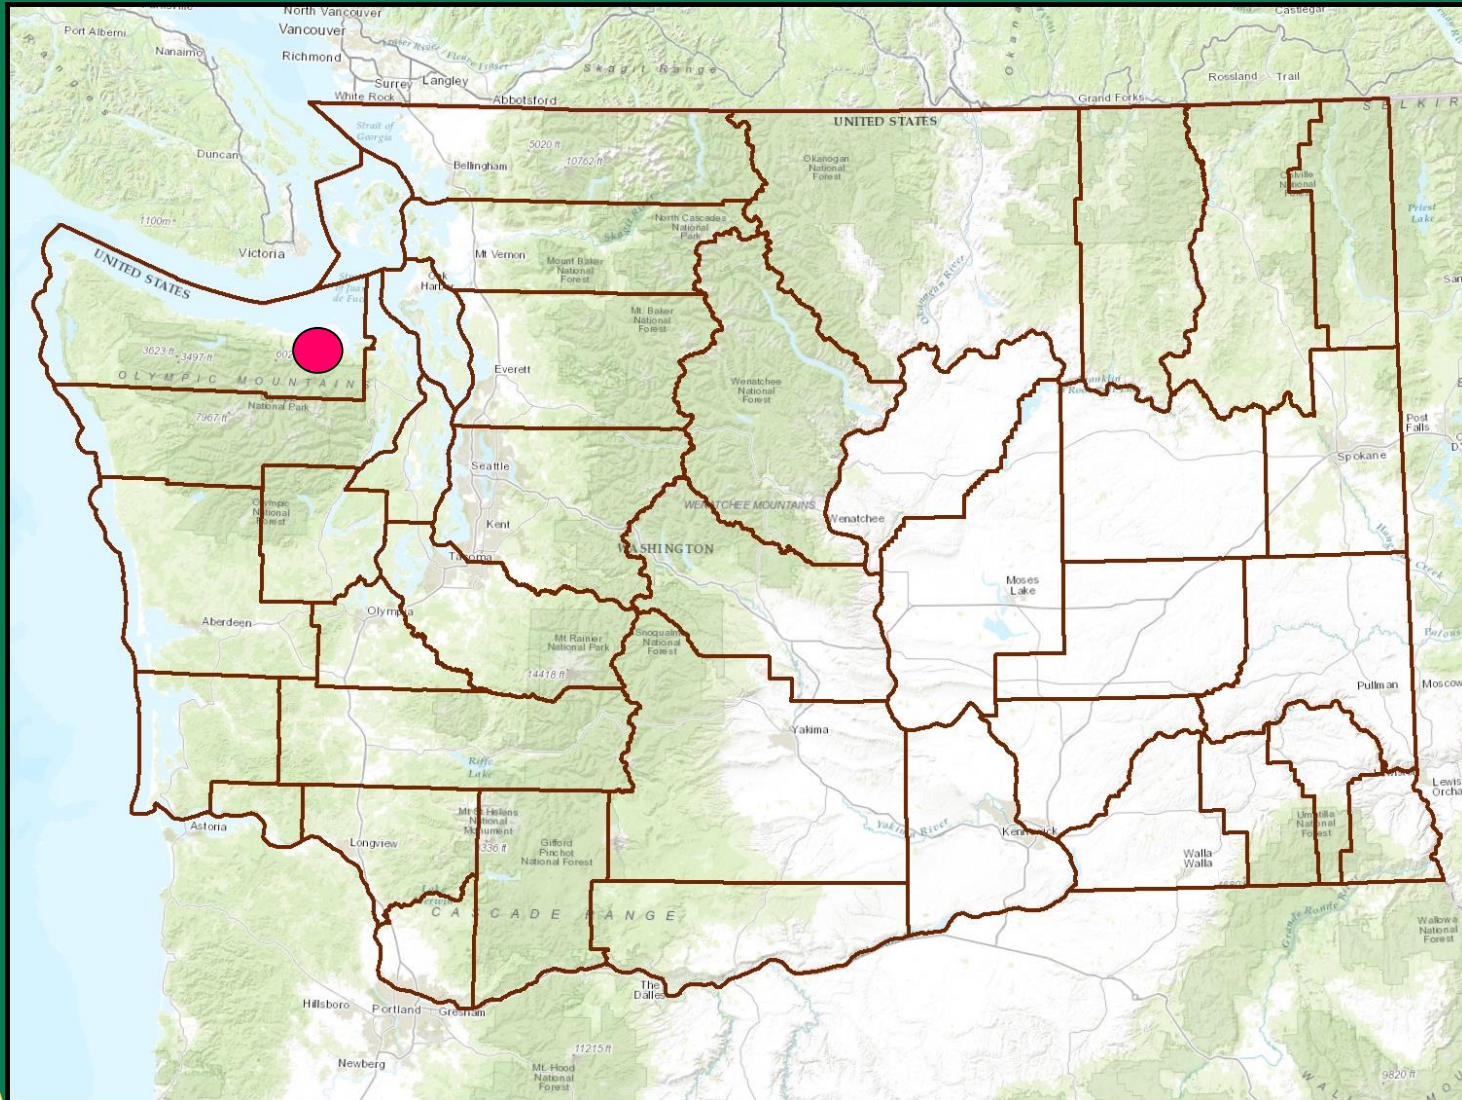

Agenda Item: 4 Land Transactions

Karen Edwards
Real Estate Manager, Wildlife Program

Tanwax Lake Covenant - Pierce County

Tanwax Lake Covenant - Pierce County

Tanwax Lake Covenant - Pierce County

Lower Dungeness Floodplain Realignment - Clallam County

Lower Dungeness Floodplain Realignment - Clallam County

Lower Dungeness Floodplain Realignment - Clallam County

Questions?