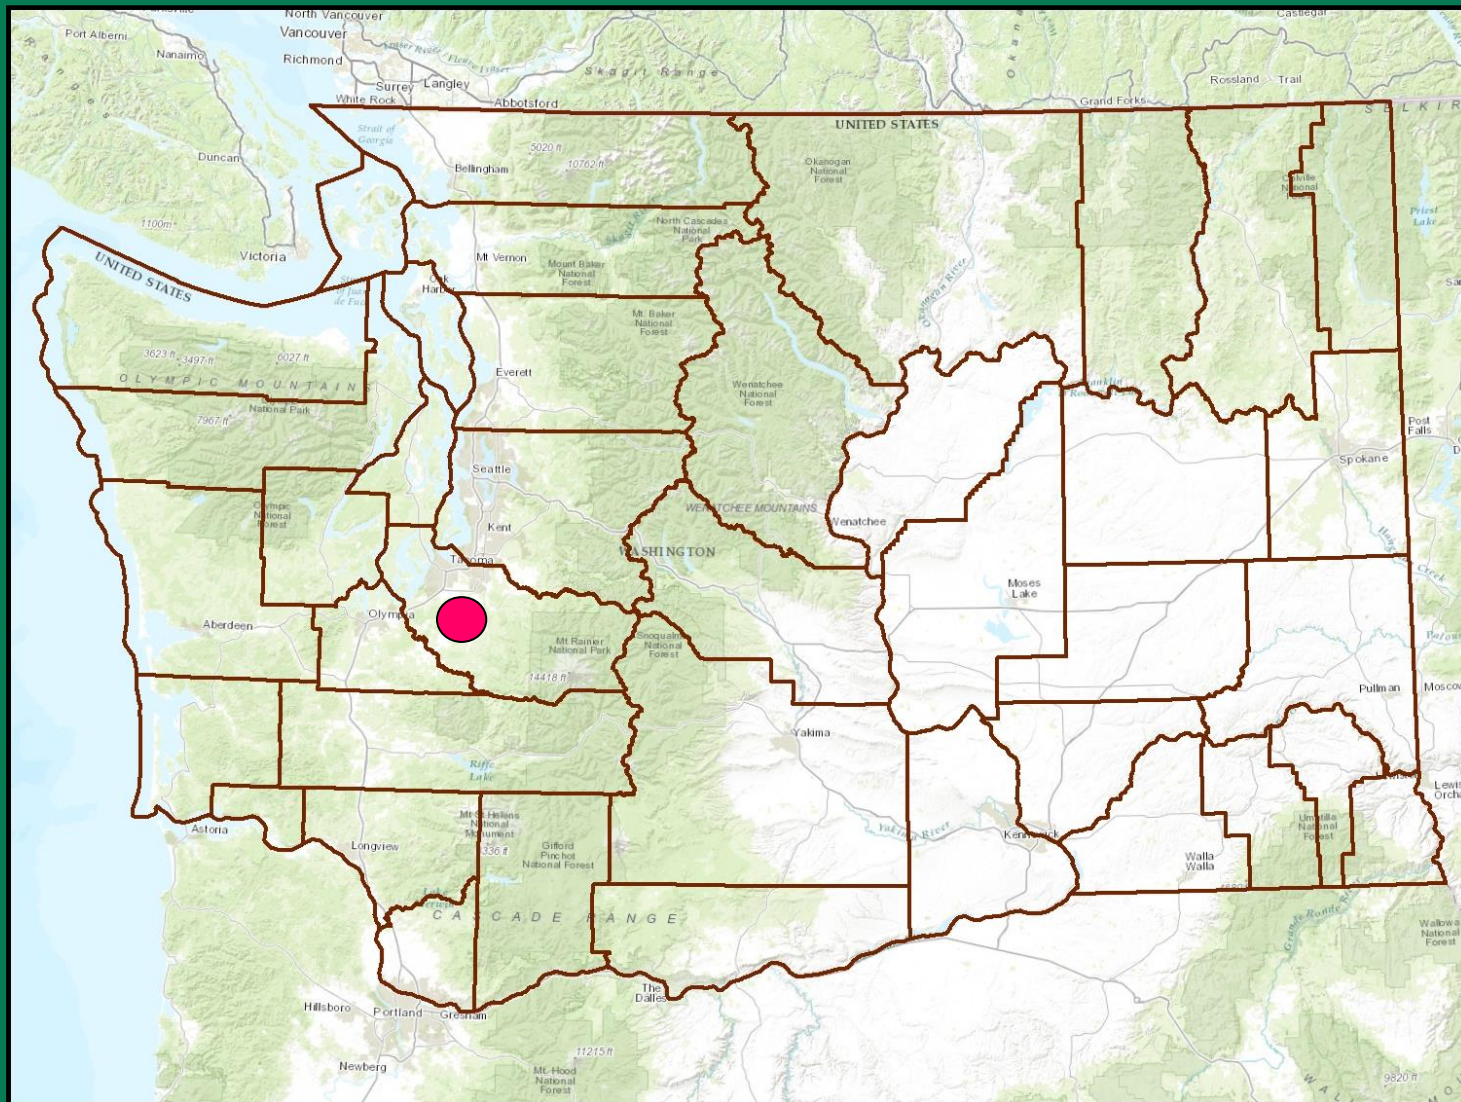

Agenda Item: 4 Land Transactions

Karen Edwards
Real Estate Manager, Wildlife Program

Tanwax Lake Covenant - Pierce County

Tanwax Lake Covenant - Pierce County

Tanwax Lake Covenant - Pierce County

Lower Dungeness Floodplain Realignment - Clallam County

Lower Dungeness Floodplain Realignment - Clallam County

Lower Dungeness Floodplain Realignment - Clallam County

Questions?