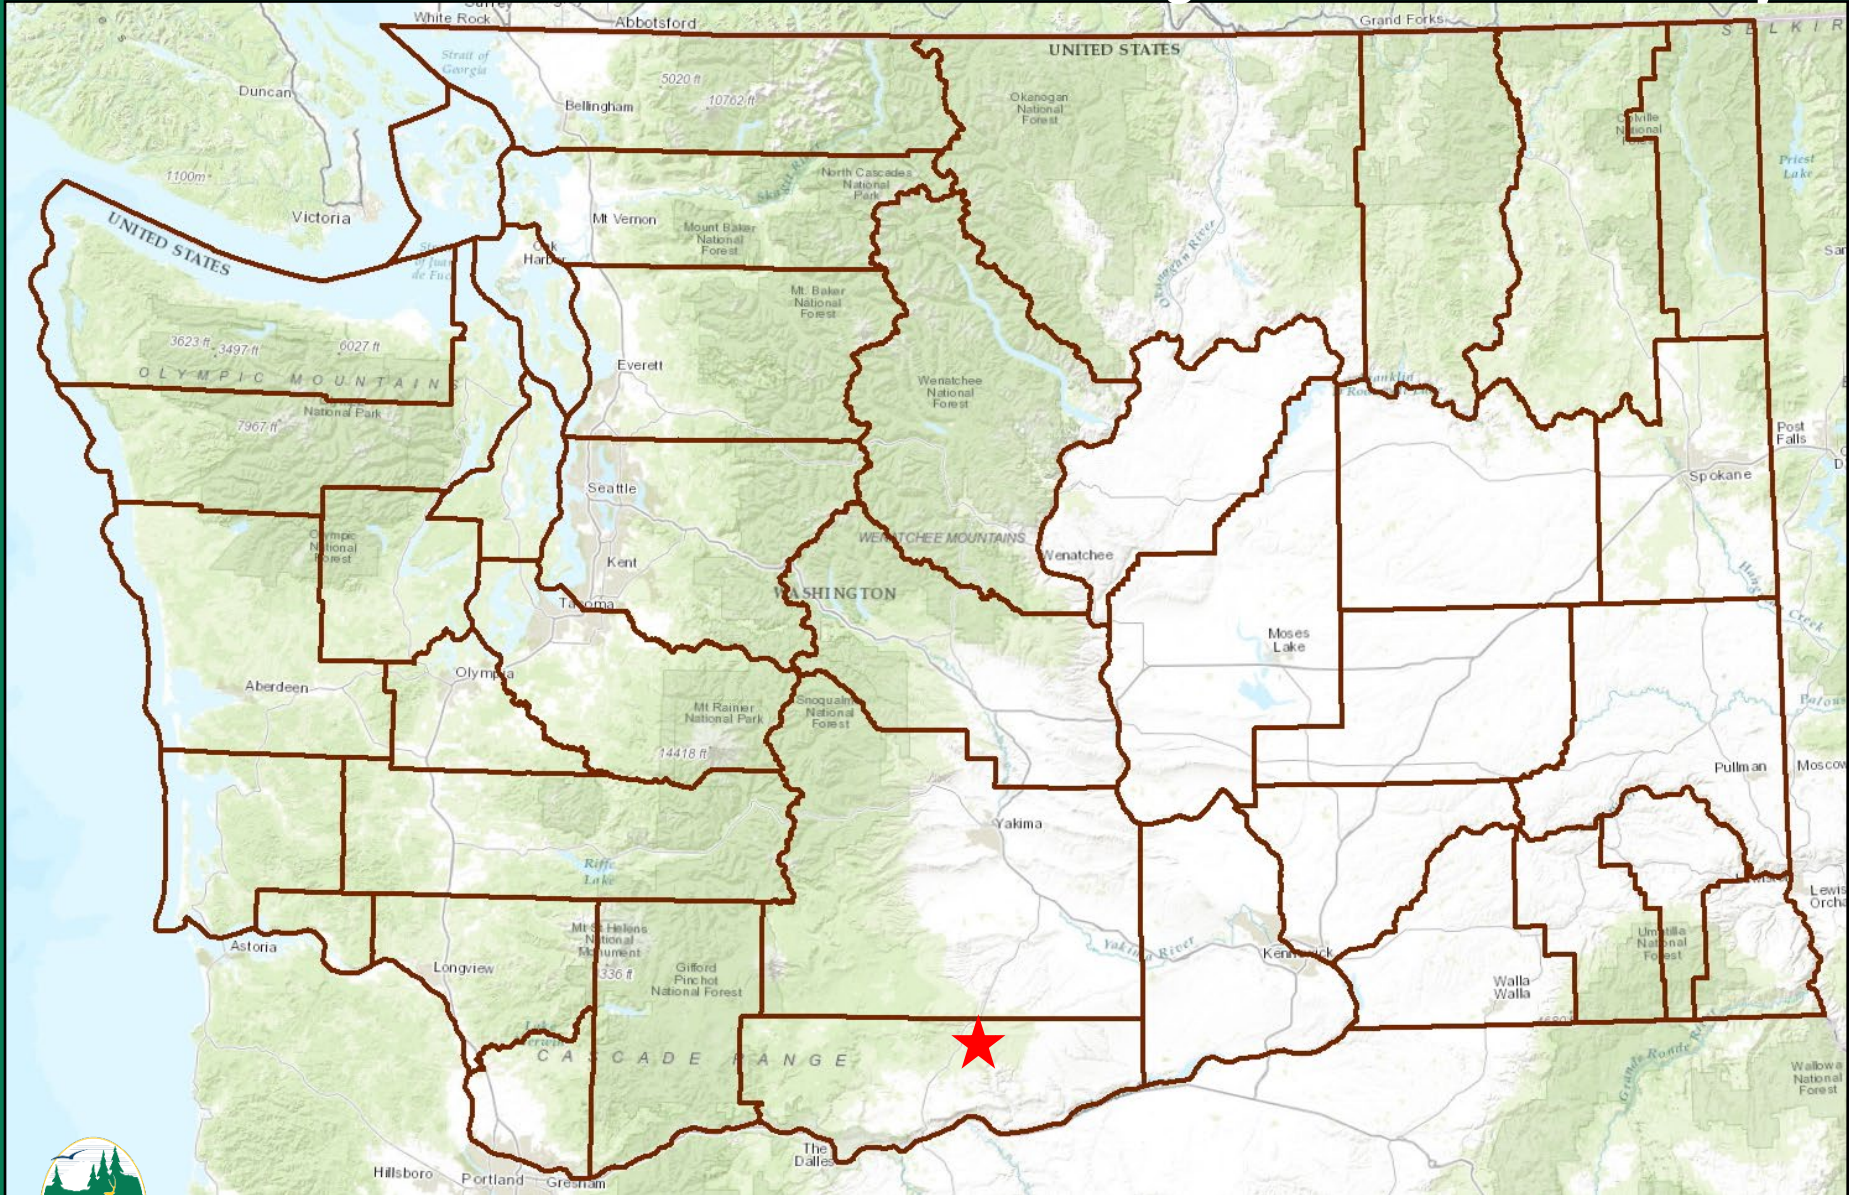

4. Land Transaction

June 22, 2023

Commission Meeting

Karen Edwards

Real Estate Services Manager, Wildlife Program

Proposed Acquisition, 597(+/-) Acres, Simcoe Phase 6 Simcoe Mountains Unit, Klickitat WLA, Region 5, Klickitat County

Proposed Acquisition, 597(+/-) Acres, Simcoe Phase 6 Simcoe Mountains Unit, Klickitat WLA, Region 5, Klickitat County

Proposed Acquisition, 597(+/-) Acres, Simcoe Phase 6 Simcoe Mountains Unit, Klickitat WLA, Region 5, Klickitat County