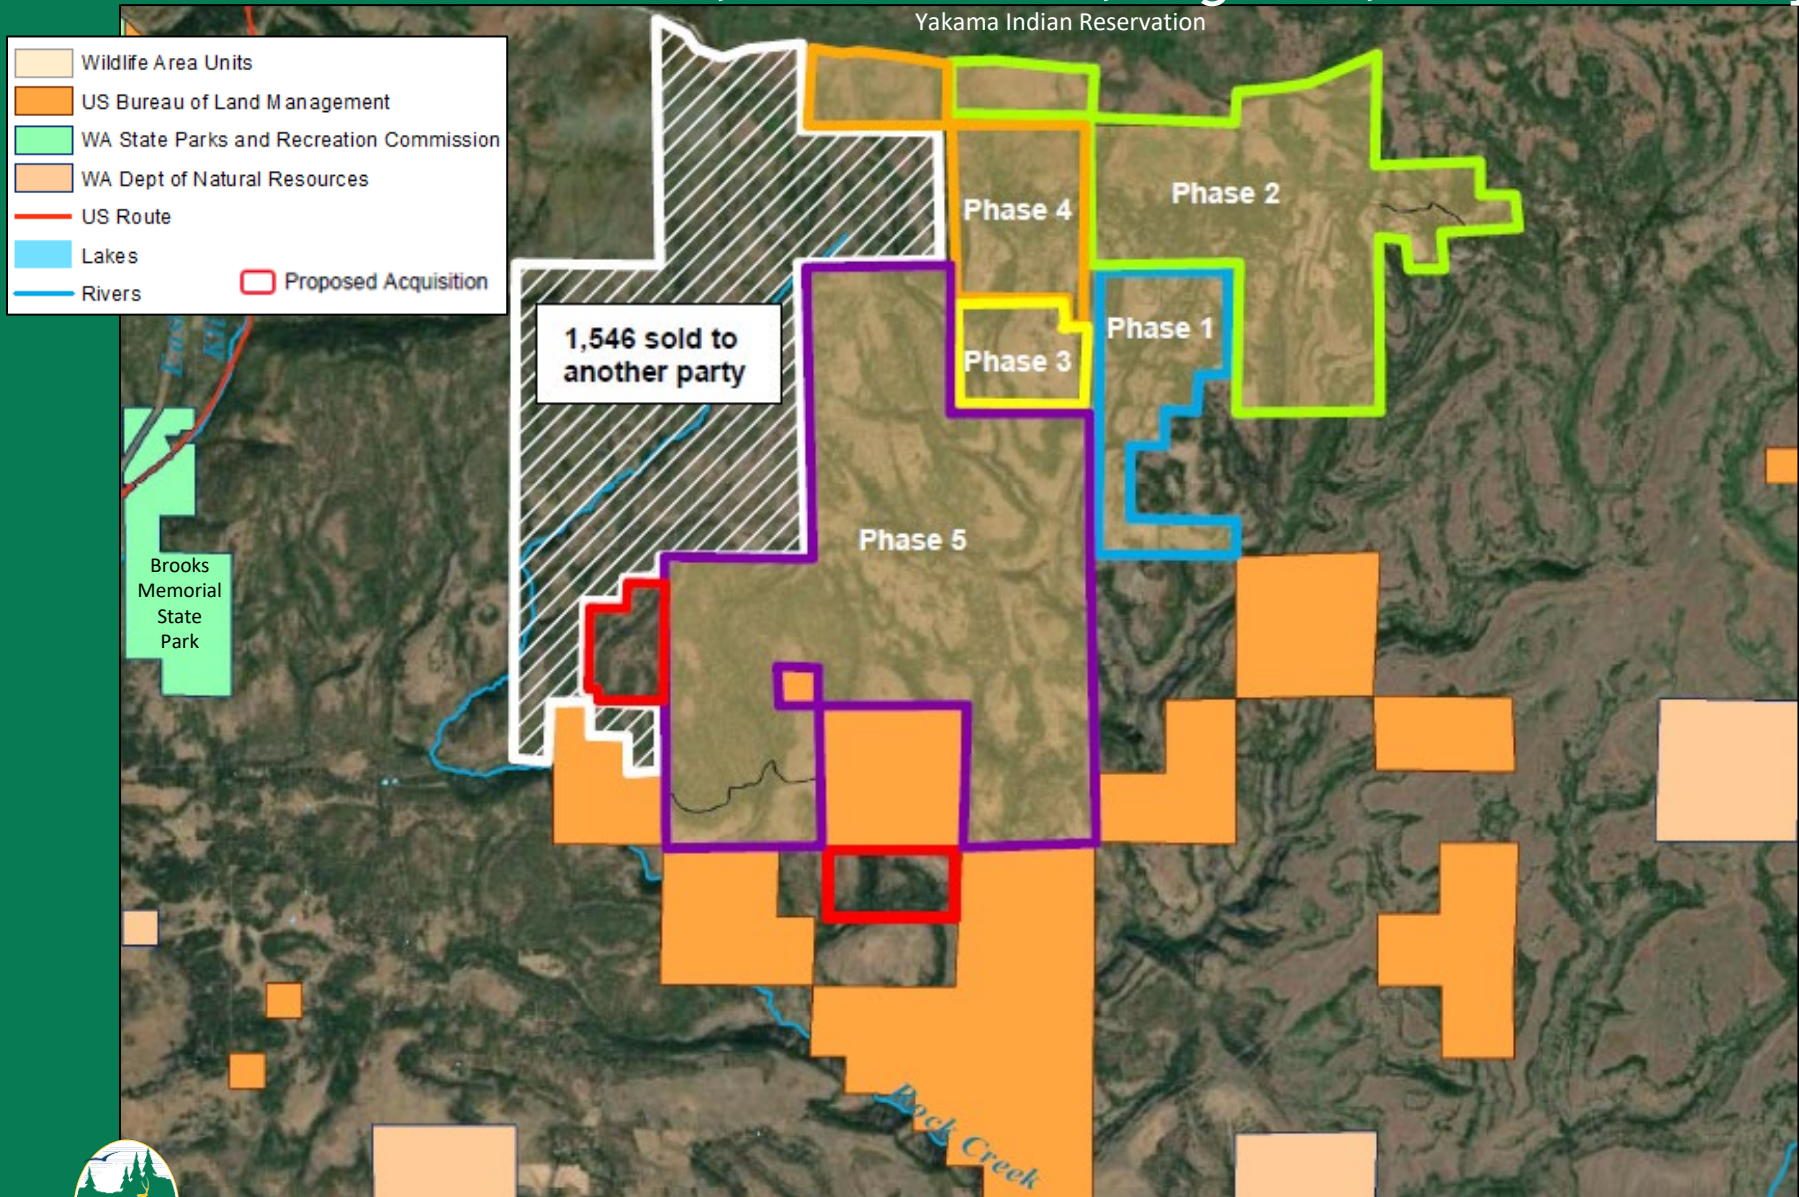

4. Land Transaction

June 22, 2023

Commission Meeting

Karen Edwards

Real Estate Services Manager, Wildlife Program

Proposed Acquisition, 597(+/-) Acres, Simcoe Phase 6 Simcoe Mountains Unit, Klickitat WLA, Region 5, Klickitat County

Proposed Acquisition, 597(+/-) Acres, Simcoe Phase 6 Simcoe Mountains Unit, Klickitat WLA, Region 5, Klickitat County

Proposed Acquisition, 597(+/-) Acres, Simcoe Phase 6 Simcoe Mountains Unit, Klickitat WLA, Region 5, Klickitat County