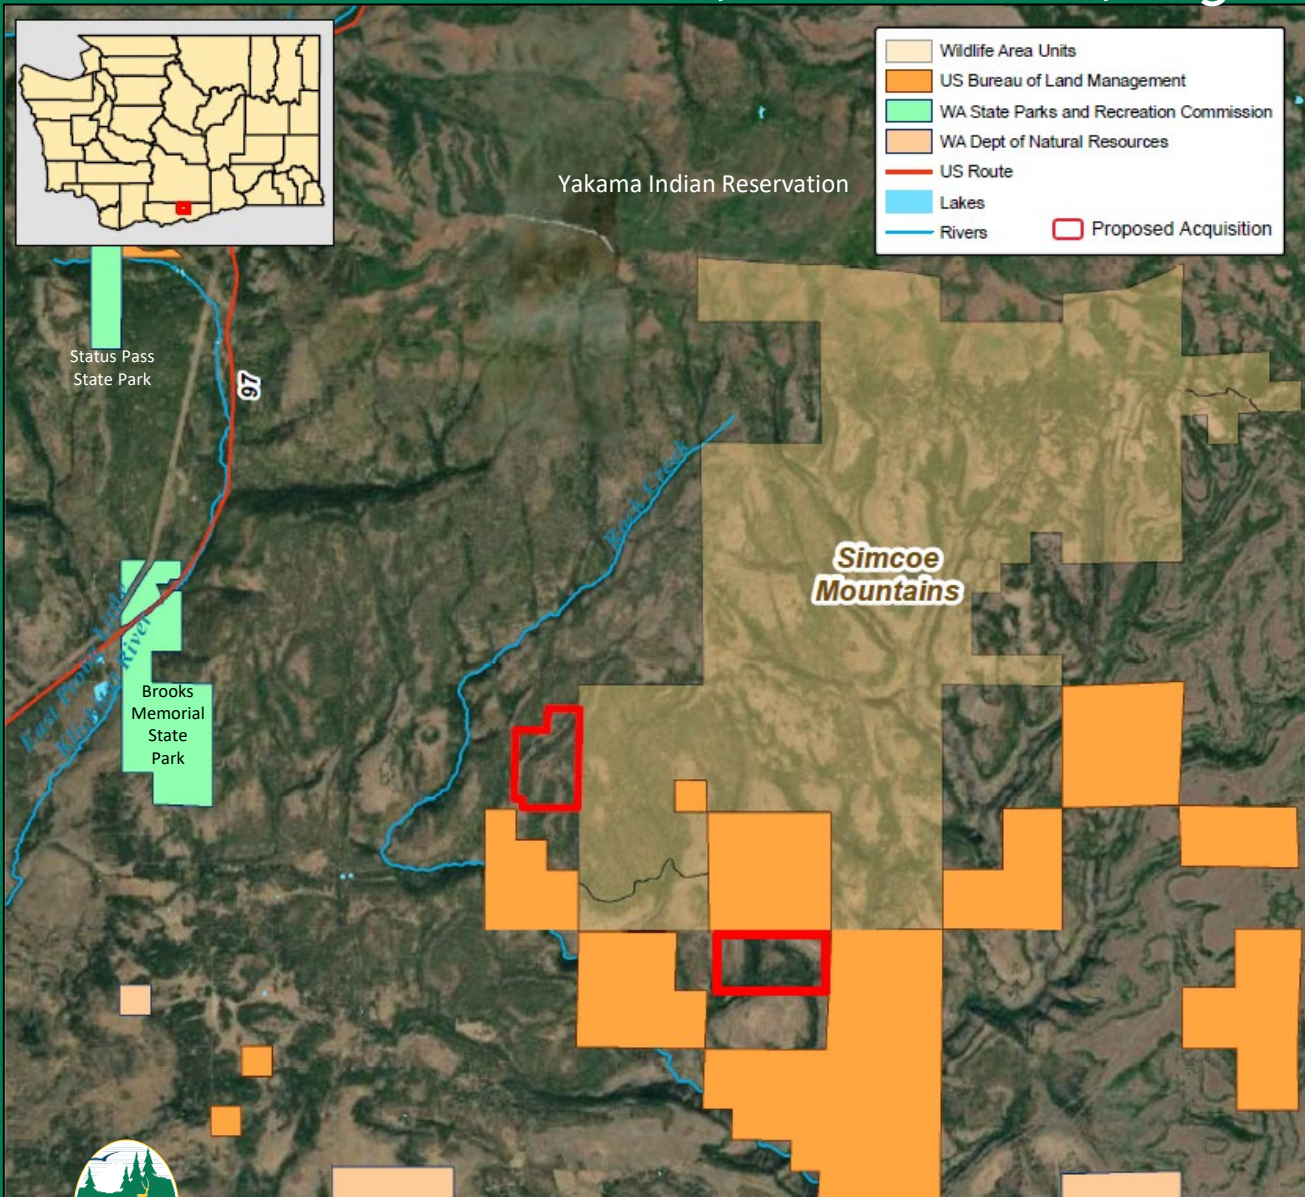

4. Land Transaction

June 22, 2023

Commission Meeting

Karen Edwards

Real Estate Services Manager, Wildlife Program

Proposed Acquisition, 597(+/-) Acres, Simcoe Phase 6 Simcoe Mountains Unit, Klickitat WLA, Region 5, Klickitat County

Proposed Acquisition, 597(+/-) Acres, Simcoe Phase 6 Simcoe Mountains Unit, Klickitat WLA, Region 5, Klickitat County

Proposed Acquisition, 597(+/-) Acres, Simcoe Phase 6 Simcoe Mountains Unit, Klickitat WLA, Region 5, Klickitat County