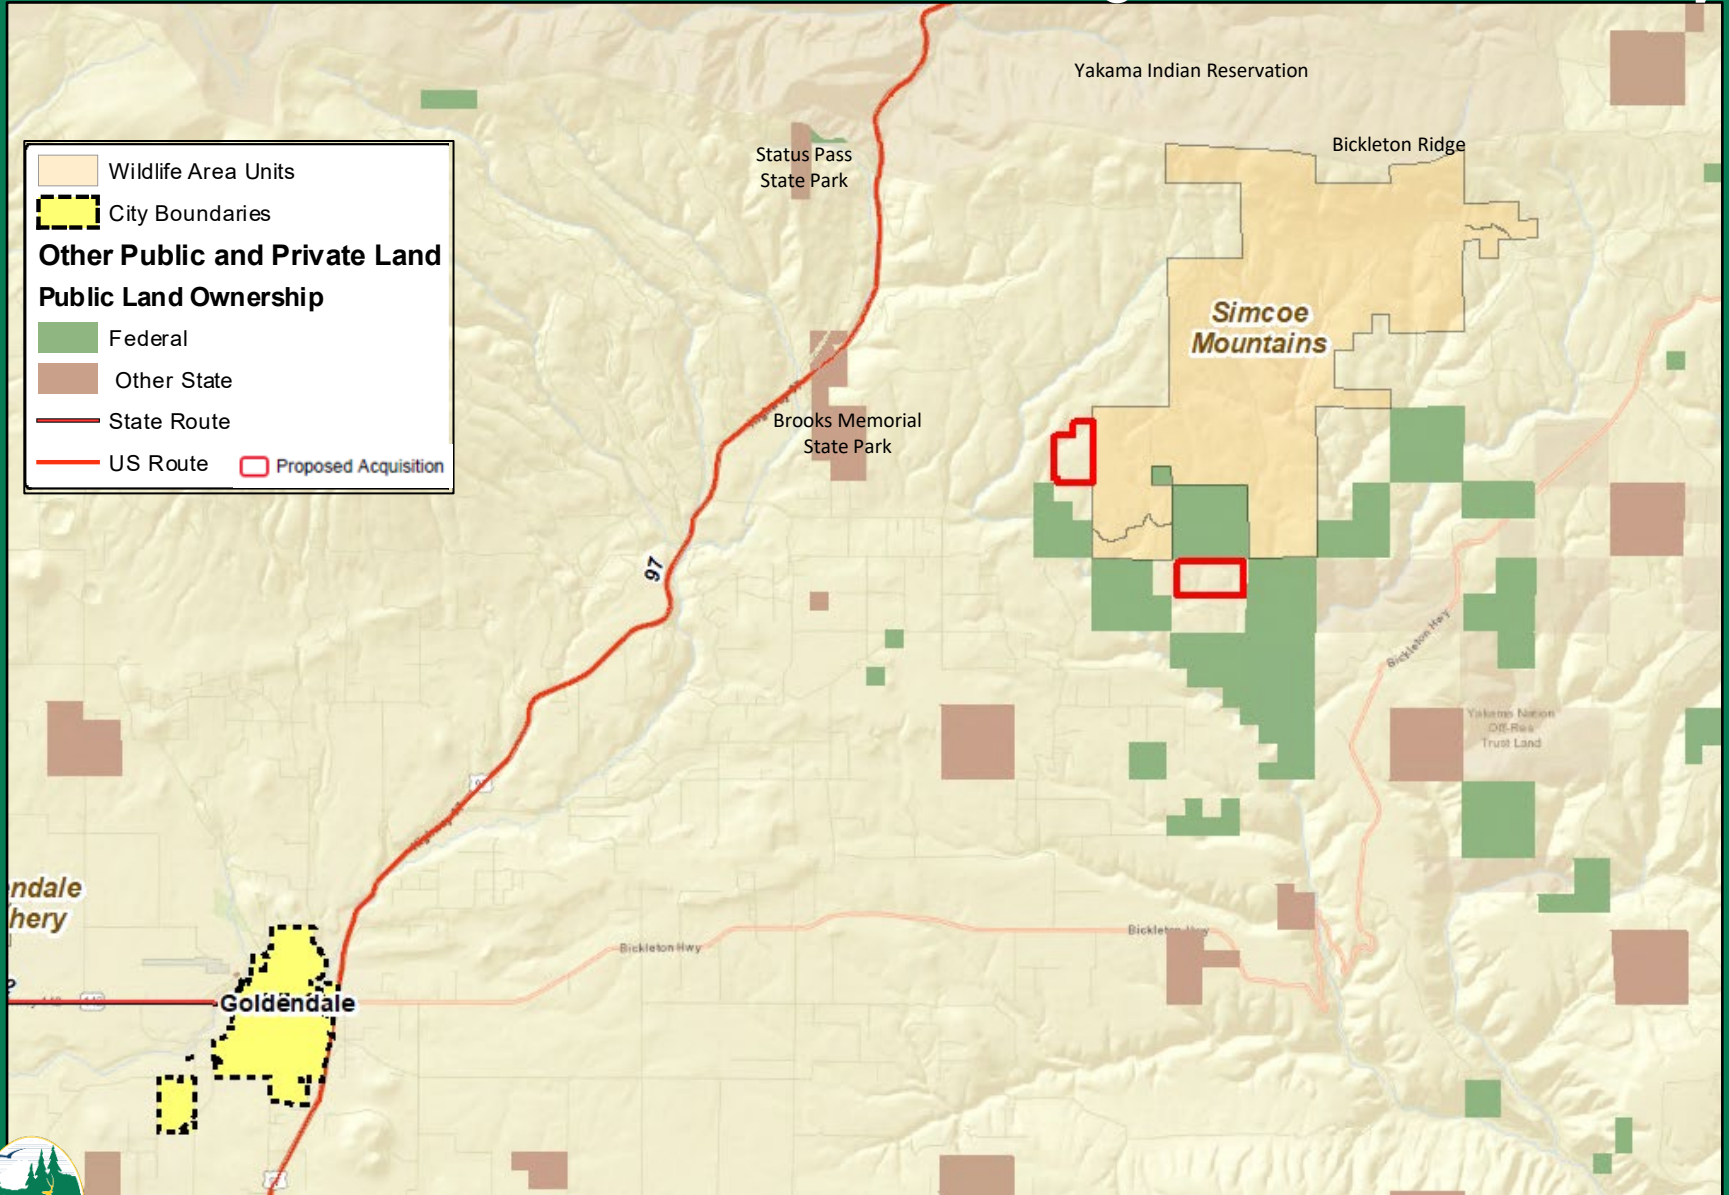

4. Land Transaction

June 22, 2023

Commission Meeting

Karen Edwards

Real Estate Services Manager, Wildlife Program

Proposed Acquisition, 597(+/-) Acres, Simcoe Phase 6 Simcoe Mountains Unit, Klickitat WLA, Region 5, Klickitat County

Proposed Acquisition, 597(+/-) Acres, Simcoe Phase 6 Simcoe Mountains Unit, Klickitat WLA, Region 5, Klickitat County

Proposed Acquisition, 597(+/-) Acres, Simcoe Phase 6 Simcoe Mountains Unit, Klickitat WLA, Region 5, Klickitat County