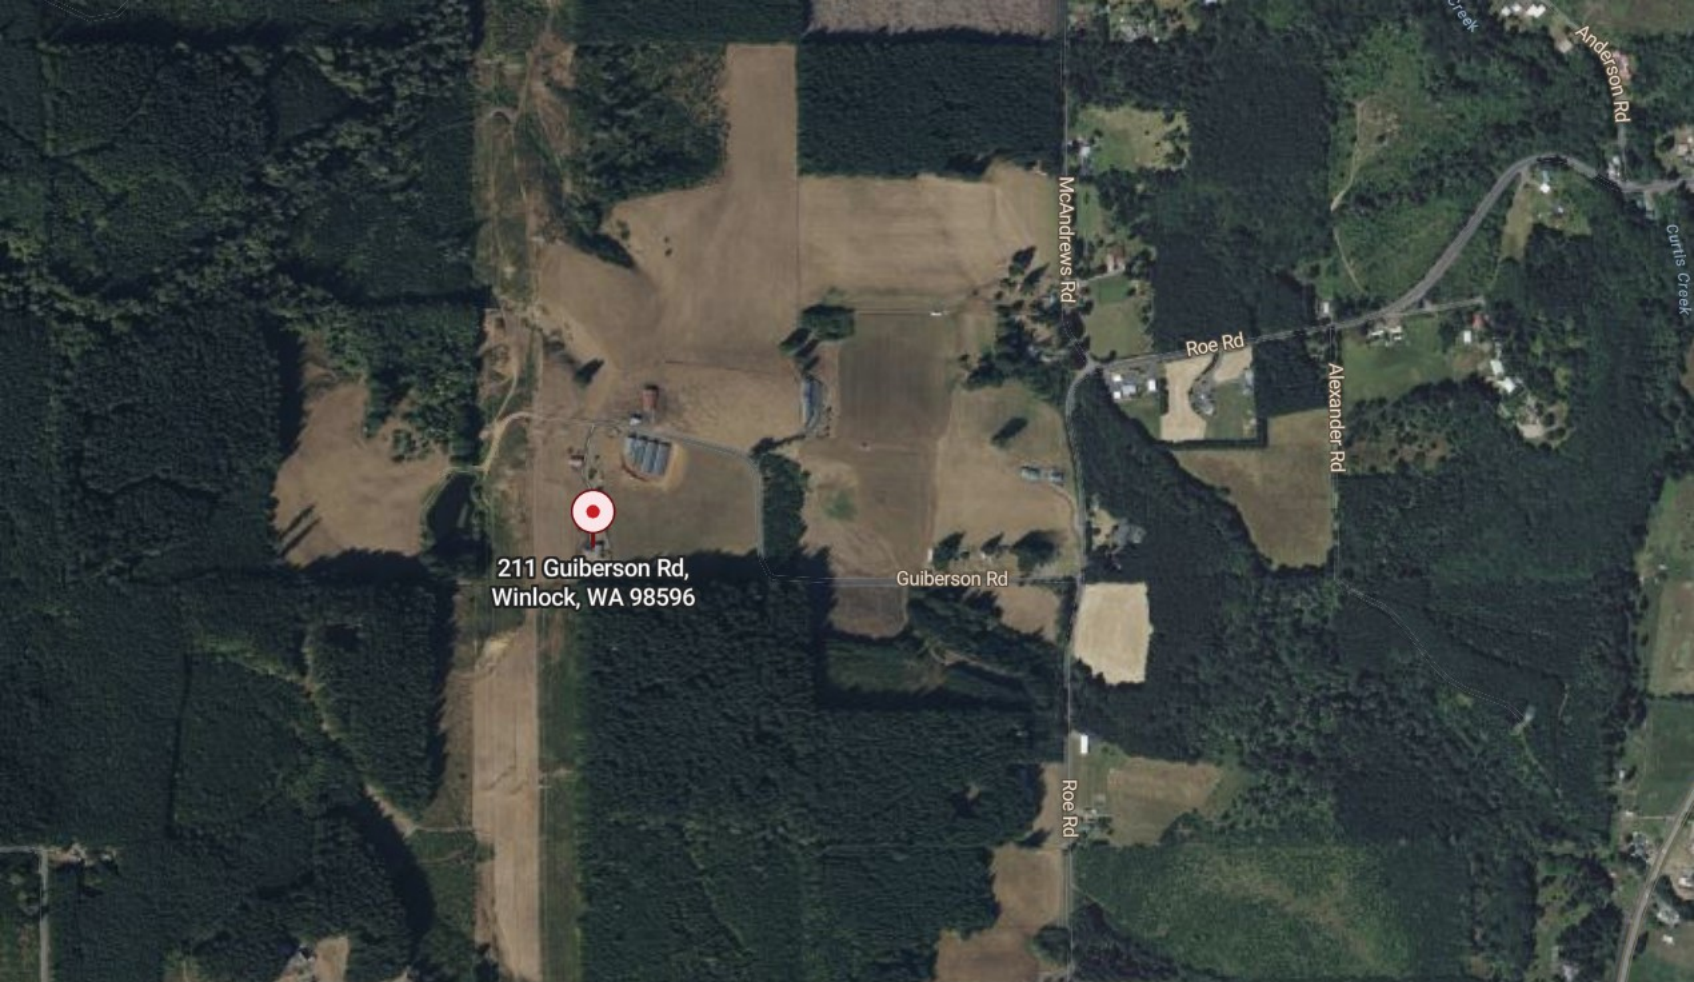

Capitol State Forest

Mount St. Helens National Volcanic

Napavine

Boistfort

stfort Peak

211 Guiberson Rd,
Winlock, WA 98596

Winlock

Castle
Rock

12

US Highway 12

12

Morton

Riffe Lake

211 Guiberson Rd,
Winlock, WA 98596

211 Guiberson Rd,
Winlock, WA 98596

Guiberson Rd

Guiberson Rd