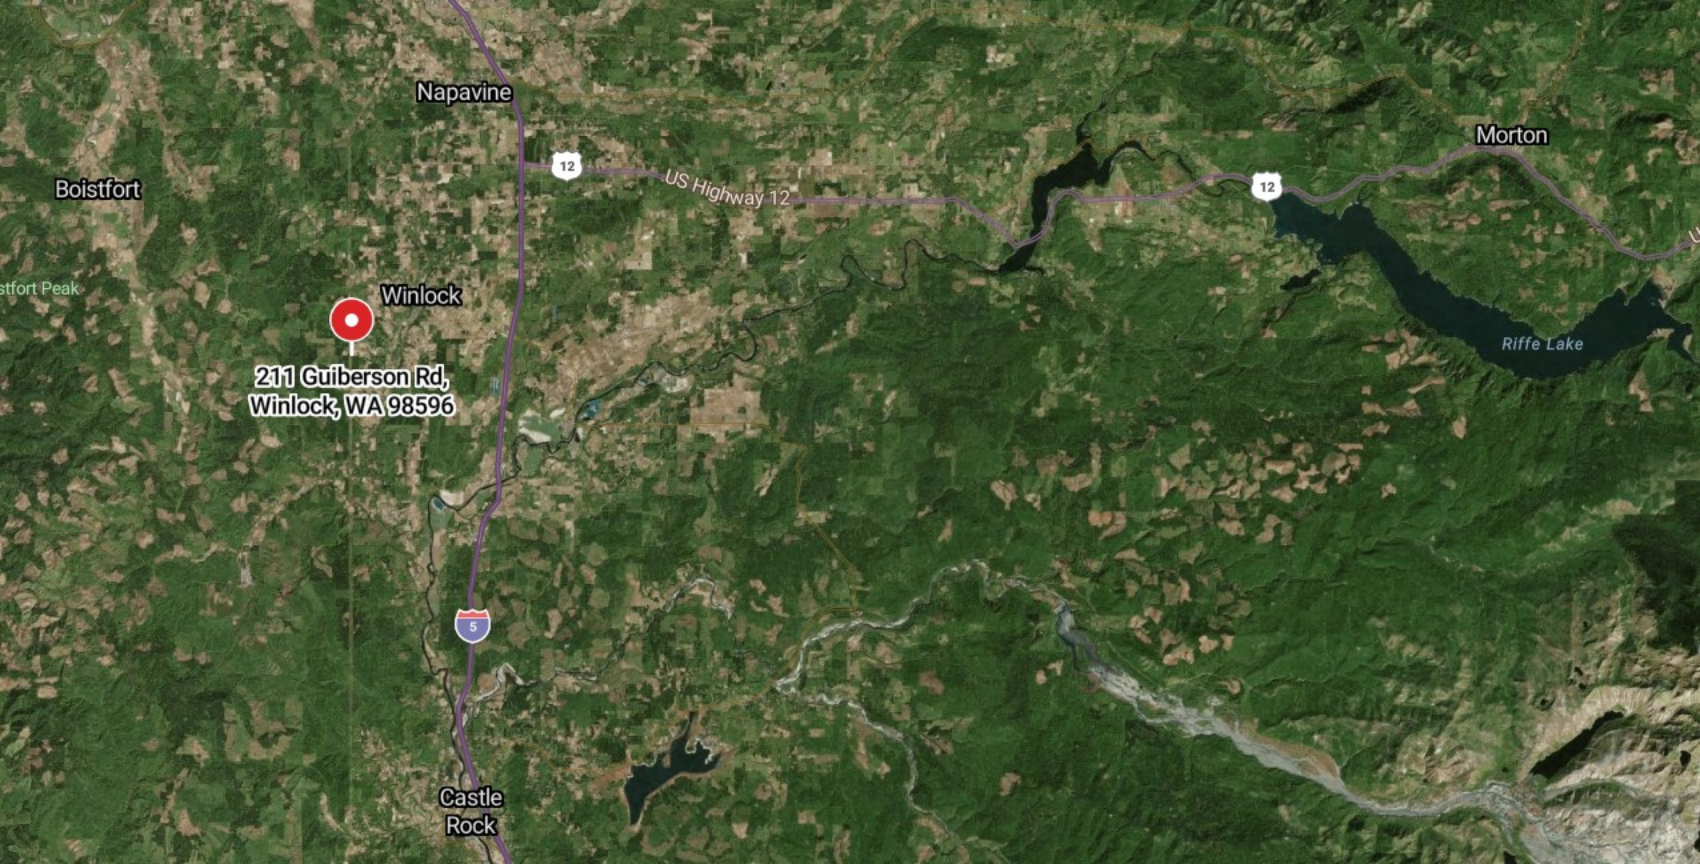

Capitol State Forest

Mount St. Helens National Volcanic

Napavine

Boistfort

stfort Peak

211 Guiberson Rd,
Winlock, WA 98596

Winlock

Castle
Rock

12

US Highway 12

12

Morton

Riffe Lake

211 Guiberson Rd,
Winlock, WA 98596

211 Guiberson Rd,
Winlock, WA 98596

Guiberson Rd

Guiberson Rd