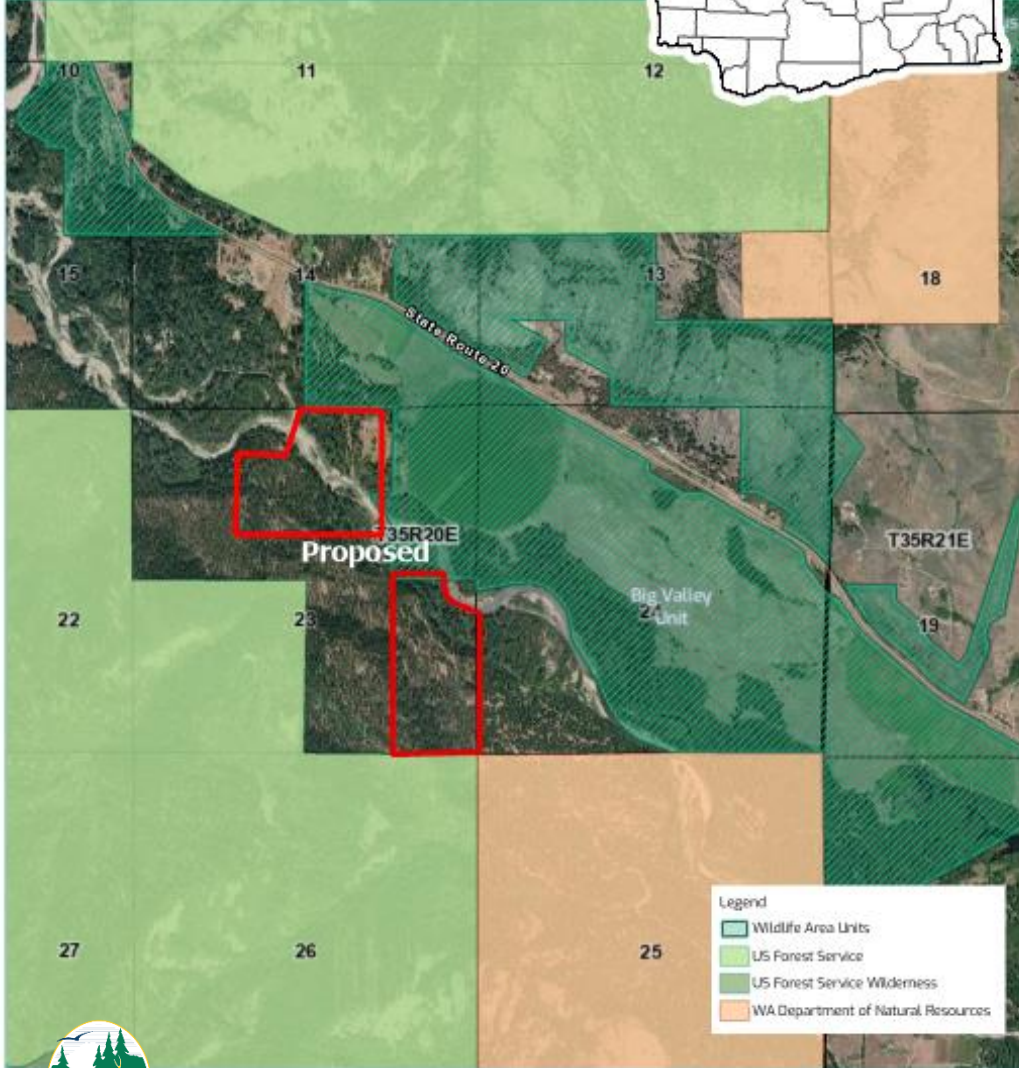

Big Valley Addition, Okanogan County

Big Valley Addition

County: Okanogan

Parcel Map

Big Valley Addition, Okanogan County

- 142 acres
- Big Valley Unit
- Methow Wildlife Area

Big Valley Addition Okanogan County

- Habitat: riverine, floodplain, mixed riparian woodlands, and wetlands along the Methow River corridor.
- Species: Upper Columbia spring chinook, bull trout, rainbow trout, western gray squirrel, mule deer, and white-tailed deer
- Recreation: provides ample wildlife appreciation, hunting, fishing, and year-round trail related recreation
- Conservation Partner: Methow Conservancy