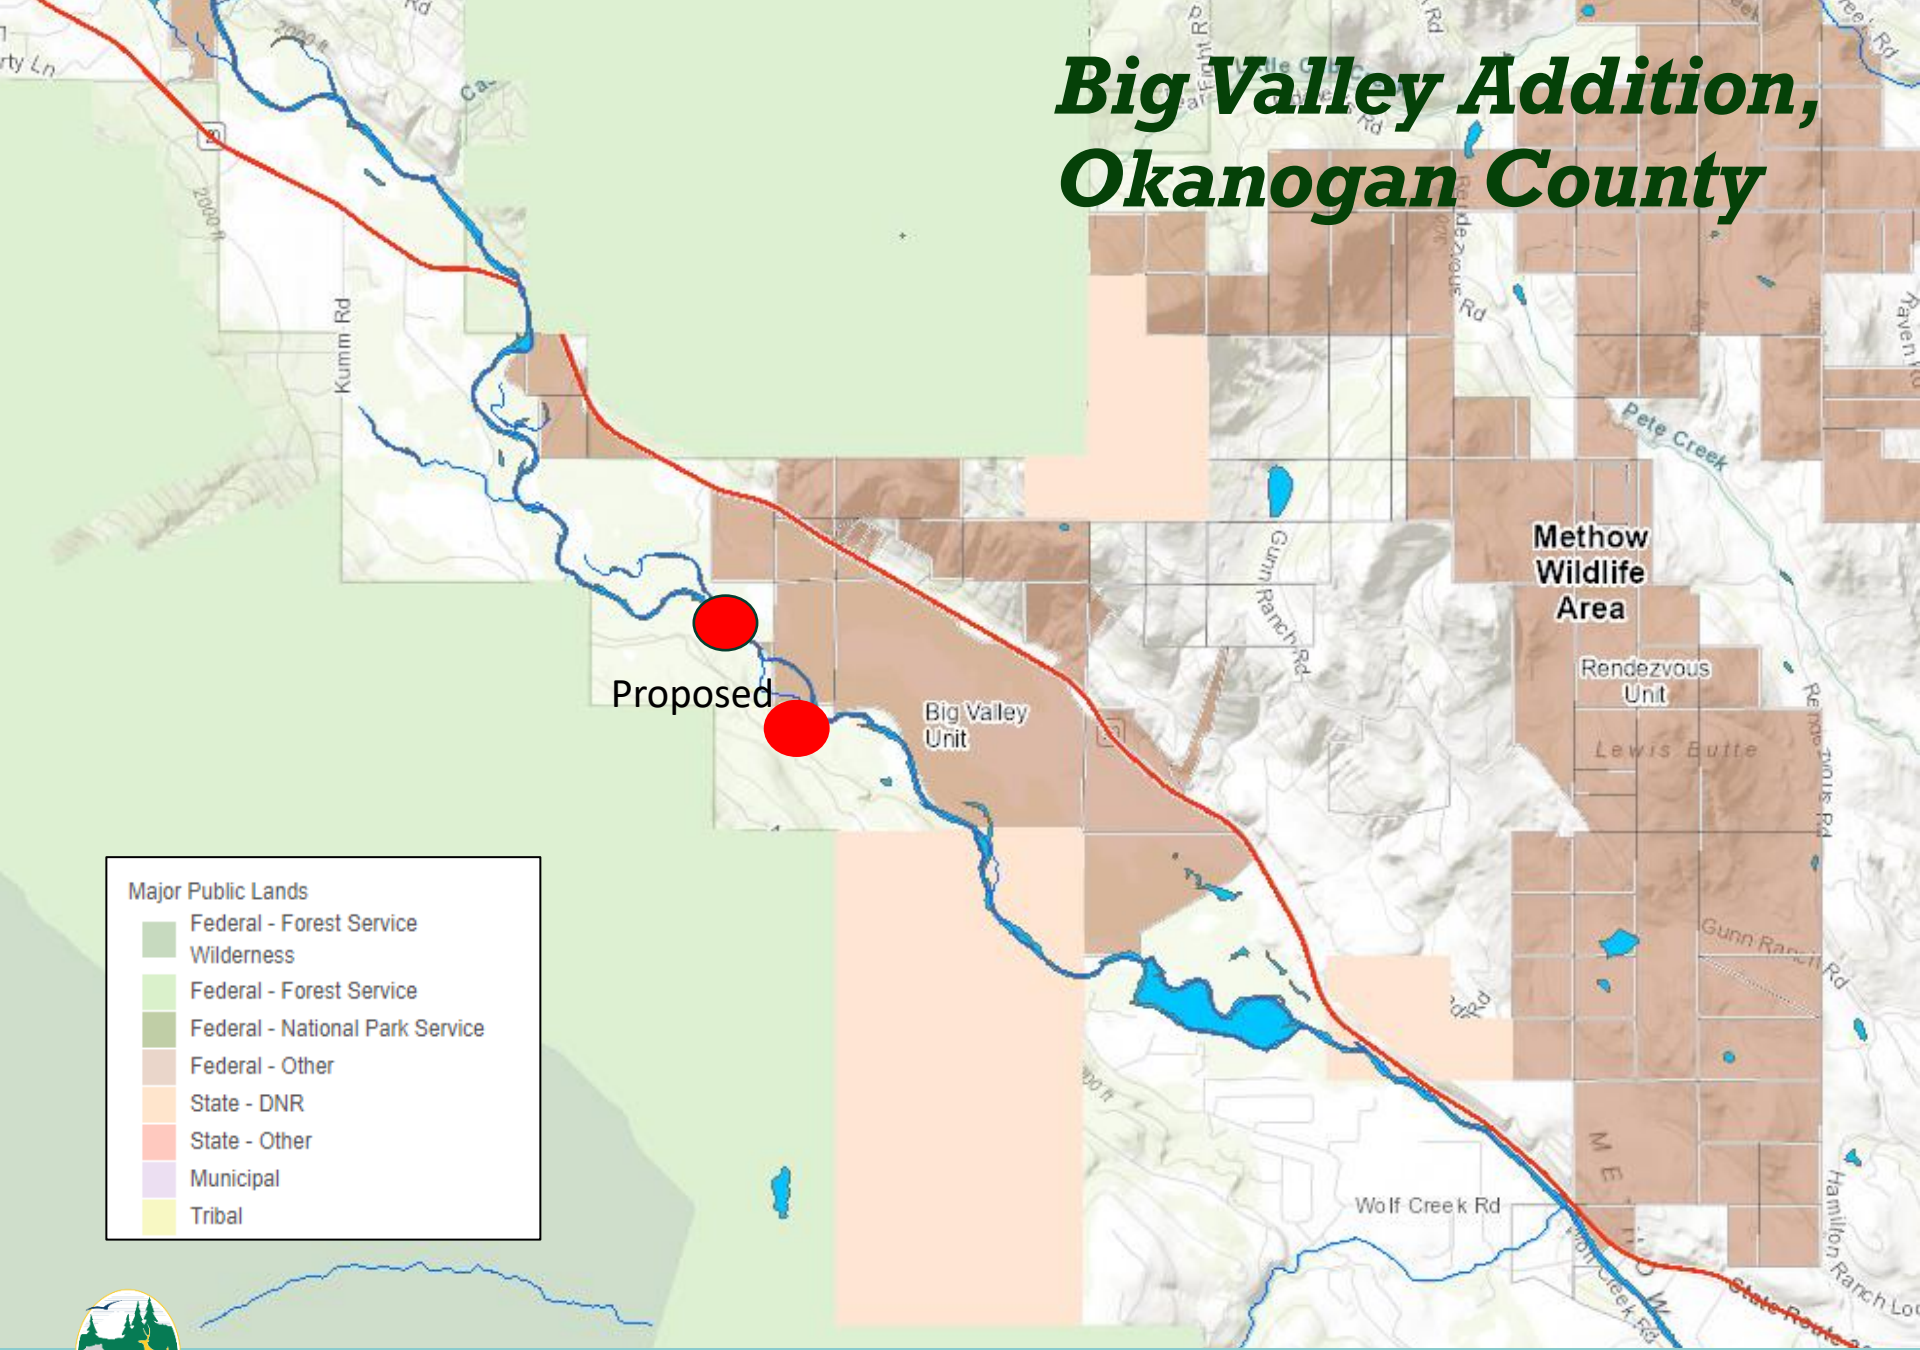

Big Valley Addition, Okanogan County

Big Valley Addition

County: Okanogan

Parcel Map

Big Valley Addition, Okanogan County

- 142 acres
- Big Valley Unit
- Methow Wildlife Area

Big Valley Addition Okanogan County

- Habitat: riverine, floodplain, mixed riparian woodlands, and wetlands along the Methow River corridor.
- Species: Upper Columbia spring chinook, bull trout, rainbow trout, western gray squirrel, mule deer, and white-tailed deer
- Recreation: provides ample wildlife appreciation, hunting, fishing, and year-round trail related recreation
- Conservation Partner: Methow Conservancy