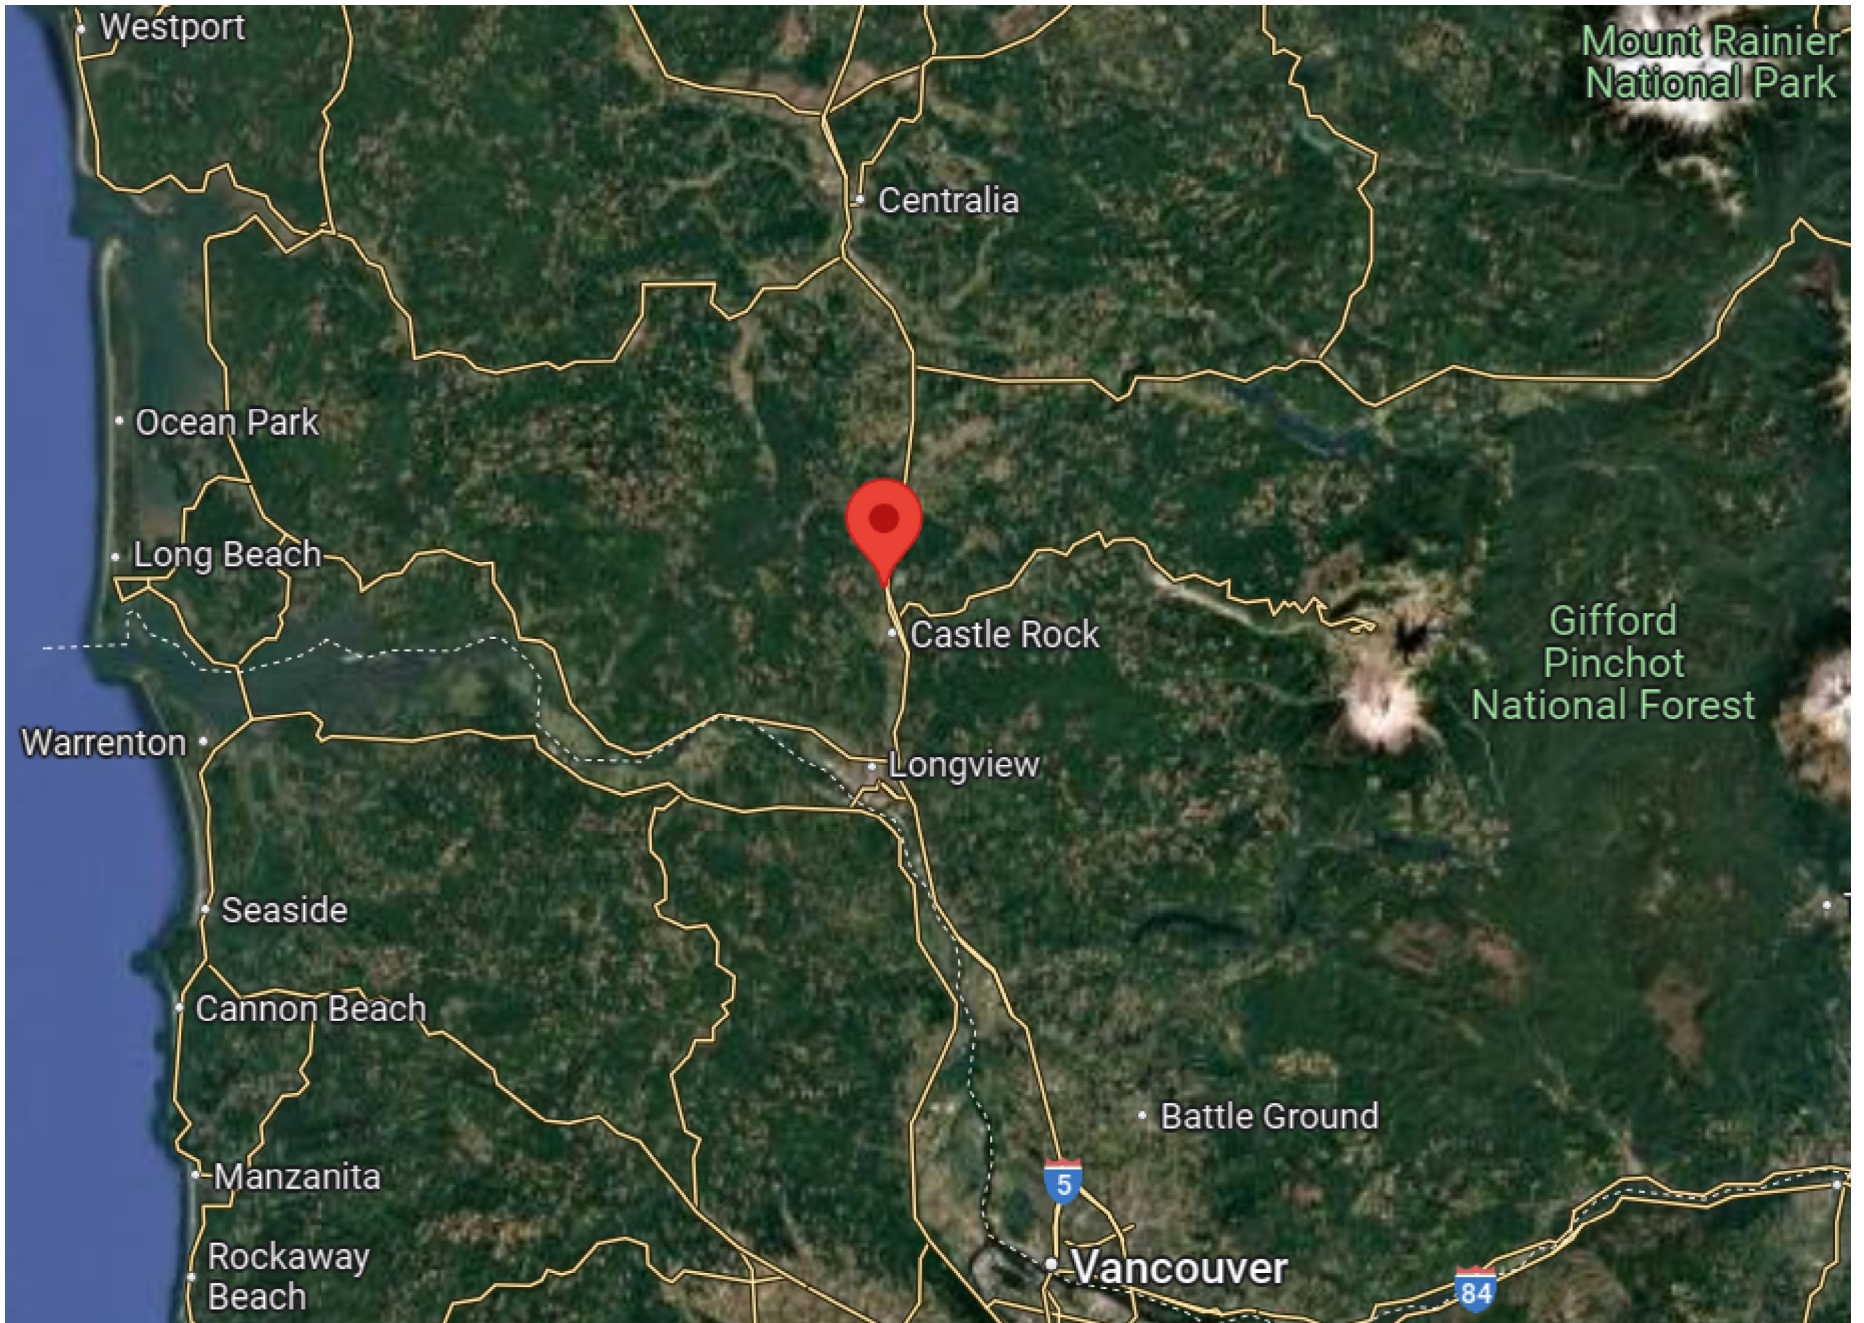

Tents for Troops

Space Age Fuel Station
Travel Center Castle...

Space Age Travel Ctr 202

Old Pacific

Toulet River

North Fork

Silver Lake

504

Seaquest
State Pk

Cowitz River

5

Castle Rock

• Westport

Mount Rainier
National Park

• Centralia

• Ocean Park

• Long Beach

• Castle Rock

Gifford
Pinchot
National Forest

• Warrenton

• Longview

• Seaside

• Cannon Beach

• Manzanita

• Rockaway
Beach

• Battle Ground

• Vancouver