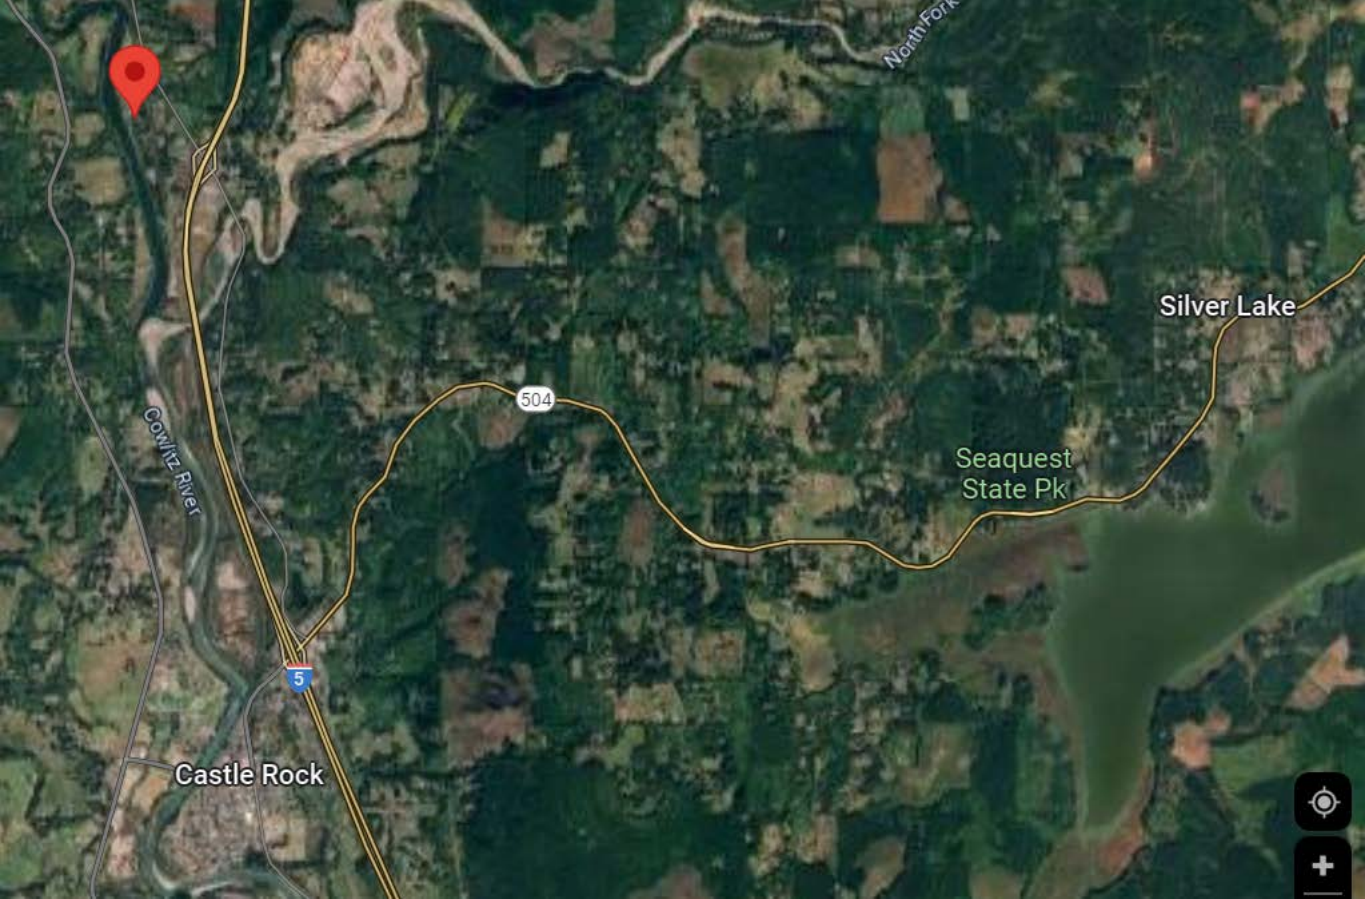

Tents for Troops

Space Age Fuel Station
Travel Center Castle...

Space Age Travel Ctr 202

Old Pacific

Toulet River

North Fork

Silver Lake

504

Seaquest
State Pk

Cowitz River

5

Castle Rock

• Westport

Mount Rainier
National Park

• Centralia

• Ocean Park

• Long Beach

• Castle Rock

Gifford
Pinchot
National Forest

• Warrenton

• Longview

• Seaside

• Cannon Beach

• Manzanita

• Rockaway
Beach

• Battle Ground

• Vancouver