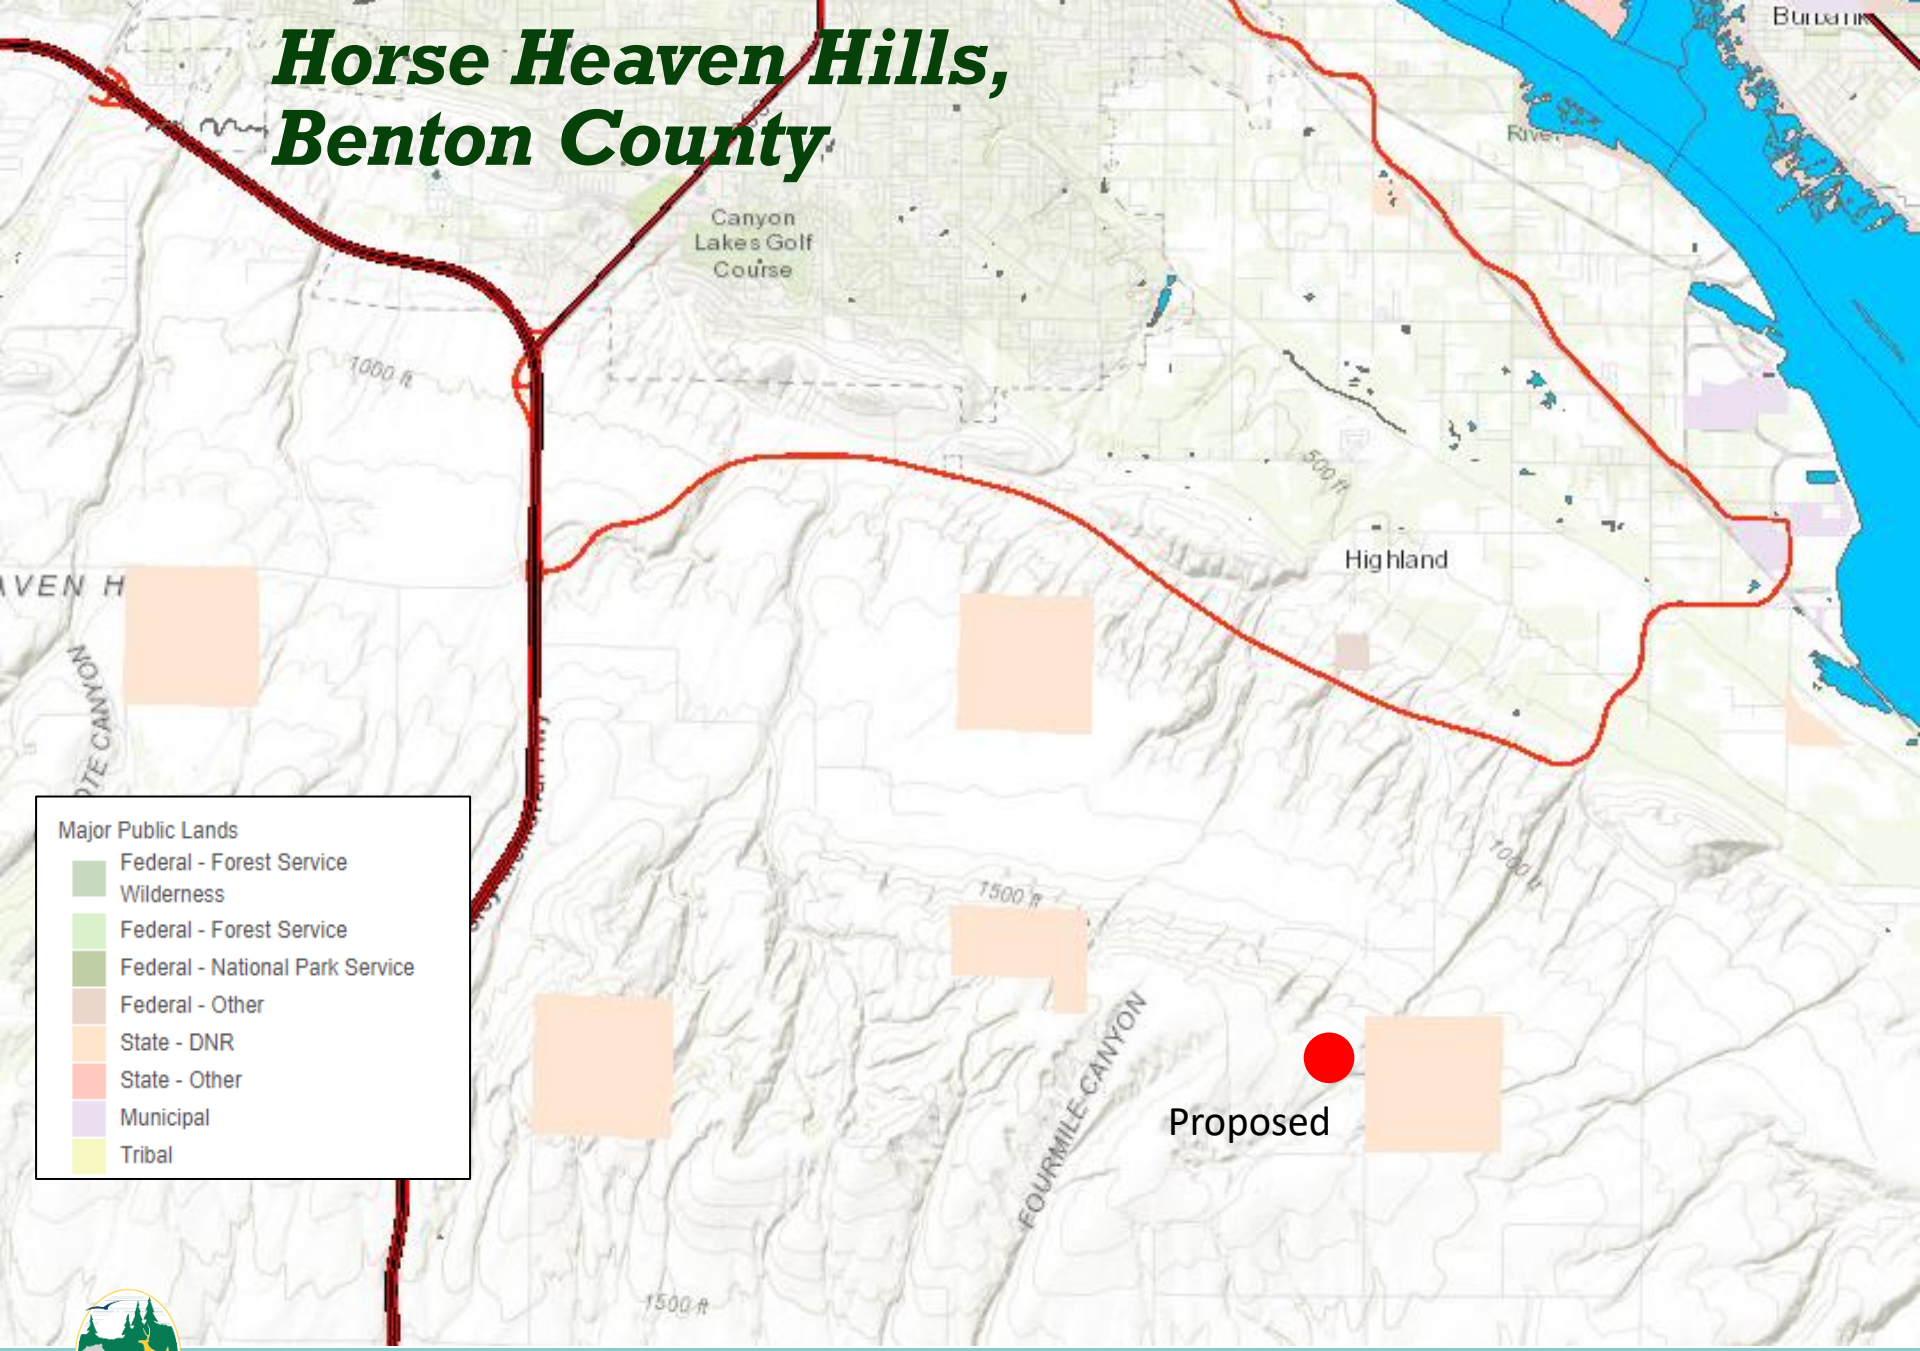

Horse Heaven Hills, Benton County

Horse Heaven Hills

County: Benton

Parcel Map

Horse Heaven Hills, Benton County

- 535 acres
- Horse Heaven Hills Unit
- Sunnyside-Snake River Wildlife Area

Horse Heaven Hills, Benton County

- Habitat: shrubsteppe
- Species: burrowing owl, ferruginous hawk, American badger, loggerhead shrike, Townsend ground squirrel
- Recreation: hiking, horseback riding, wildlife viewing