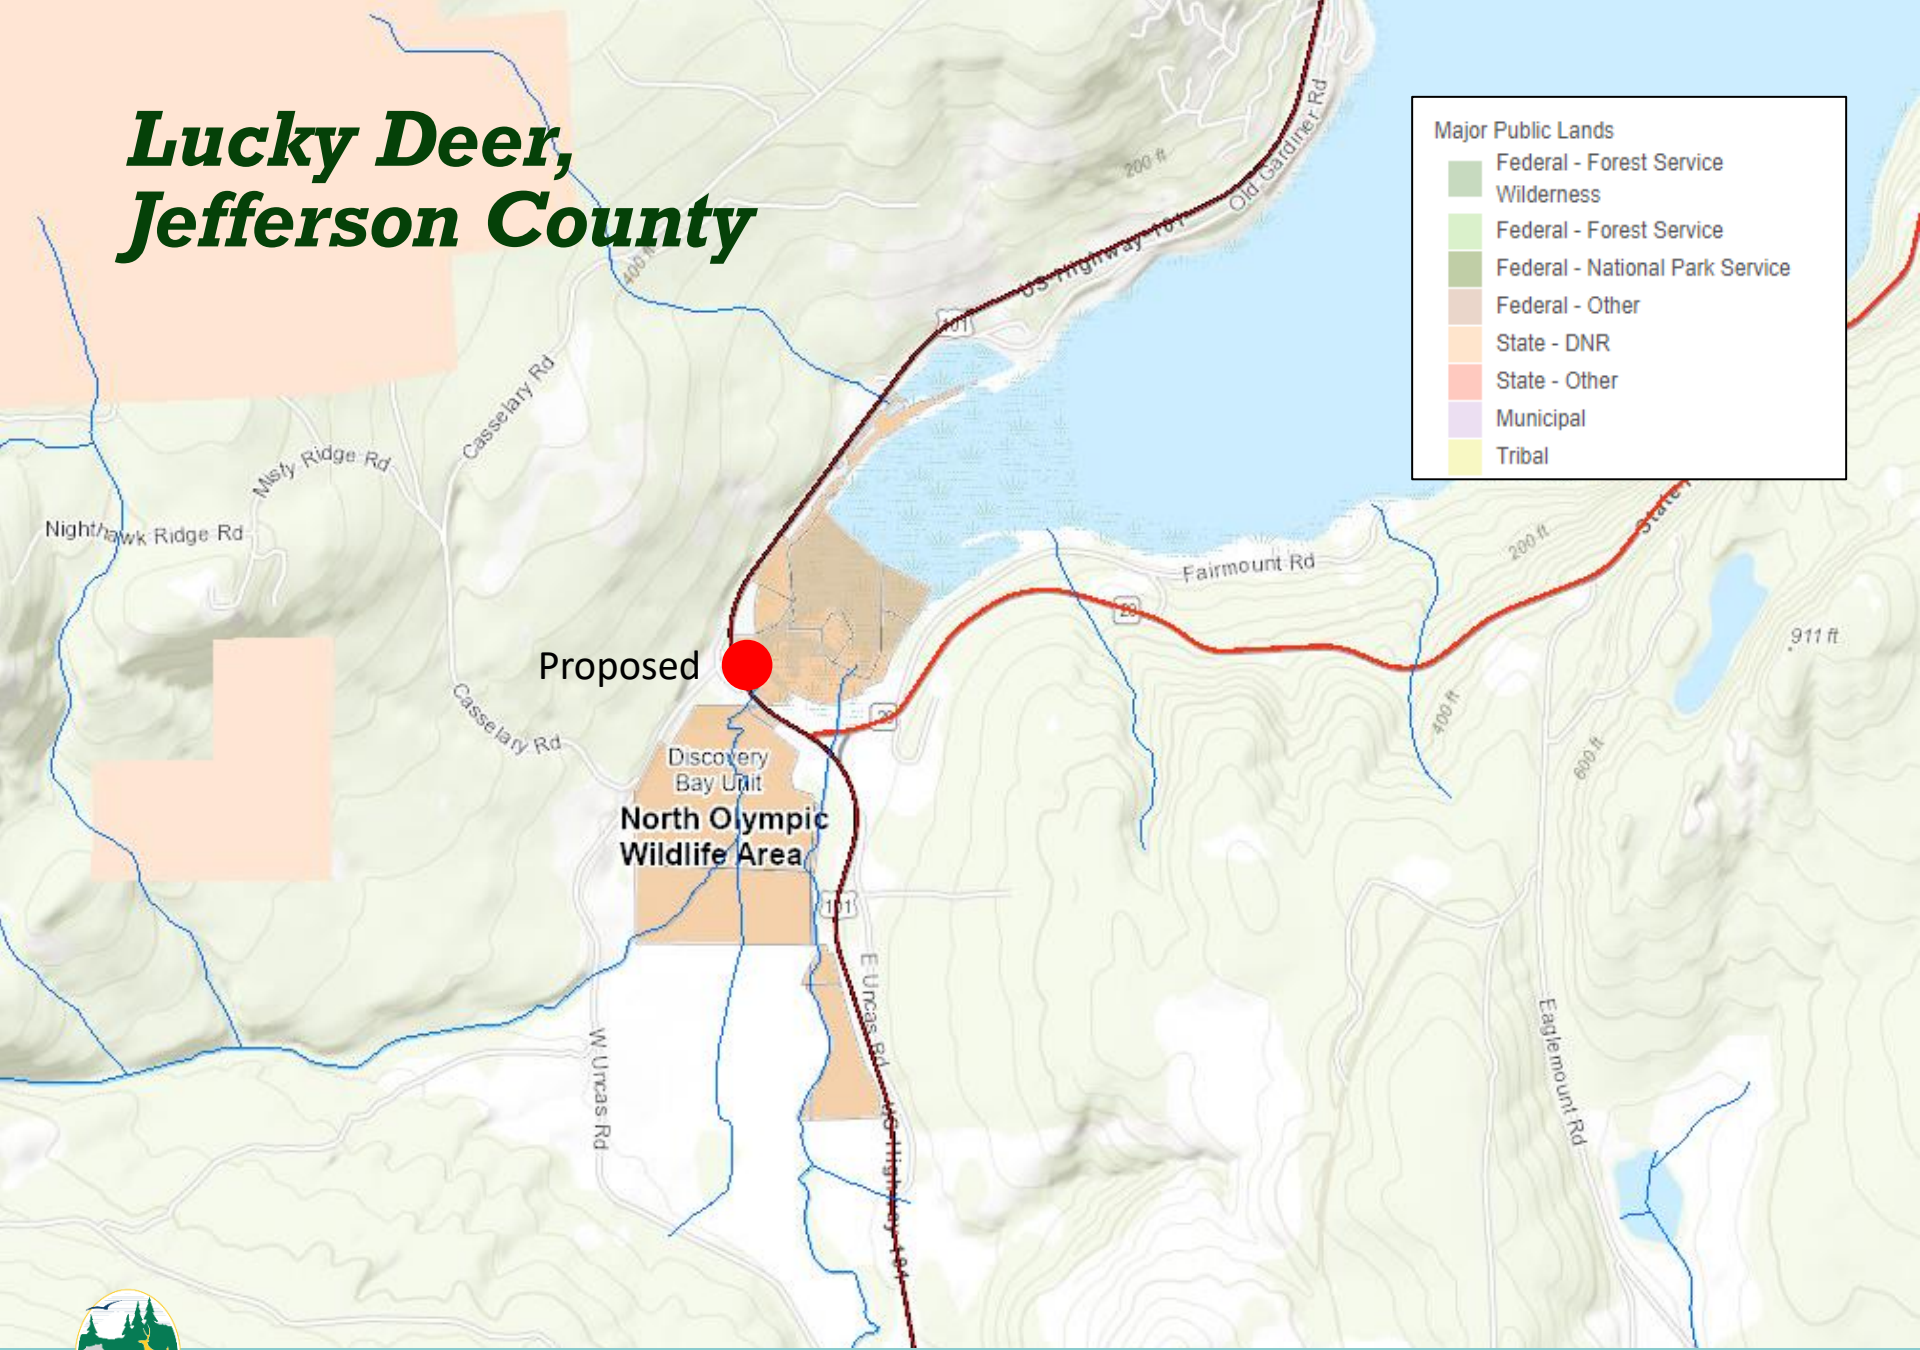

# Lucky Deer, Jefferson County

# Lucky Deer

County: Jefferson

Parcel Map

## *Lucky Deer, Jefferson County*

- .29 acres
- Discovery Bay unit
- North Olympic Wildlife Area
- Inholding

## ***Lucky Deer, Jefferson County***

- Habitat: tidal flats, mud marsh, and low riparian forest
- Species: summer chum, coho, and Puget Sound winter steelhead
- Recreation: Olympic Discovery Trail very near the property, wildlife viewing.
- Conservation Partners: Jefferson Land Trust, North Olympic Salmon Coalition