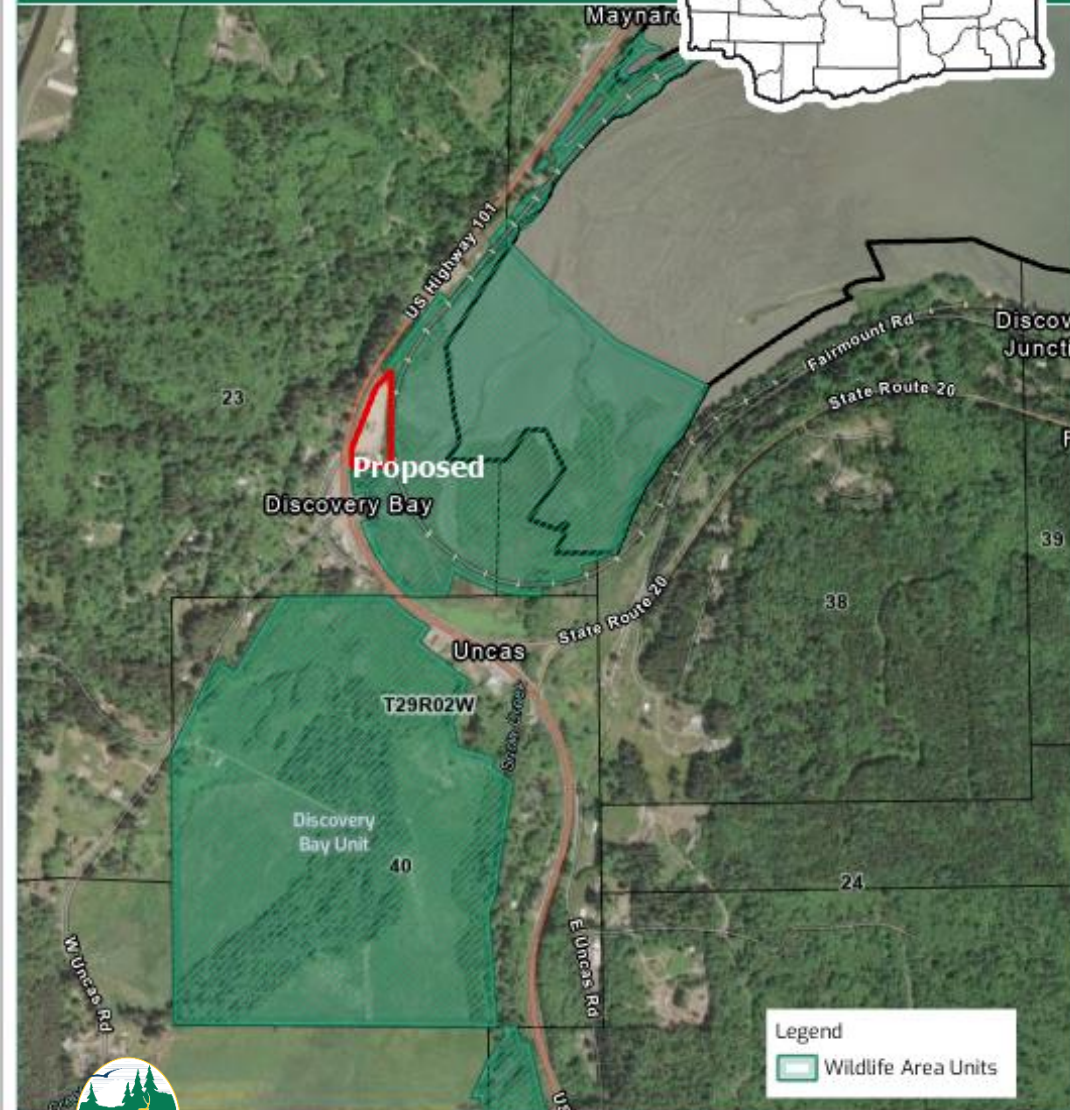

# Lucky Deer, Jefferson County

# Lucky Deer

County: Jefferson

Parcel Map

## *Lucky Deer, Jefferson County*

- .29 acres
- Discovery Bay unit
- North Olympic Wildlife Area
- Inholding