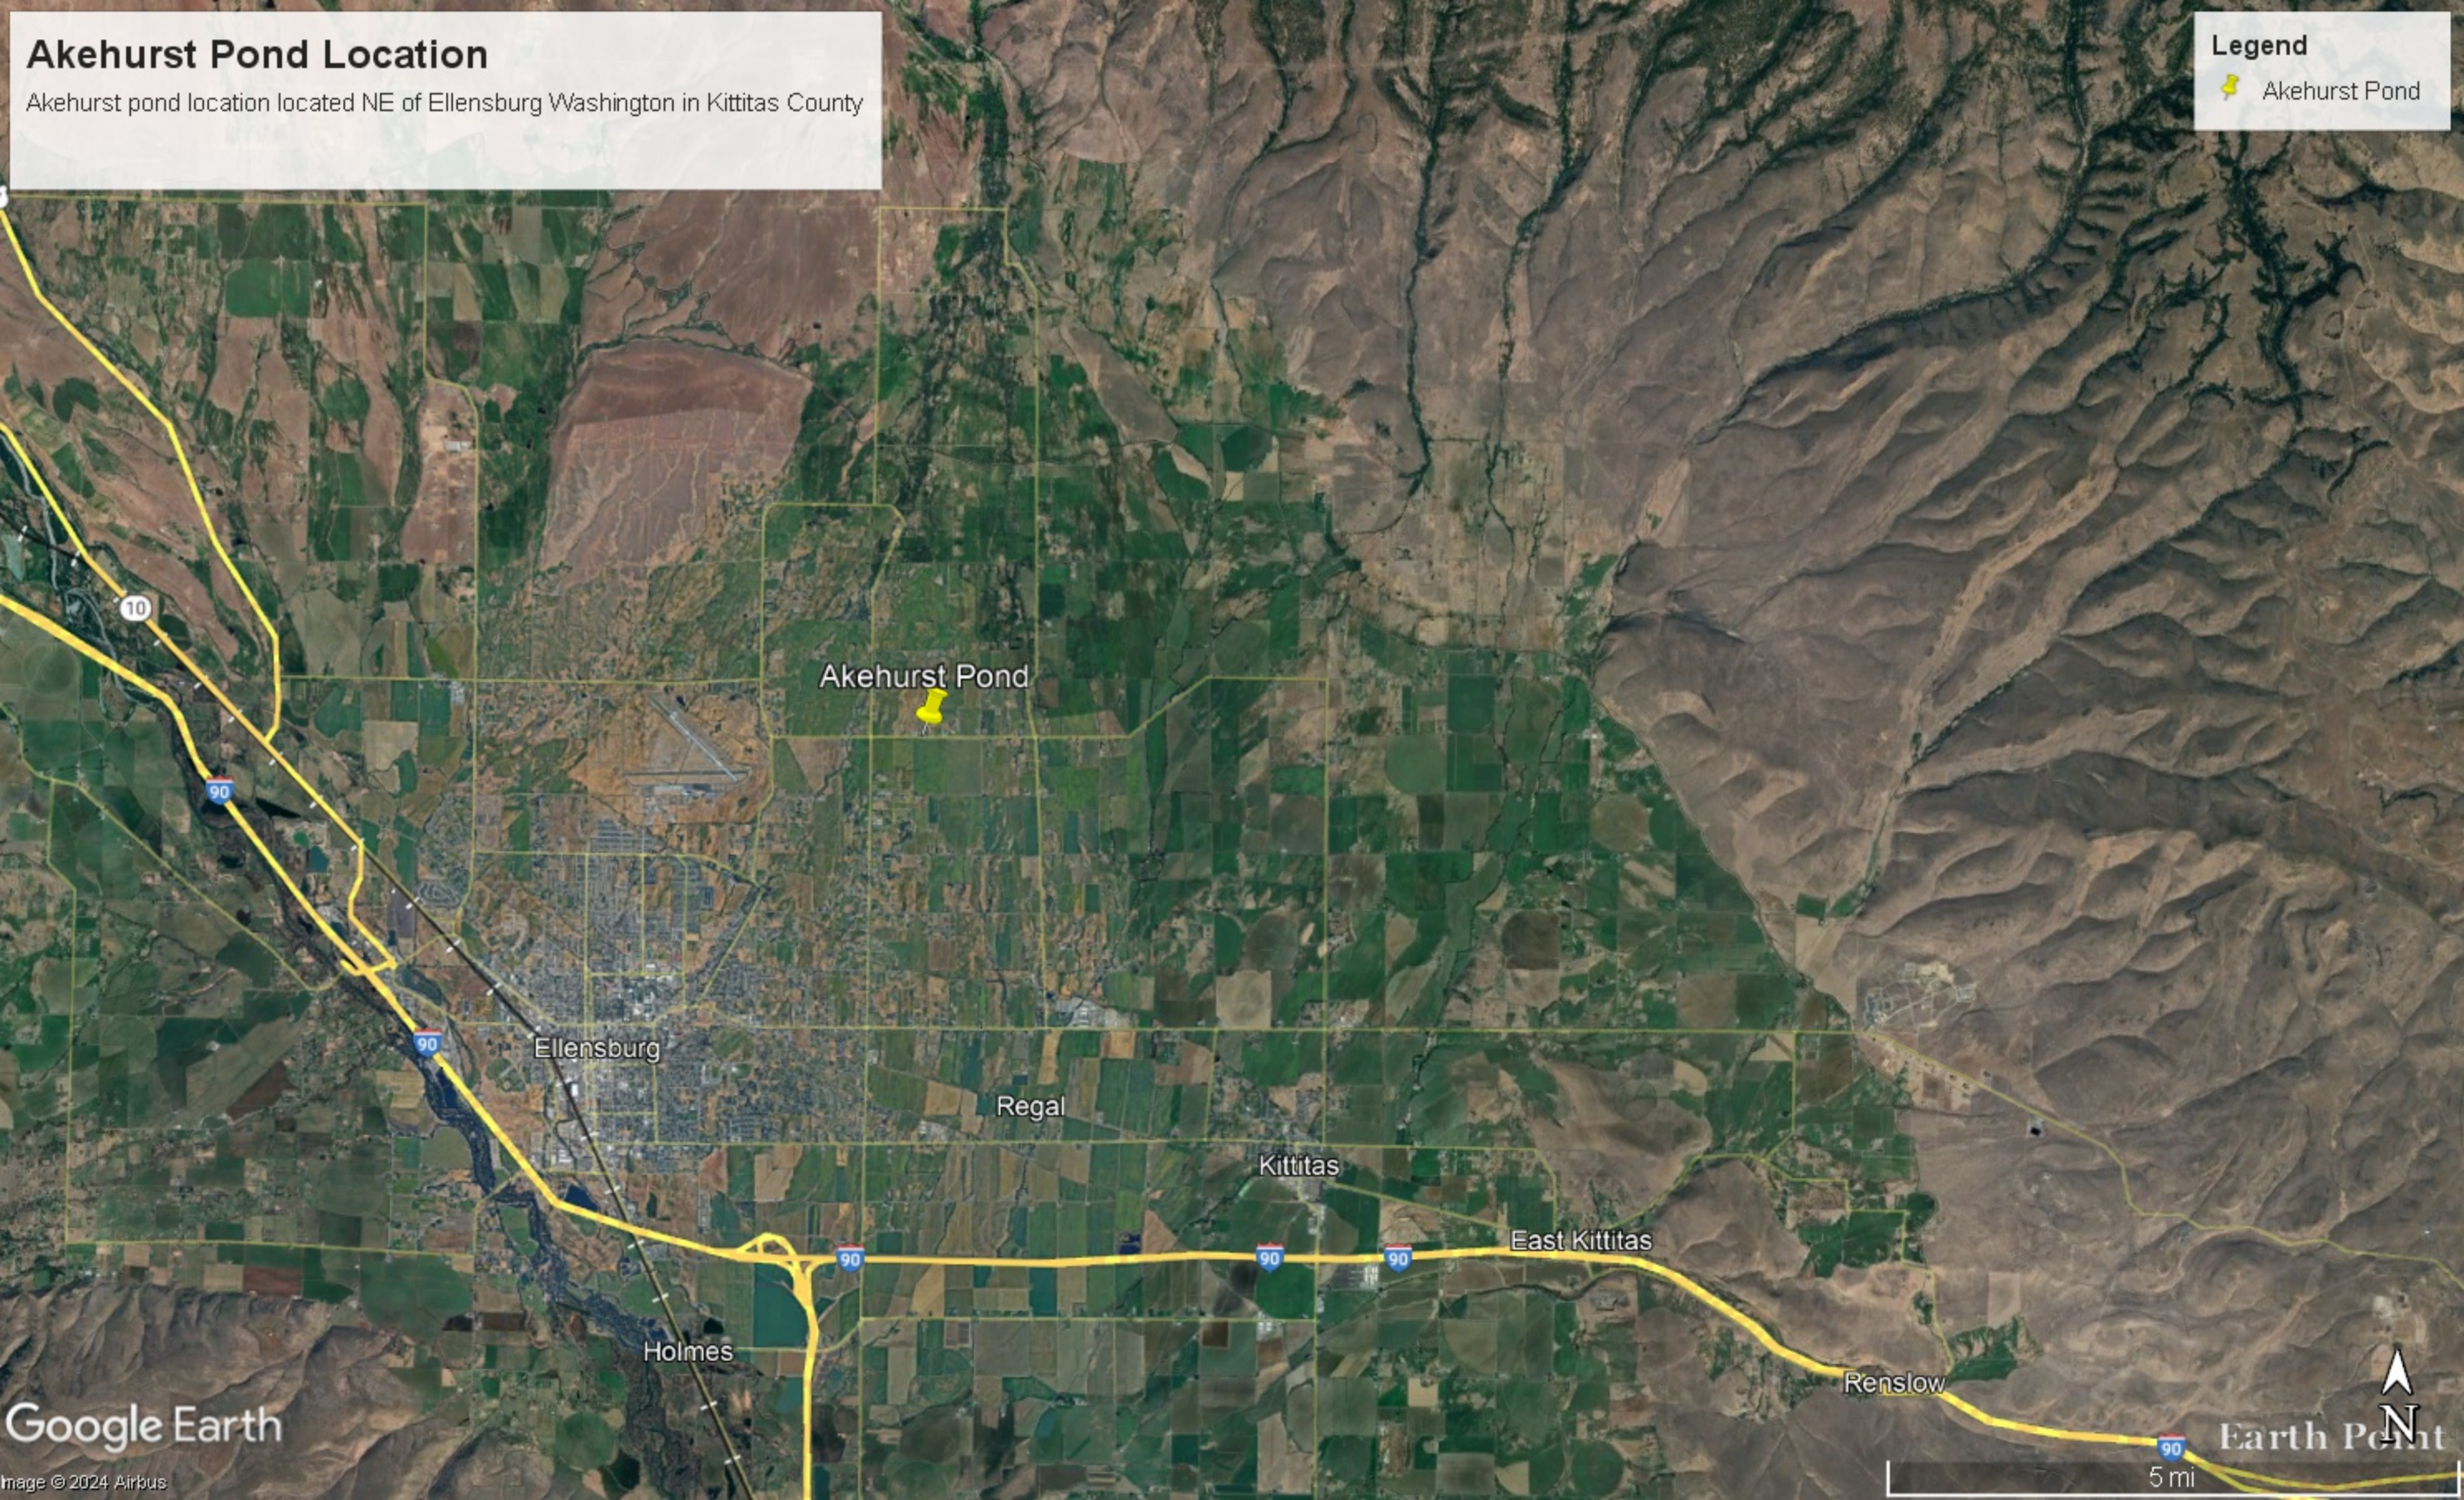

Seattle

Tacoma

Mount Rainier National Park

Hanford Reach National Monument

# Akehurst Pond Location

Akehurst pond location located NE of Ellensburg Washington in Kittitas County

**Legend**  
📌 Akehurst Pond

**Akehurst Pond**  
Greg Akehurst pond location for grass carp application.

**Legend**

-  2331 Brick Mill Rd
-  Akehurst Pond

2331 Brick Mill Rd

Akehurst Pond

Brick Mill Rd

Brick Mill Rd