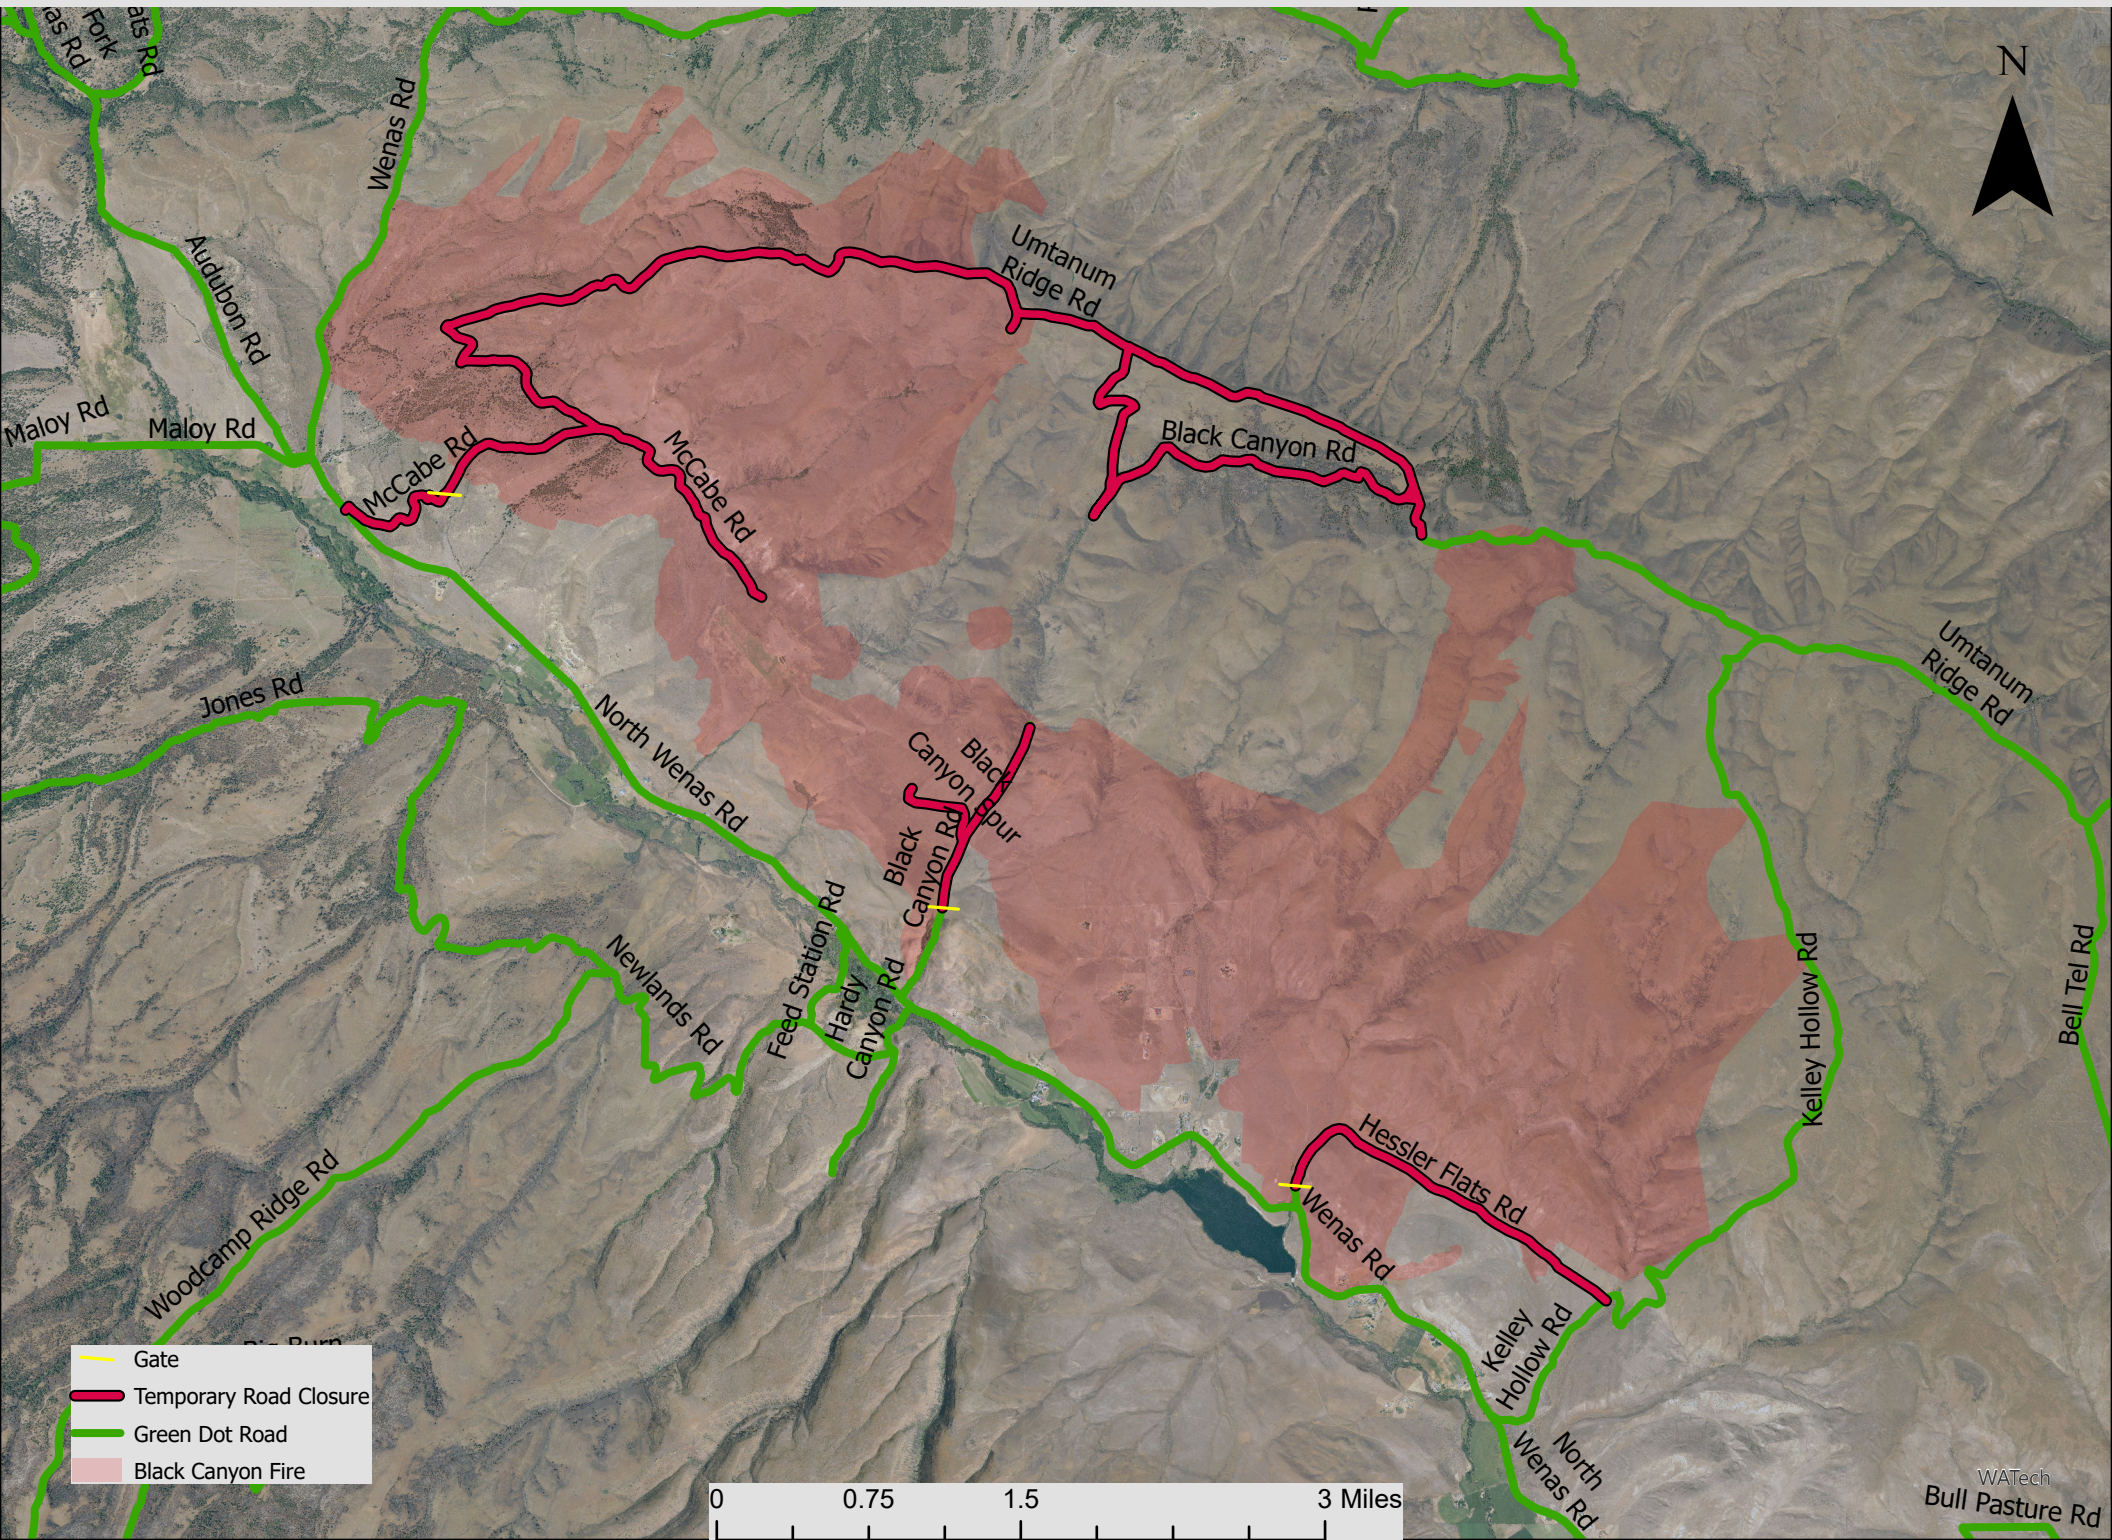

Wenas WLA Temporary Road Closure

- Gate
- Temporary Road Closure
- Green Dot Road
- Black Canyon Fire

0 0.75 1.5 3 Miles