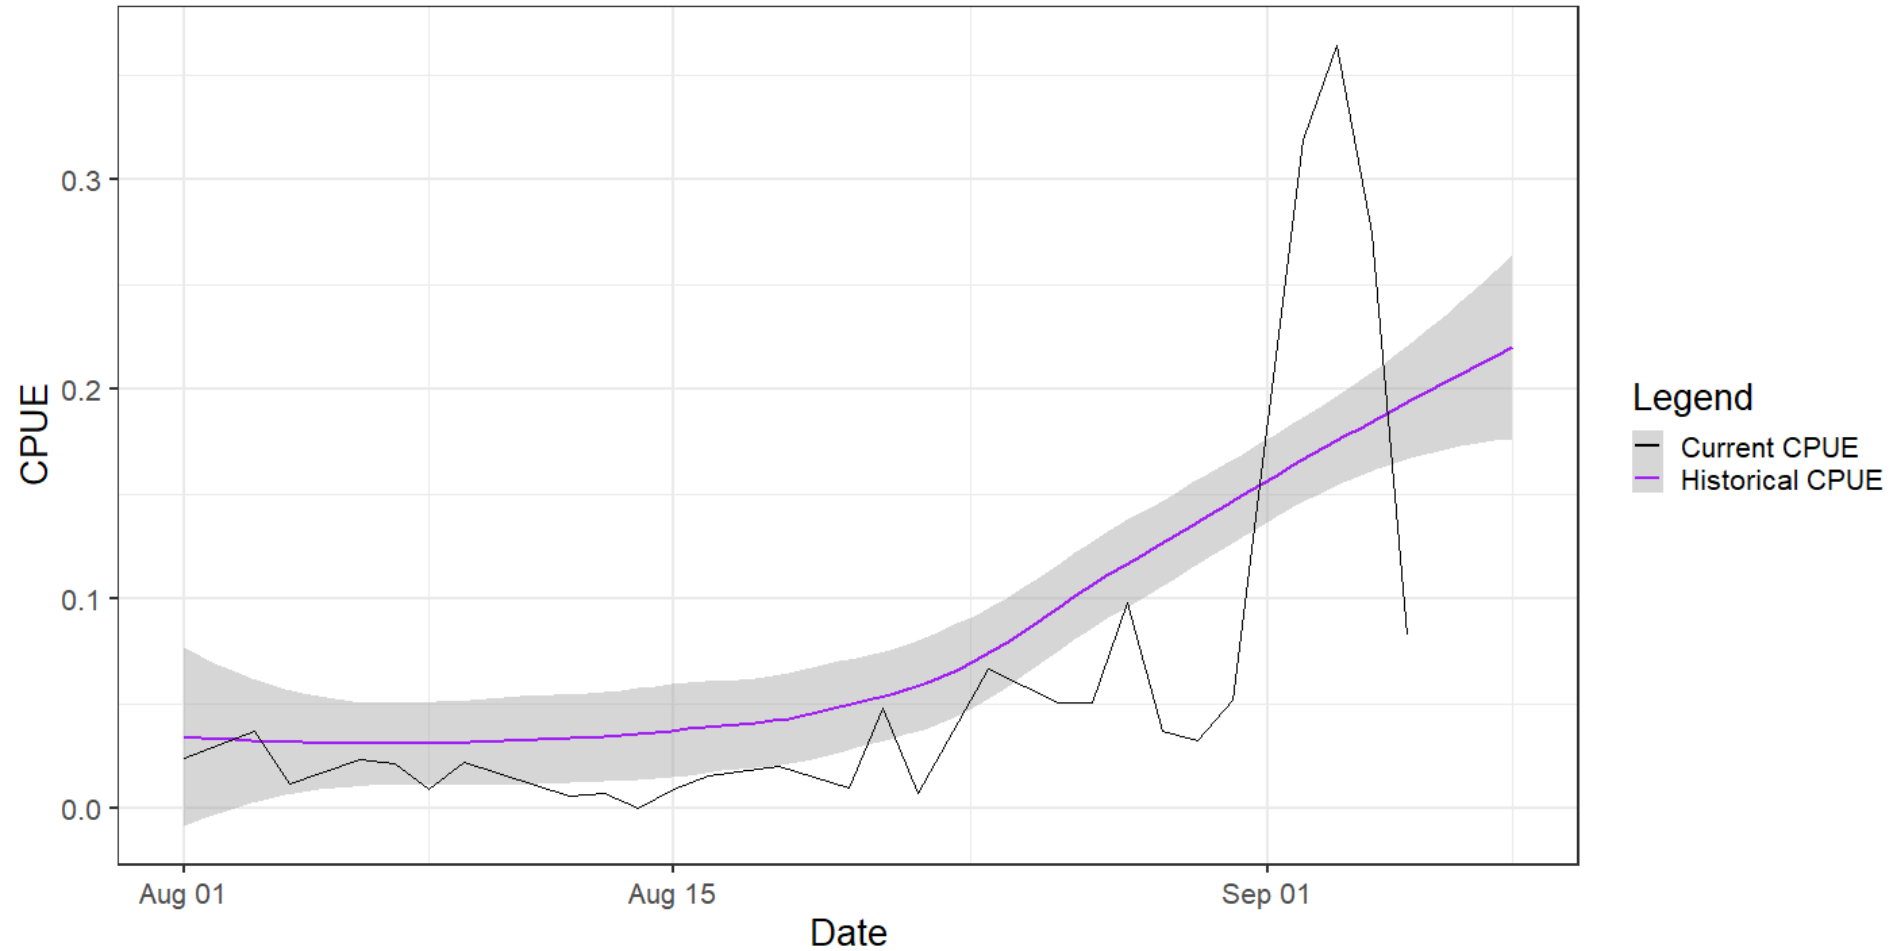

MA-11 Coho

Area 11 Coho CPUE Comparison