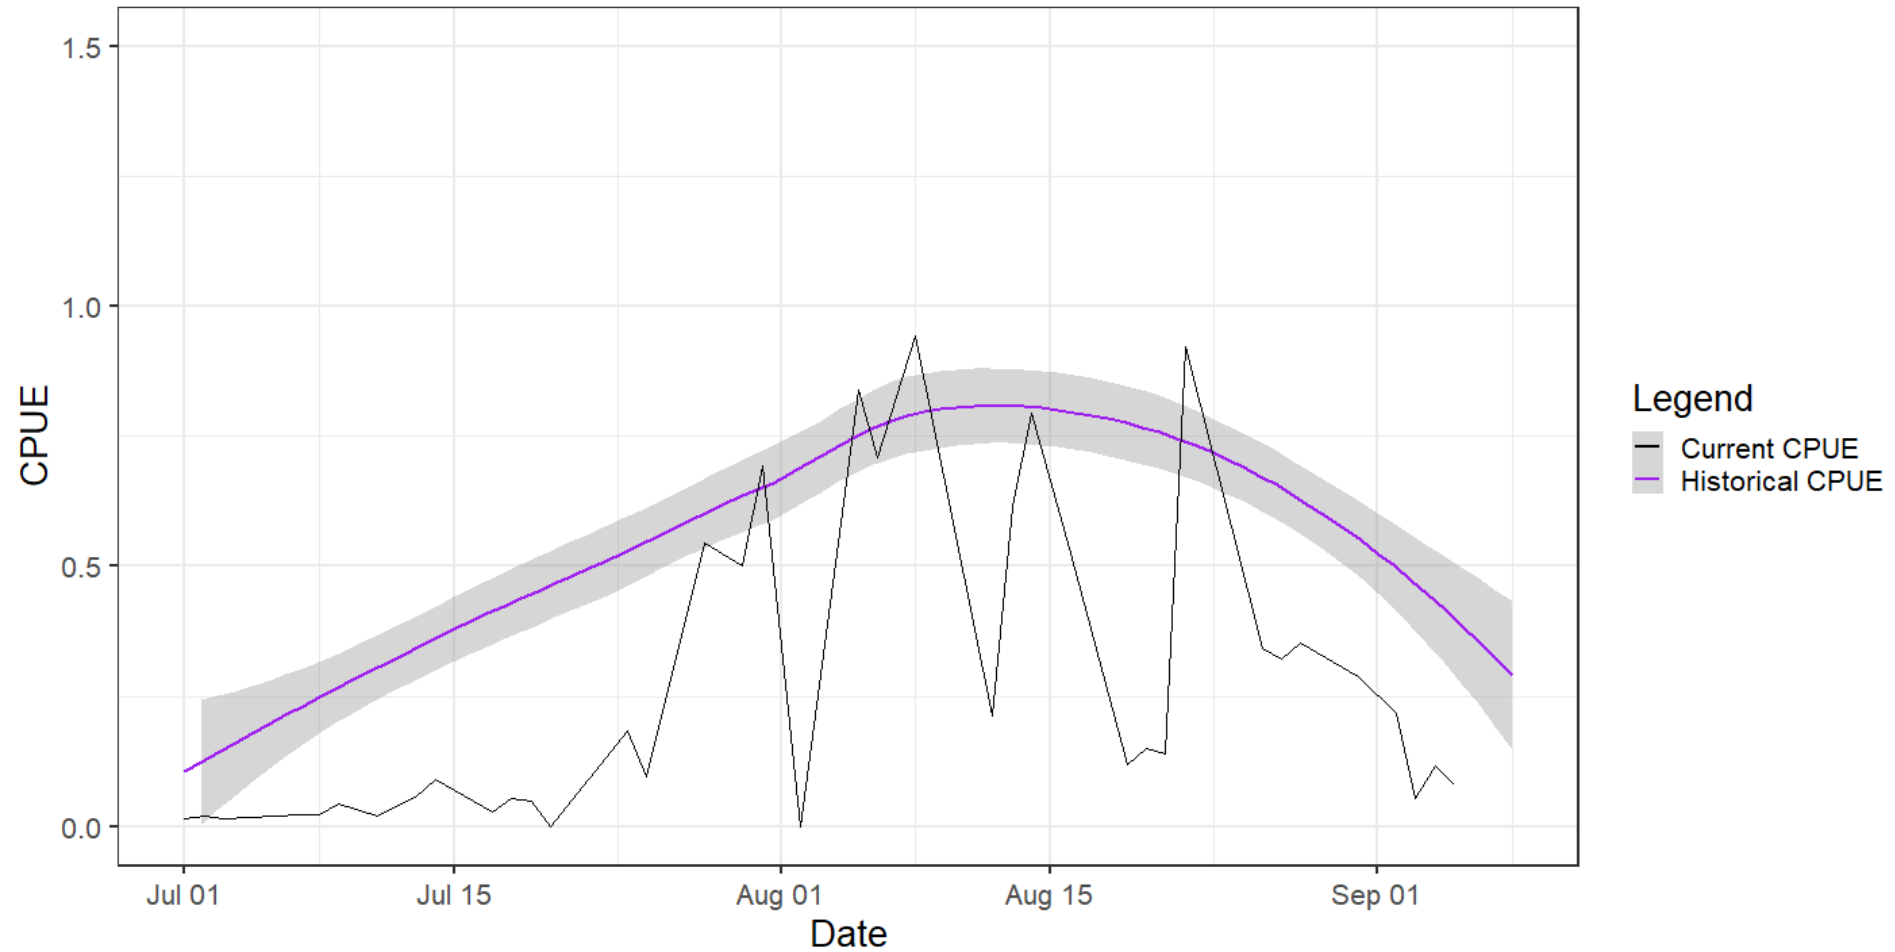

PS Rec Updates

September 9, 2021

MA-5 Coho

Area 05 Coho CPUE Comparison

MA-5 Pink

Area 05 Pinks CPUE Comparison

MA-6 Coho

Area 06 Coho CPUE Comparison

MA-6 Pink

Area 06 Pinks CPUE Comparison

MA-8 Coho

Area 8-1 & 8-2 Coho CPUE Comparison

8-1 Pink

Area 81 Pinks CPUE Comparison

8-2 Pink

Area 82 Pinks CPUE Comparison