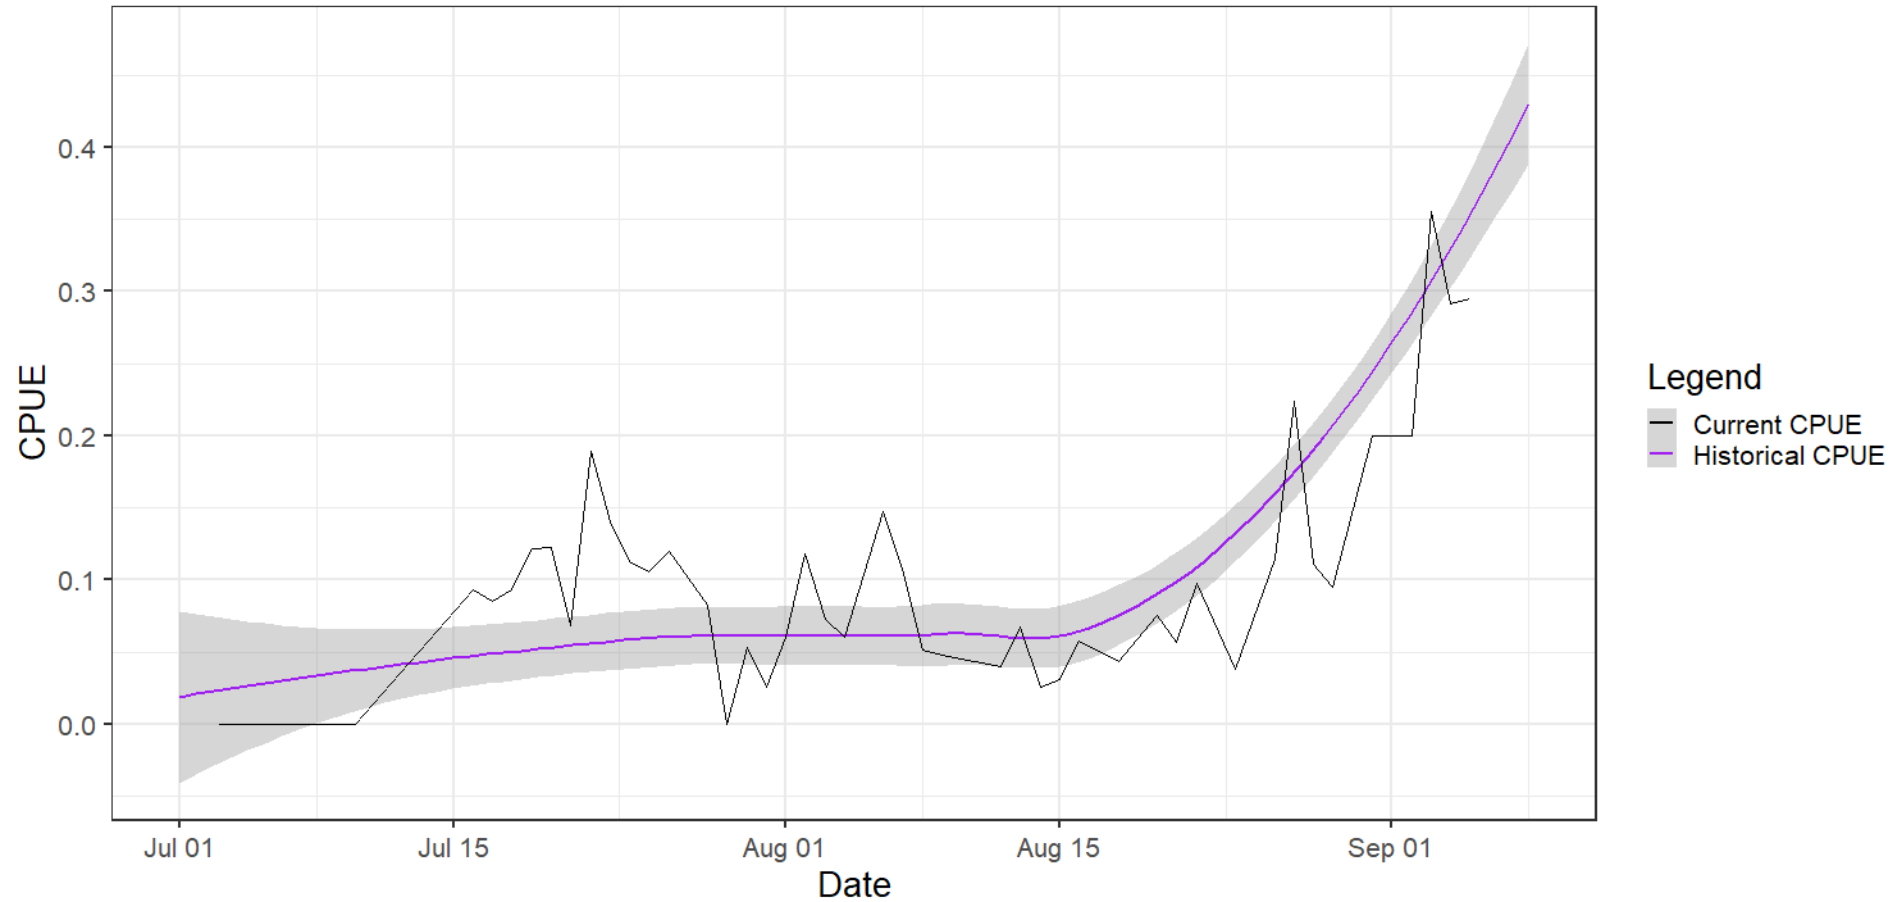

MA-9 Coho

Area 09 Coho CPUE Comparison