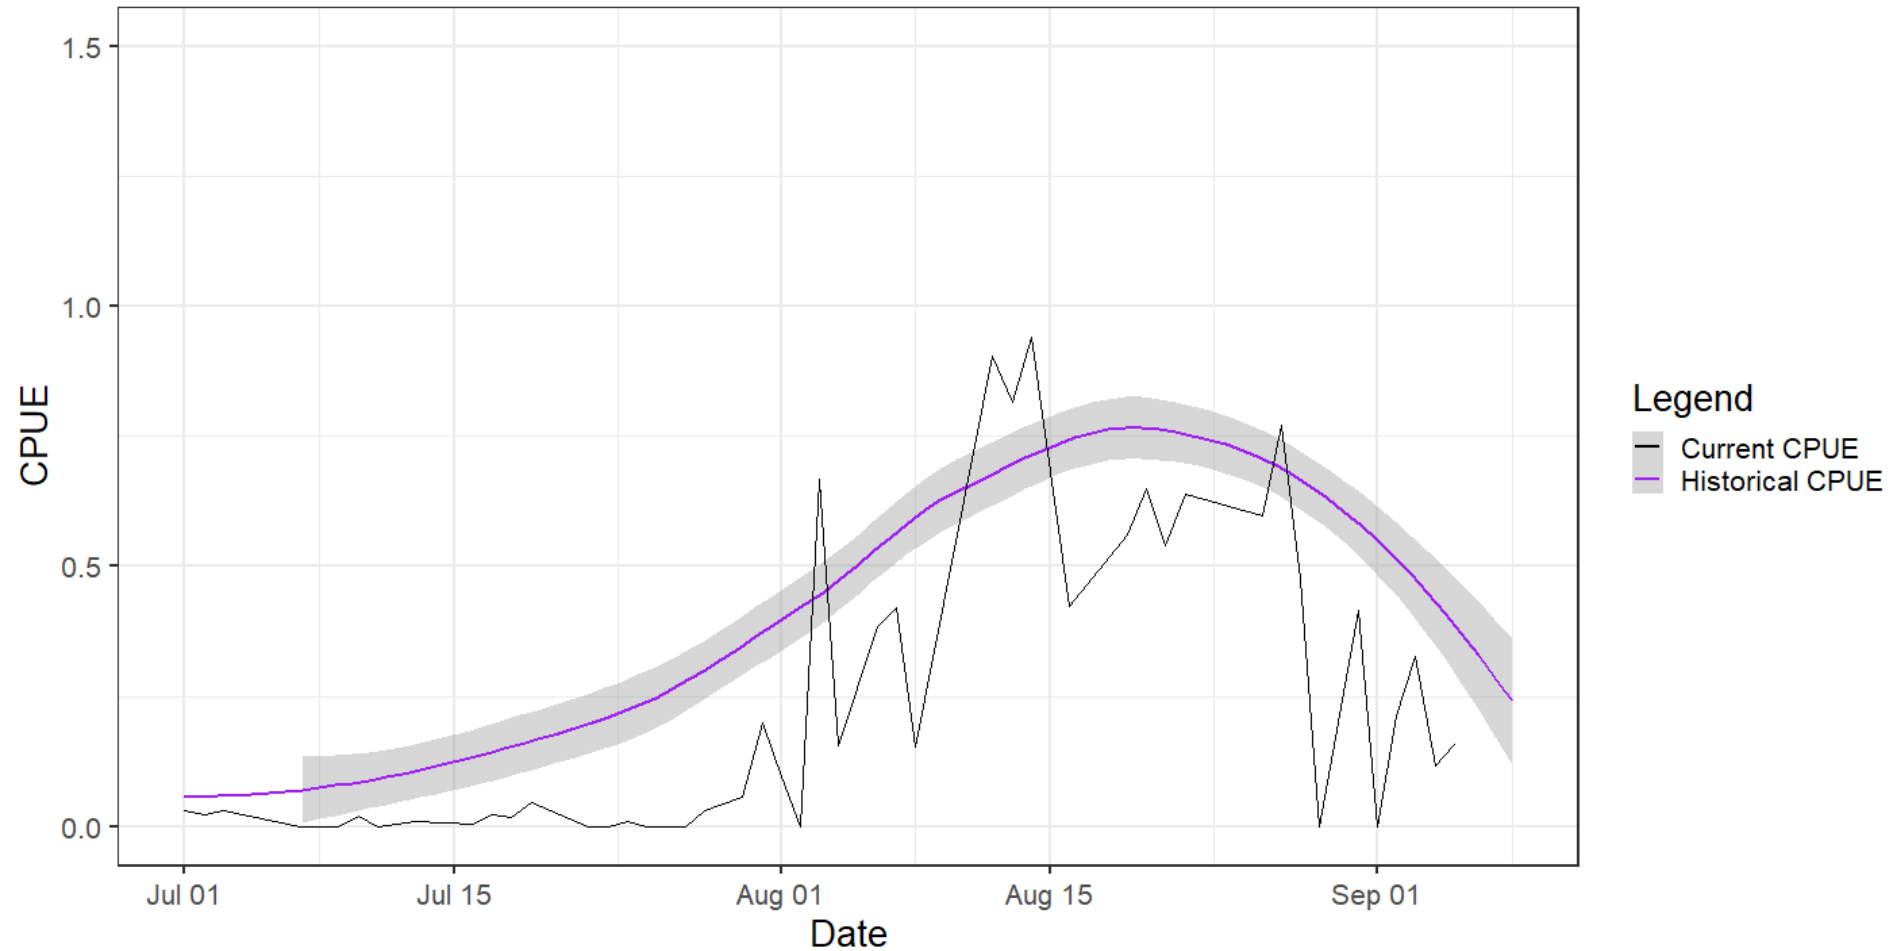

PS Rec Updates

September 9, 2021

MA-5 Coho

Area 05 Coho CPUE Comparison

MA-5 Pink

Area 05 Pinks CPUE Comparison

MA-6 Coho

Area 06 Coho CPUE Comparison

MA-6 Pink

Area 06 Pinks CPUE Comparison

MA-8 Coho

Area 8-1 & 8-2 Coho CPUE Comparison

8-1 Pink

Area 81 Pinks CPUE Comparison

8-2 Pink

Area 82 Pinks CPUE Comparison