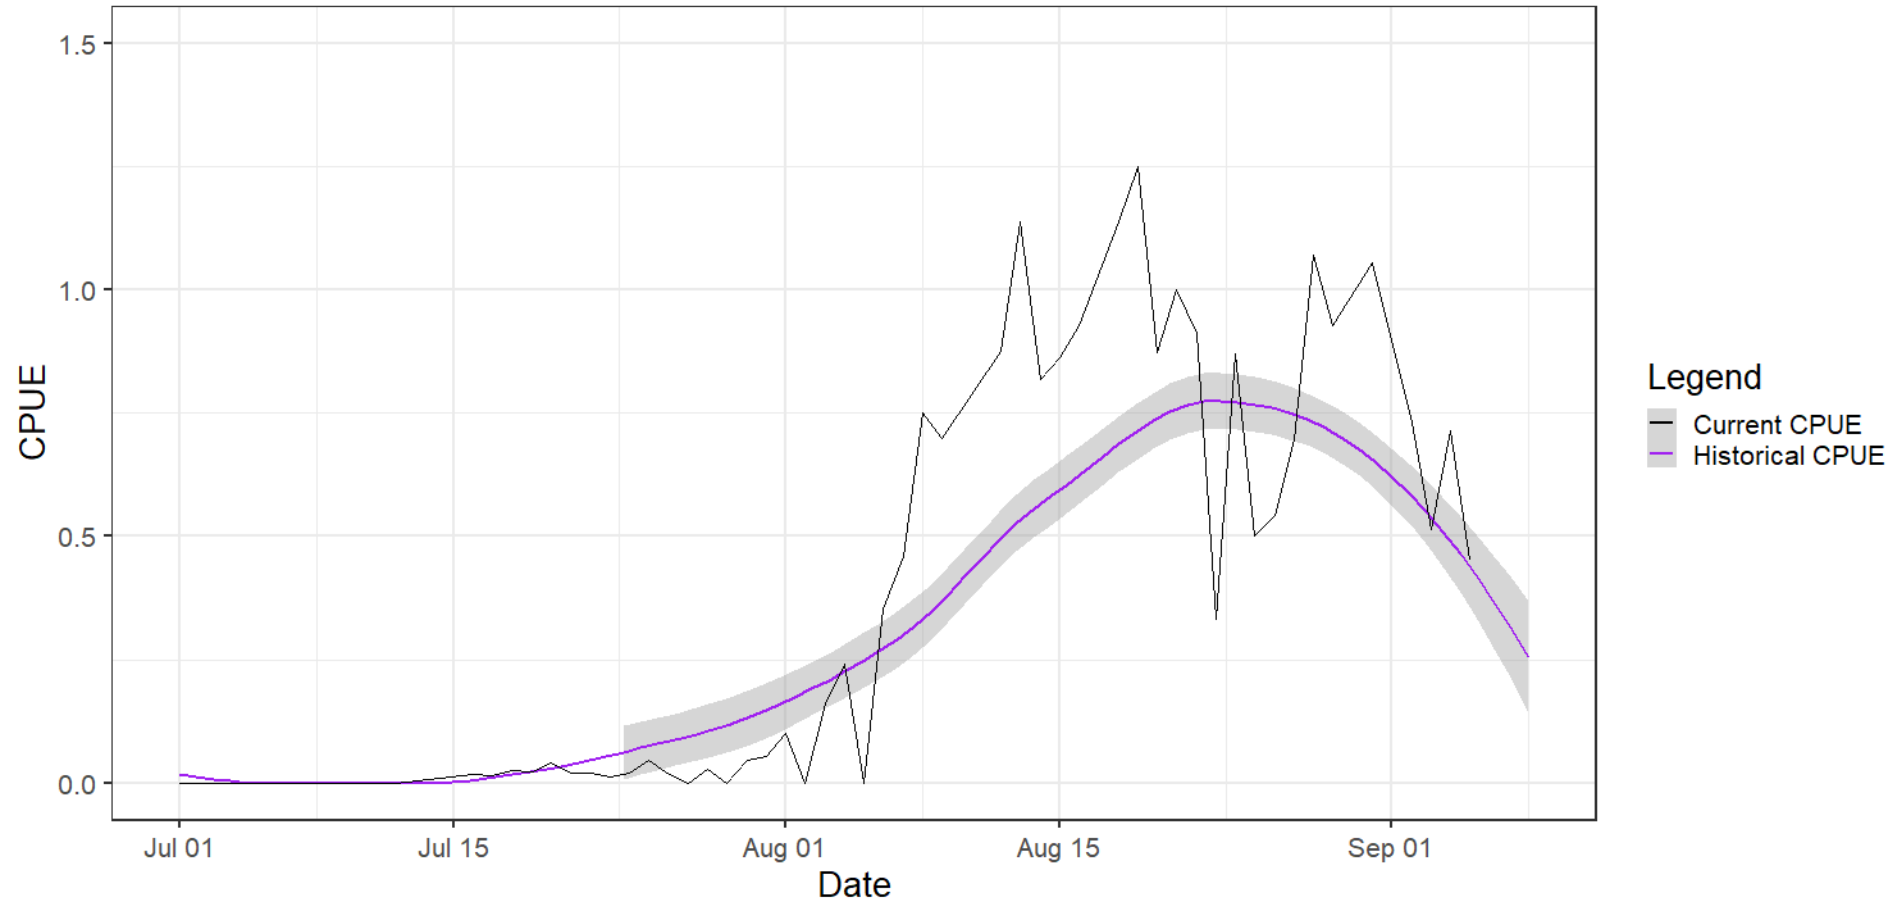

MA-9 Pink

Area 09 Pinks CPUE Comparison