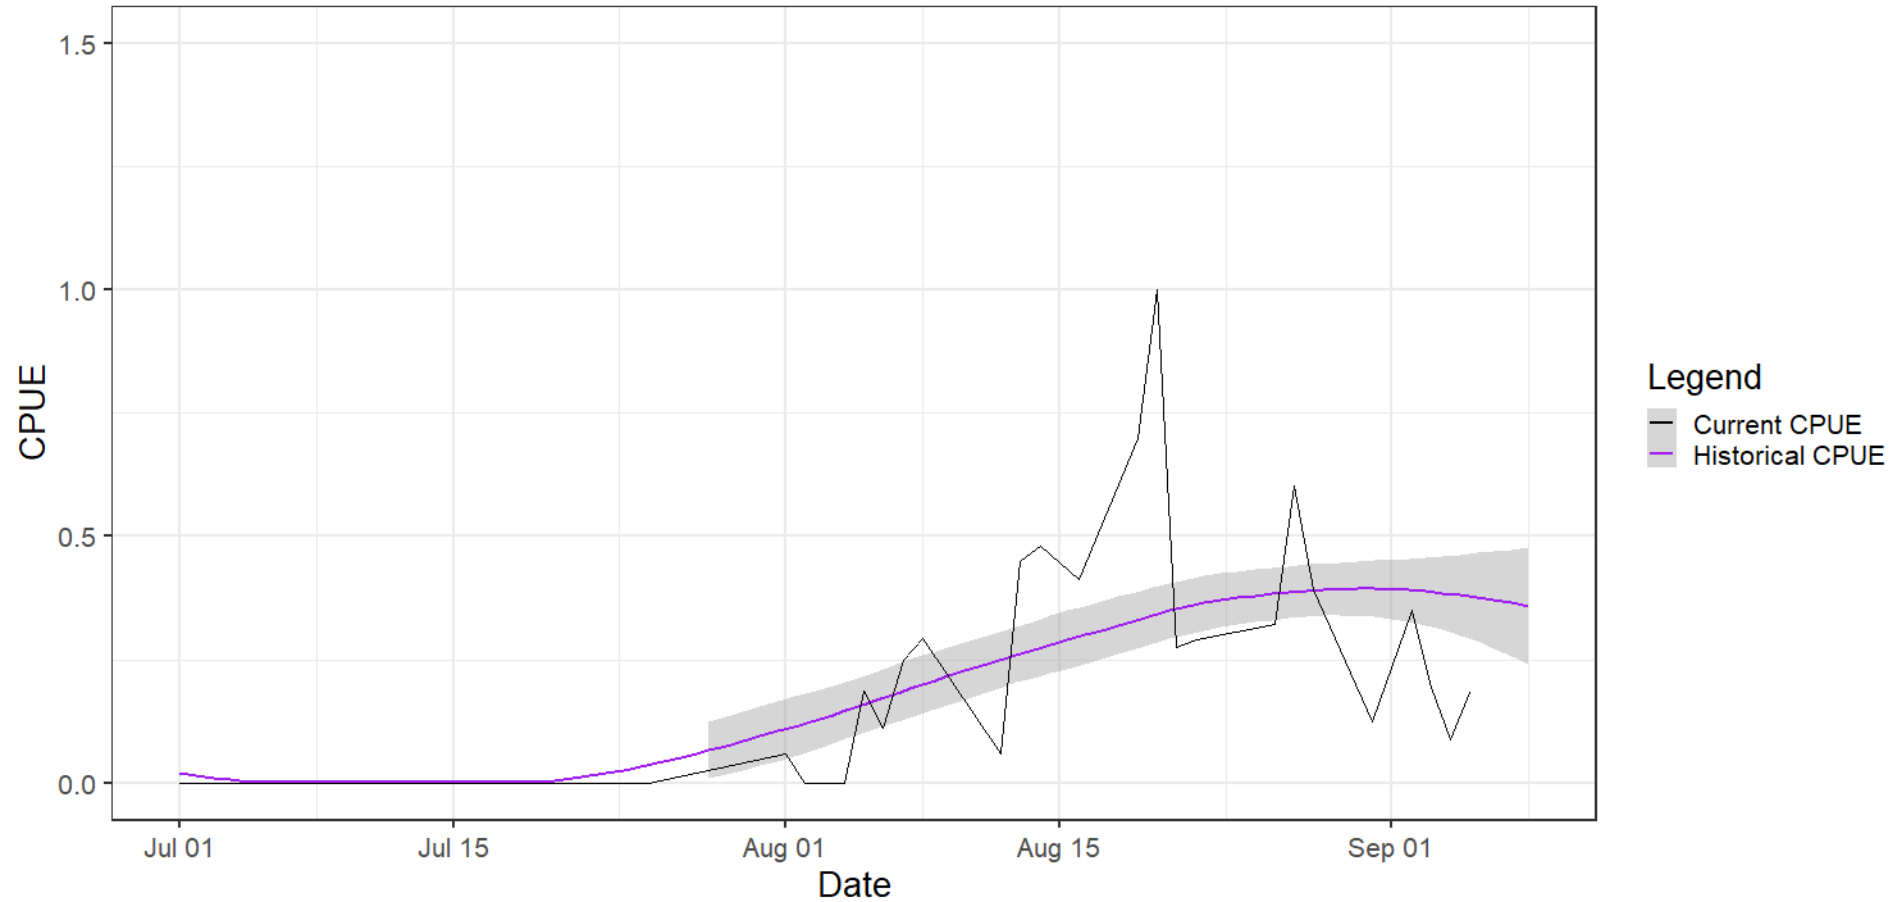

MA-6 Pink

Area 06 Pinks CPUE Comparison

MA-8 Coho

Area 8-1 & 8-2 Coho CPUE Comparison

8-1 Pink

Area 81 Pinks CPUE Comparison

8-2 Pink

Area 82 Pinks CPUE Comparison