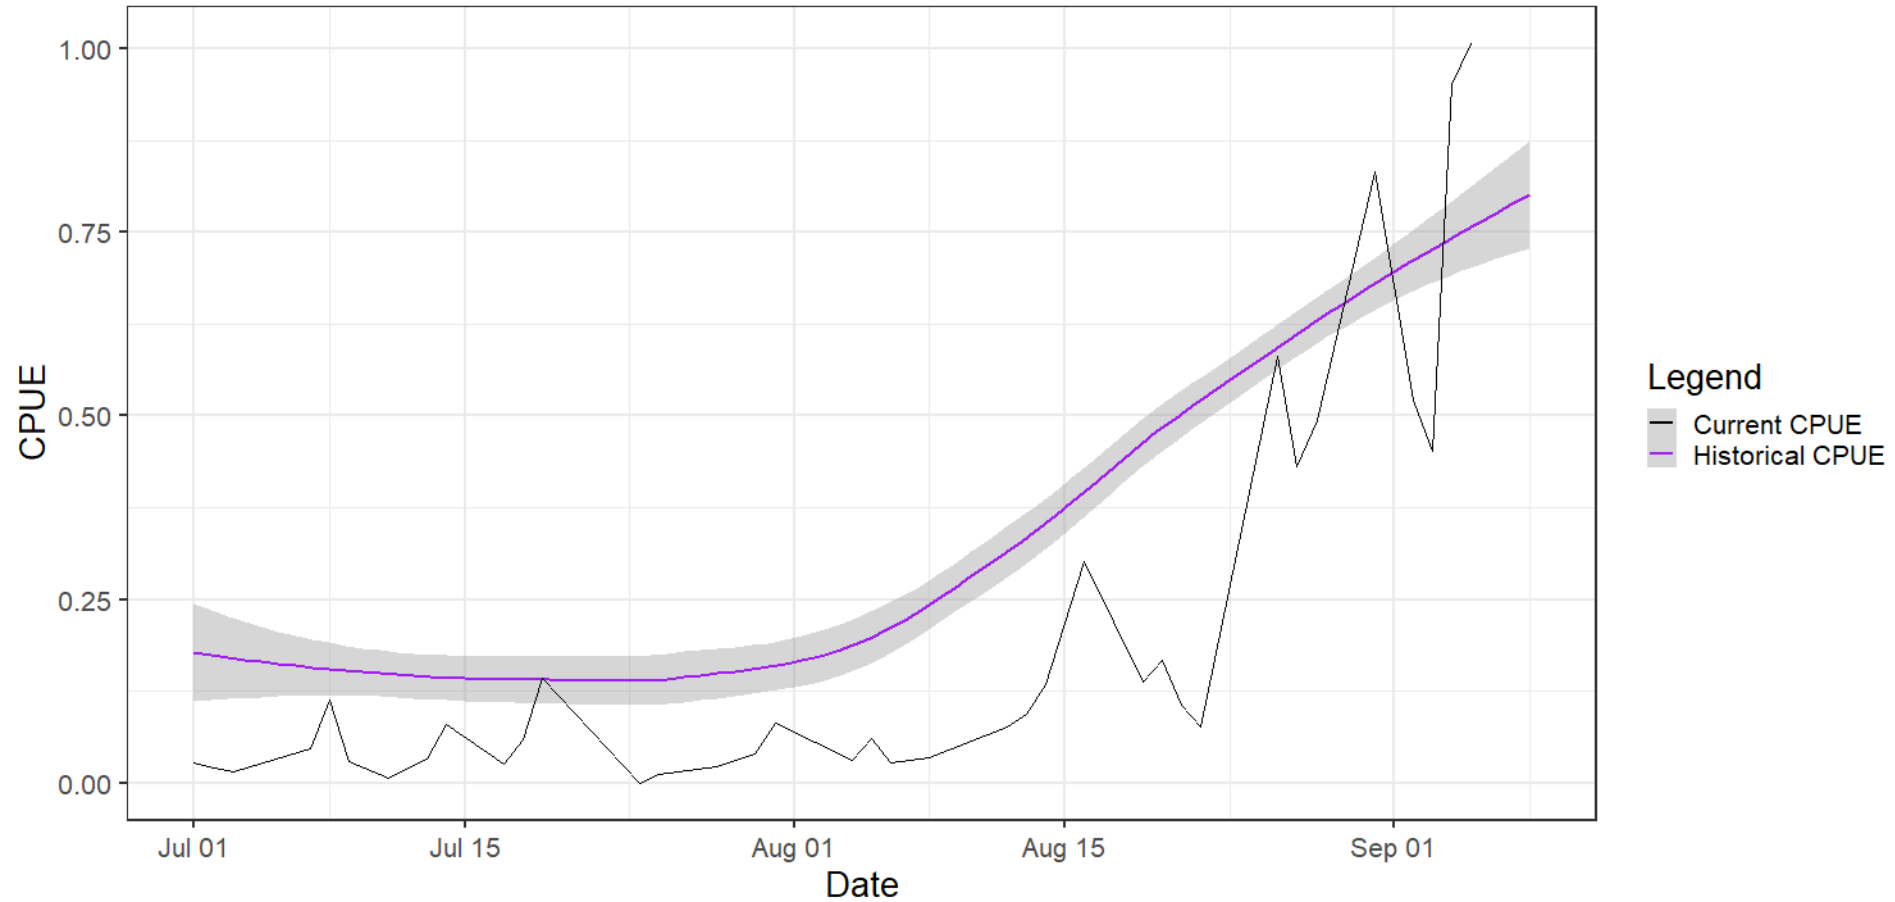

PS Rec Updates

September 9, 2021

MA-5 Coho

Area 05 Coho CPUE Comparison

MA-5 Pink

Area 05 Pinks CPUE Comparison

MA-6 Coho

Area 06 Coho CPUE Comparison