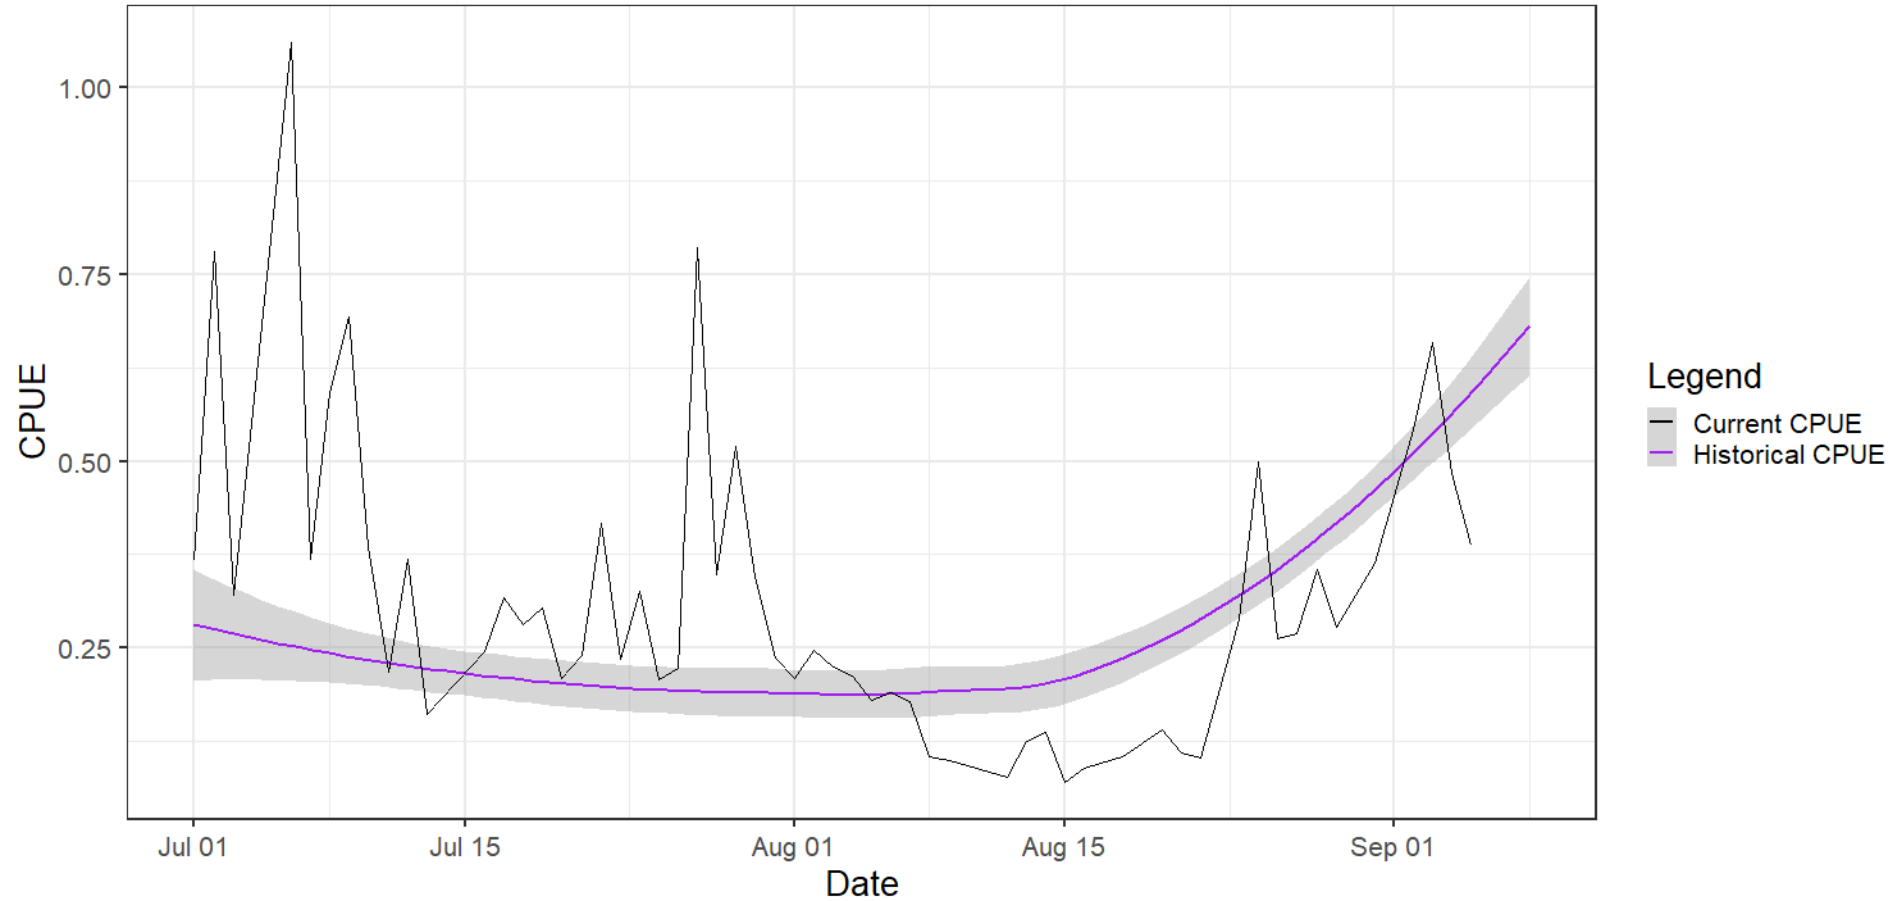

MA-9 Coho

Area 09 Coho CPUE Comparison

MA-9 Pink

Area 09 Pinks CPUE Comparison

MA-10 Coho

Area 10 Coho CPUE Comparison

MA-10 Pink

Area 10 Pinks CPUE Comparison