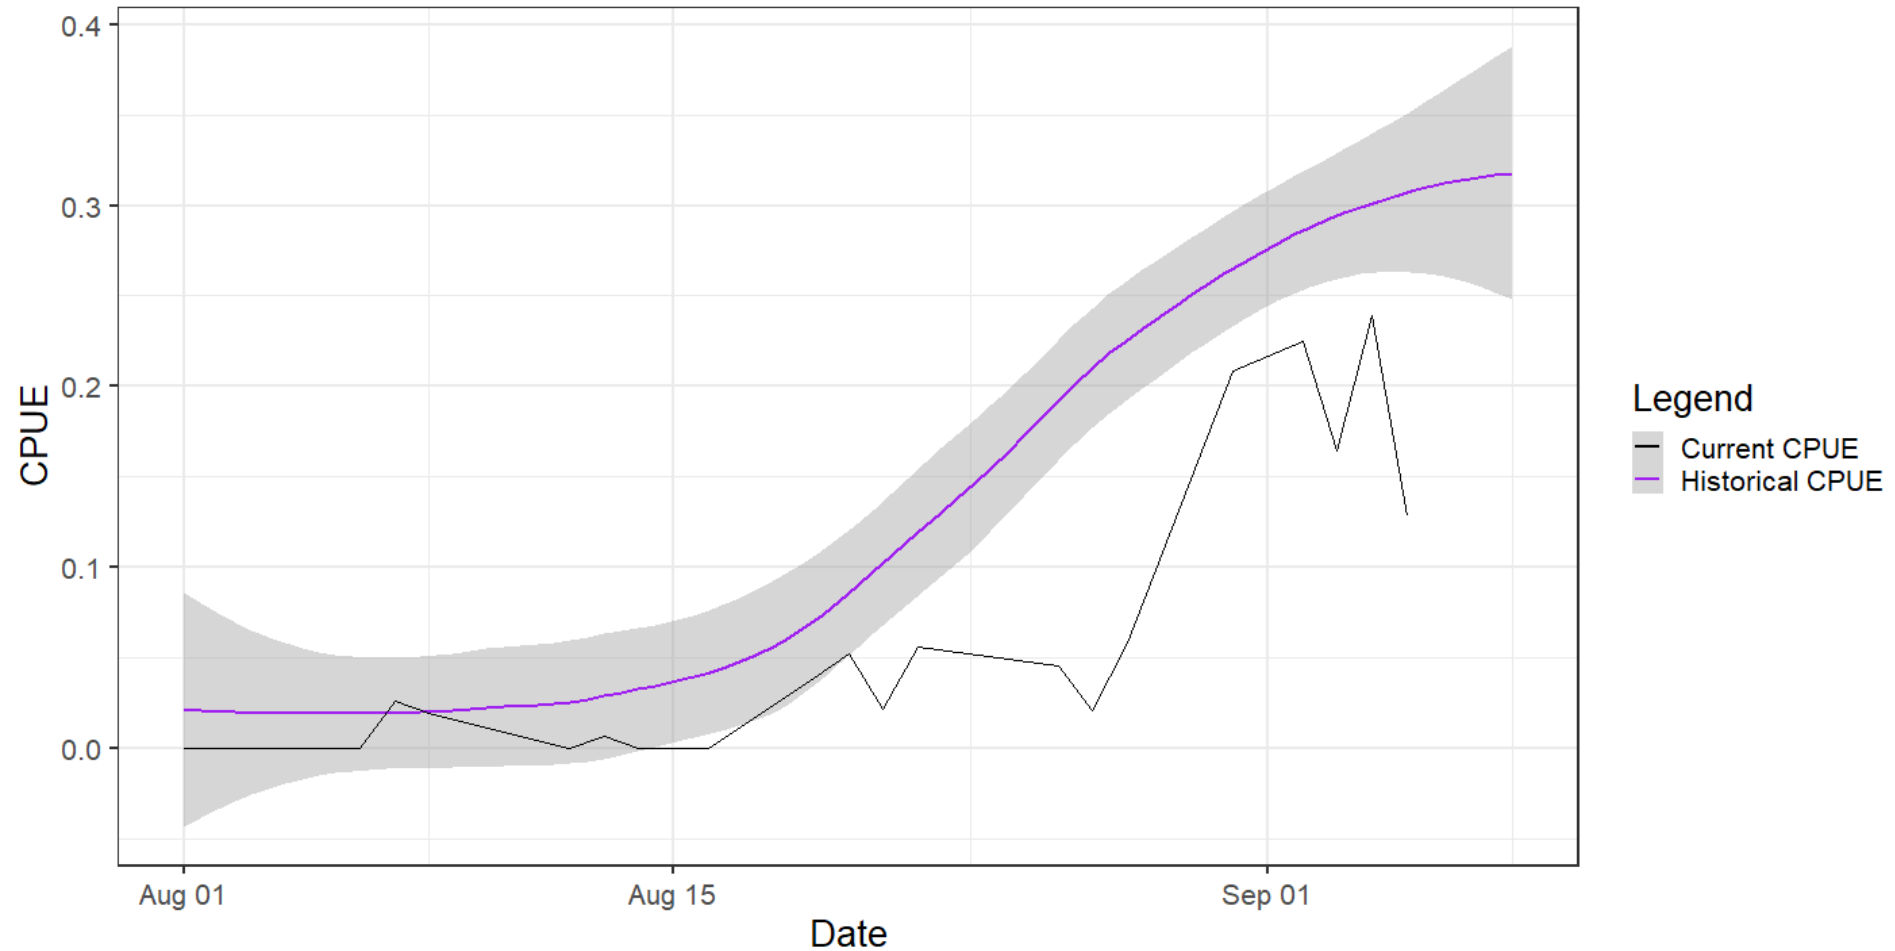

PS Rec Updates

September 9, 2021

MA-5 Coho

Area 05 Coho CPUE Comparison

MA-5 Pink

Area 05 Pinks CPUE Comparison

MA-6 Coho

Area 06 Coho CPUE Comparison

MA-6 Pink

Area 06 Pinks CPUE Comparison

MA-8 Coho

Area 8-1 & 8-2 Coho CPUE Comparison

8-1 Pink

Area 81 Pinks CPUE Comparison

8-2 Pink

Area 82 Pinks CPUE Comparison