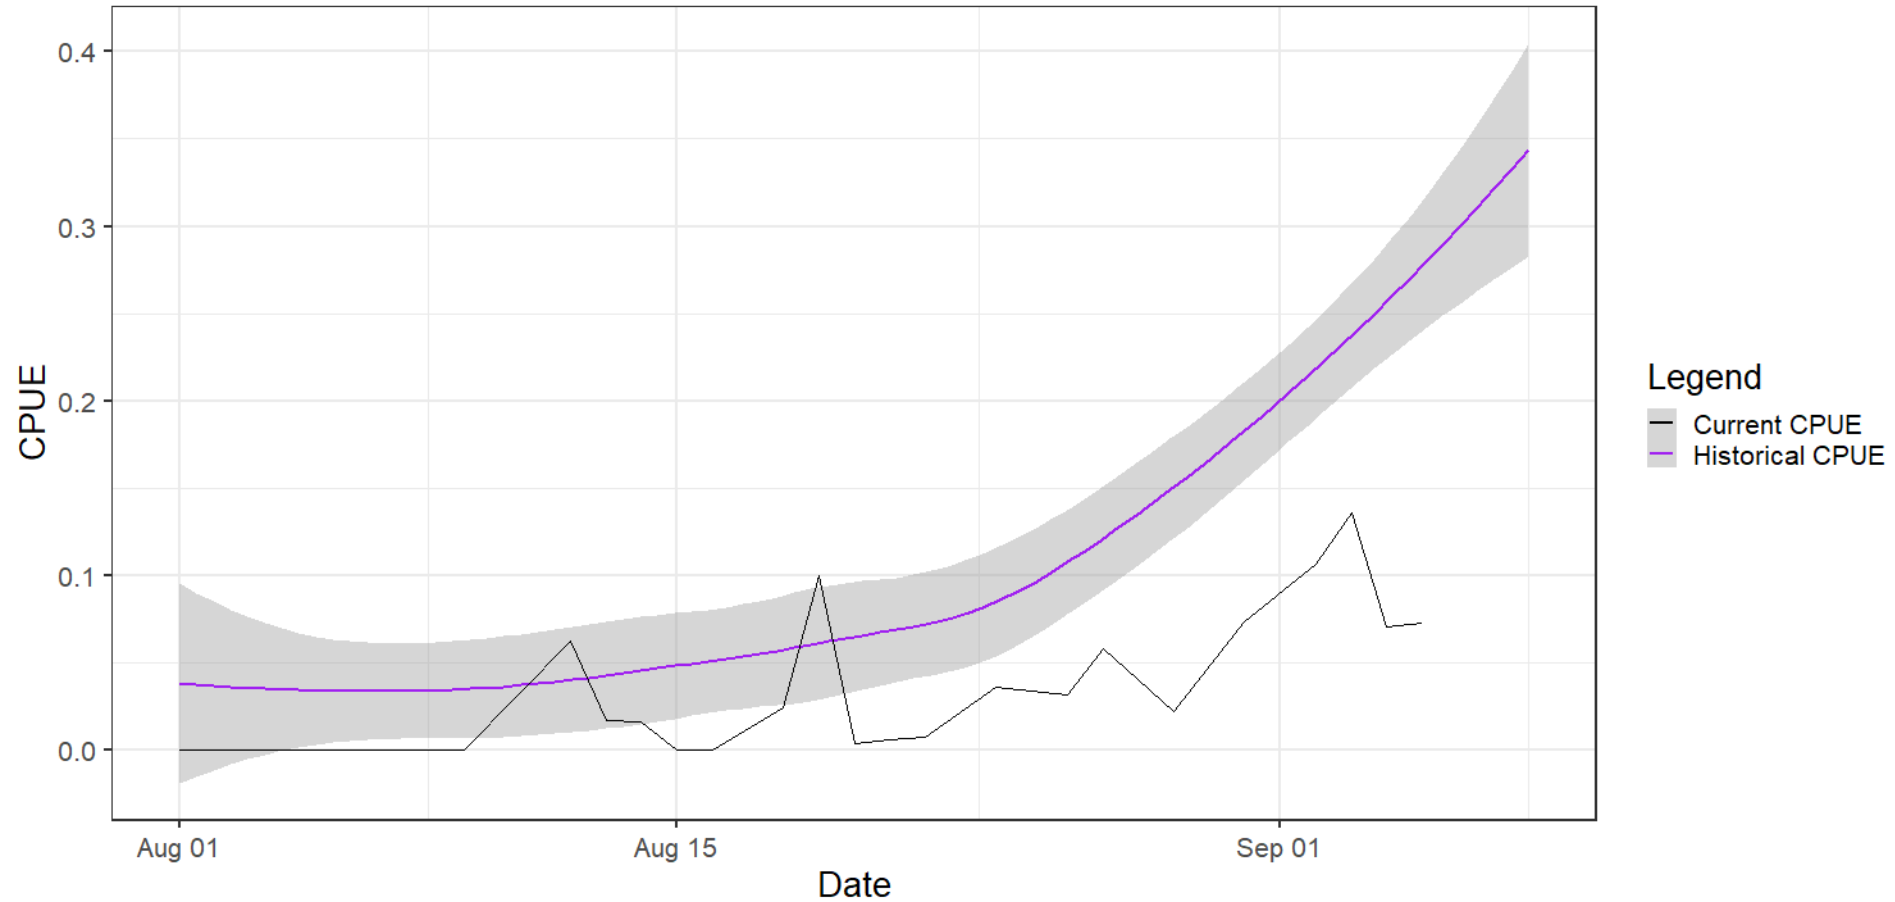

PS Rec Updates

September 9, 2021

MA-5 Coho

Area 05 Coho CPUE Comparison

MA-5 Pink

Area 05 Pinks CPUE Comparison

MA-6 Coho

Area 06 Coho CPUE Comparison

MA-6 Pink

Area 06 Pinks CPUE Comparison

MA-8 Coho

Area 8-1 & 8-2 Coho CPUE Comparison

8-1 Pink

Area 81 Pinks CPUE Comparison

8-2 Pink

Area 82 Pinks CPUE Comparison