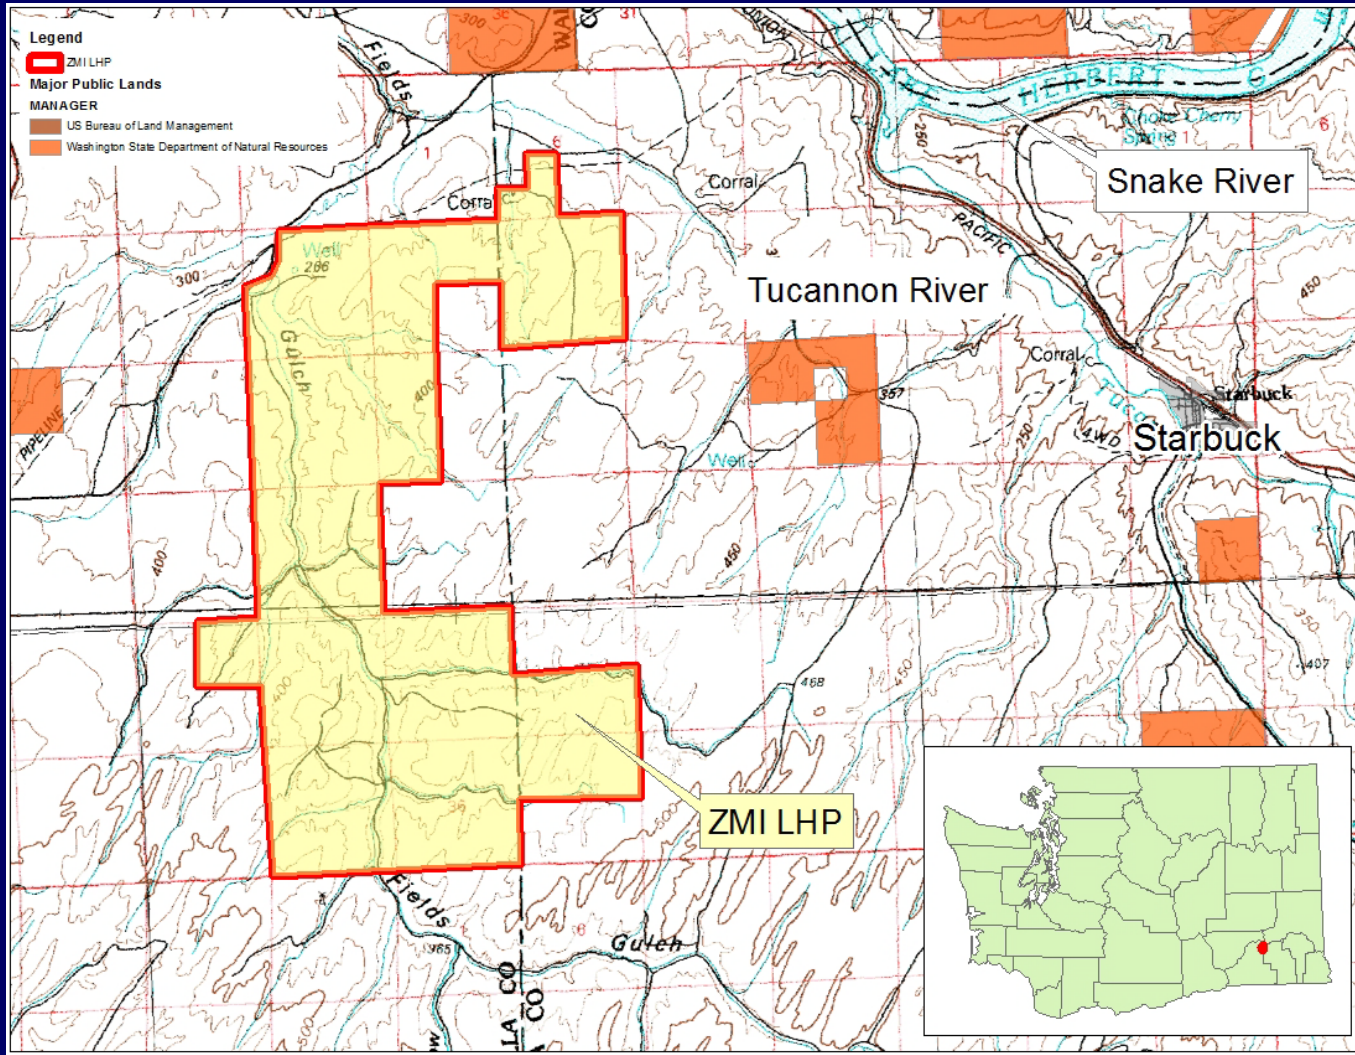

ZMI

WA Dept. of Fish and Wildlife,
Information subject to changes and
amendments over time

Commission Presentation April 14, 2012