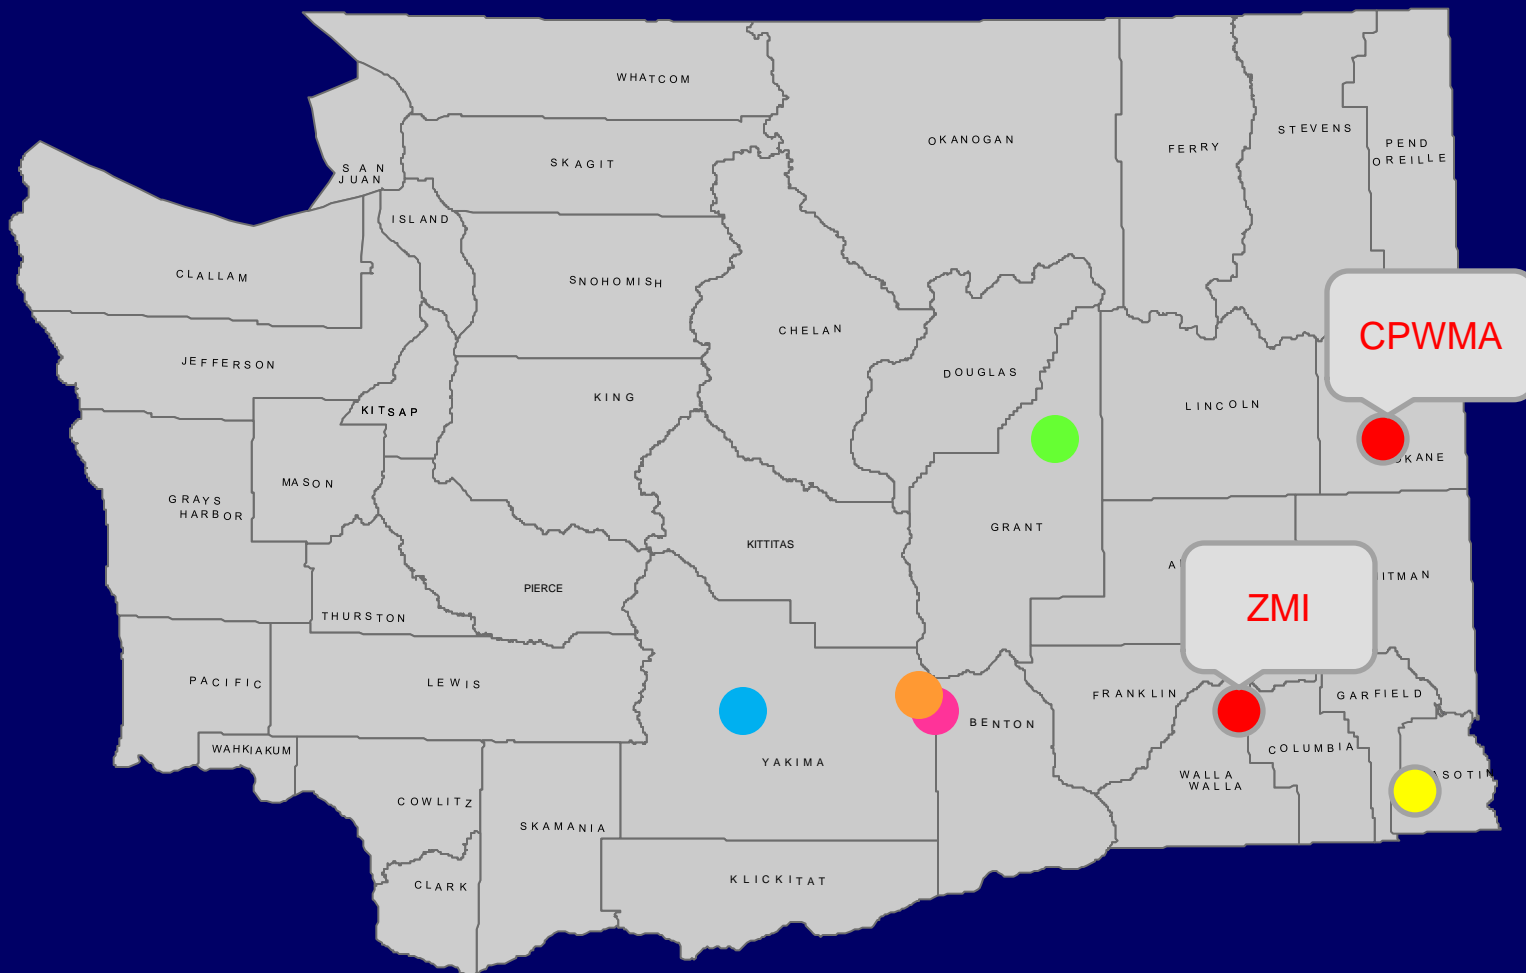

Agenda Item 15

Landowner Hunting Permits

WAC 232-28-295

Landowner Hunting Permit Program

- Hunter Access Programs & LHP History
 - Looking to complement existing programs
 - Feel Free to Hunt
 - Hunt by Written Permission
 - Register to Hunt
 - Greater Landowner Flexibility
 - Provides Unique Hunting Opportunity

Landowner Hunting Permit Program

- We currently have five cooperators
 - Buck Run
 - Blackrock
 - Silver Dollar
 - Pine Creek
 - 4-O Ranches

Landowner Hunting Permits

2012 Cooperator Locations

WA Dept. of Fish and Wildlife,
Information subject to changes and
amendments over time

Commission Presentation April 14, 2012

Landowner Hunting Permit Program

2012 Proposals

- Columbia Plateau Wildlife Management Association – Spokane County
- ZMI – Walla Walla County

Landowner Hunting Permit Program