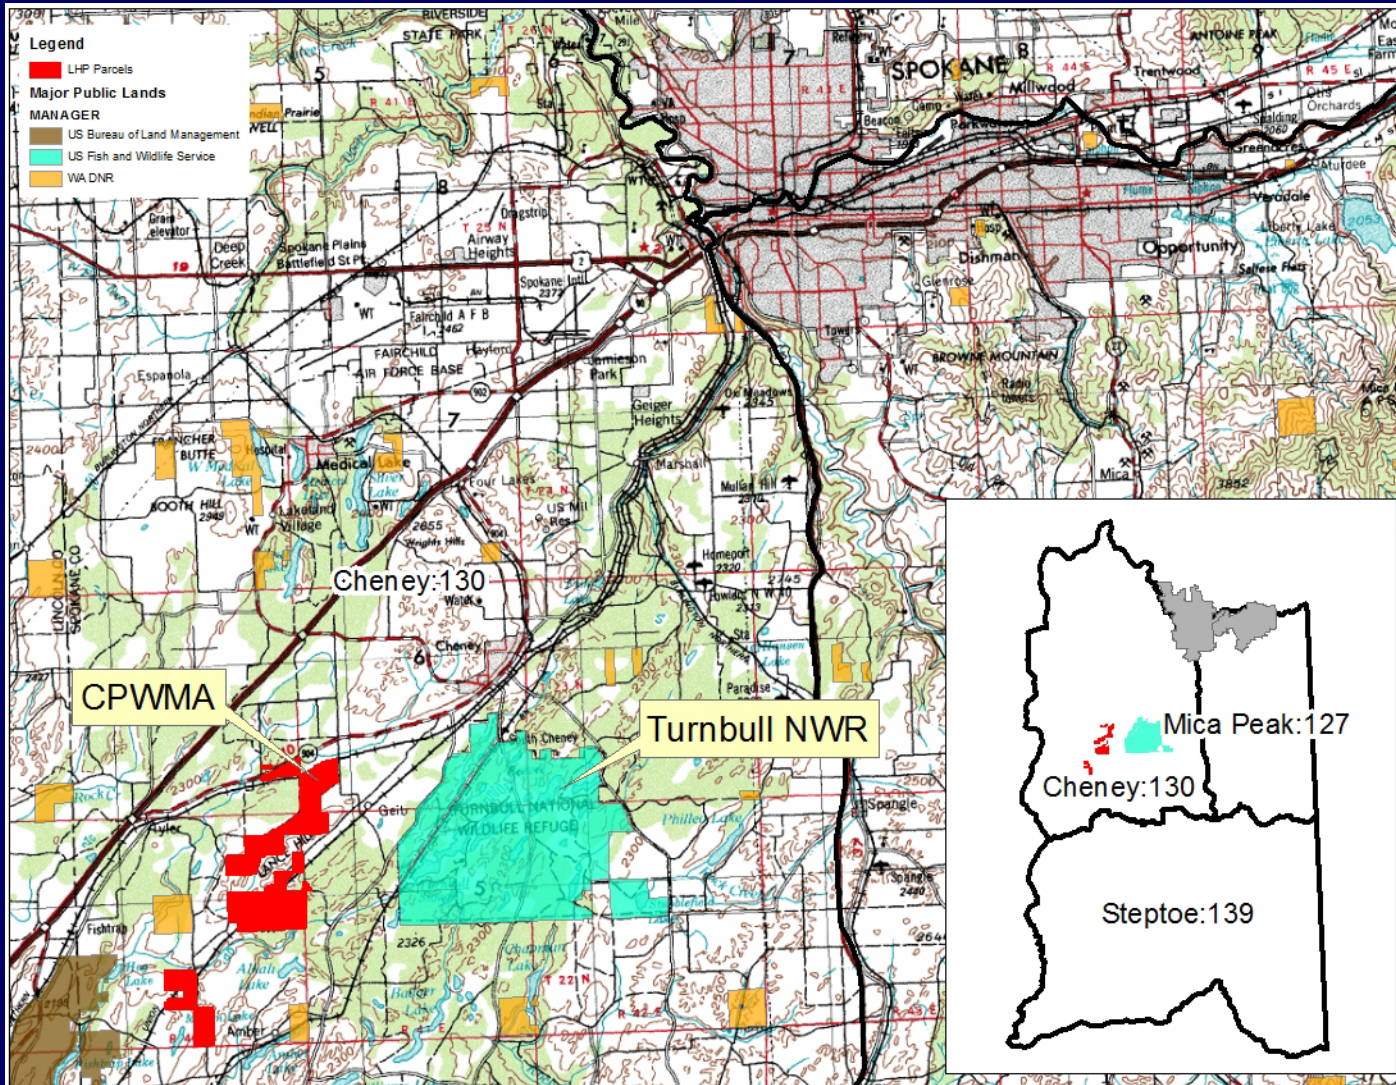

CPWMA

WA Dept. of Fish and Wildlife,
Information subject to changes and
amendments over time

Commission Presentation April 14, 2012