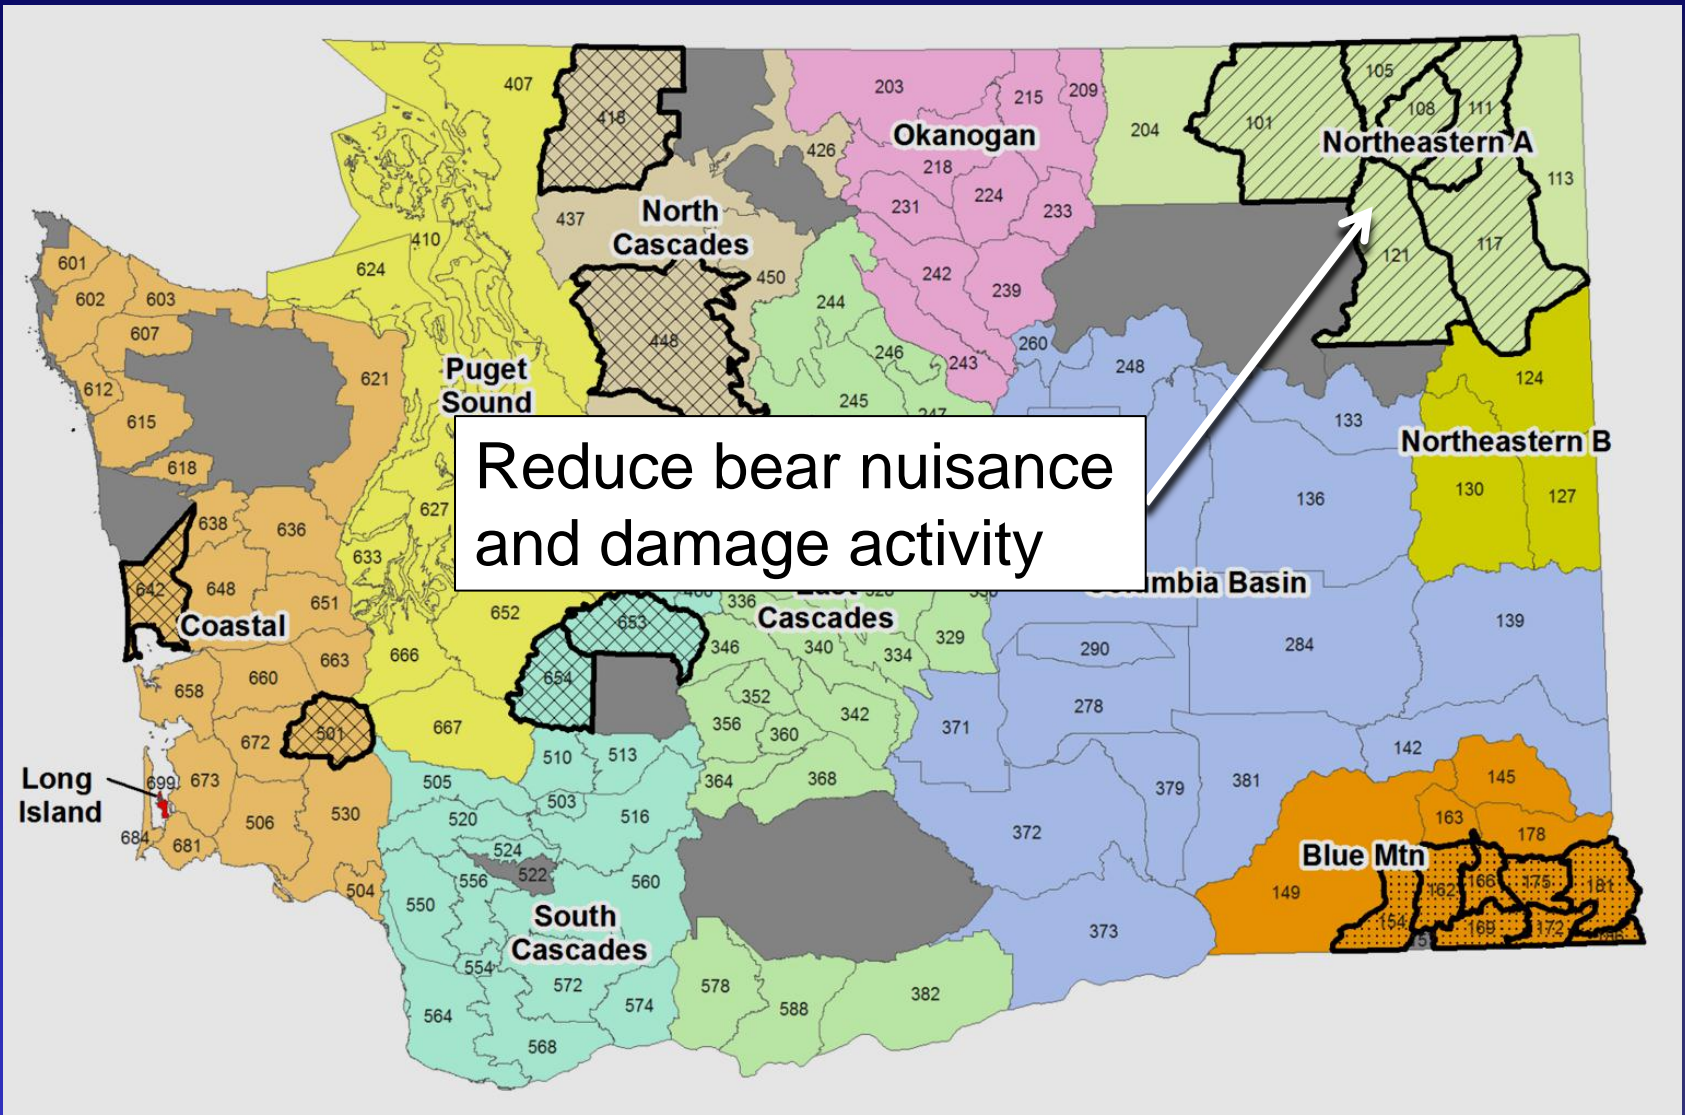

Parameter	Harvest		
	Liberalize	Acceptable	Restrict
% Females in harvest	< 35%	35-39%	> 39%
Median age of harvested females	> 6 years	5-6 years	< 5 years
Median age of harvested males	> 4 years	2-4 years	< 2 years

Black bear Management Units

Statewide Spring Bear Harvest

Confirmed Bear Complaints

Spring Bear Permits and Harvest

Eastern Washington only

Year	Permits	Eastside	Success
2004	105	14	13%
2005	105	13	12%
2006	105	17	16%
2007	225	40	18%
2008	225	--	--
2009	225	42	19%
2010	185	31	17%
2011	209	33	16%
2012	264	46	19%
2013	314	--	--