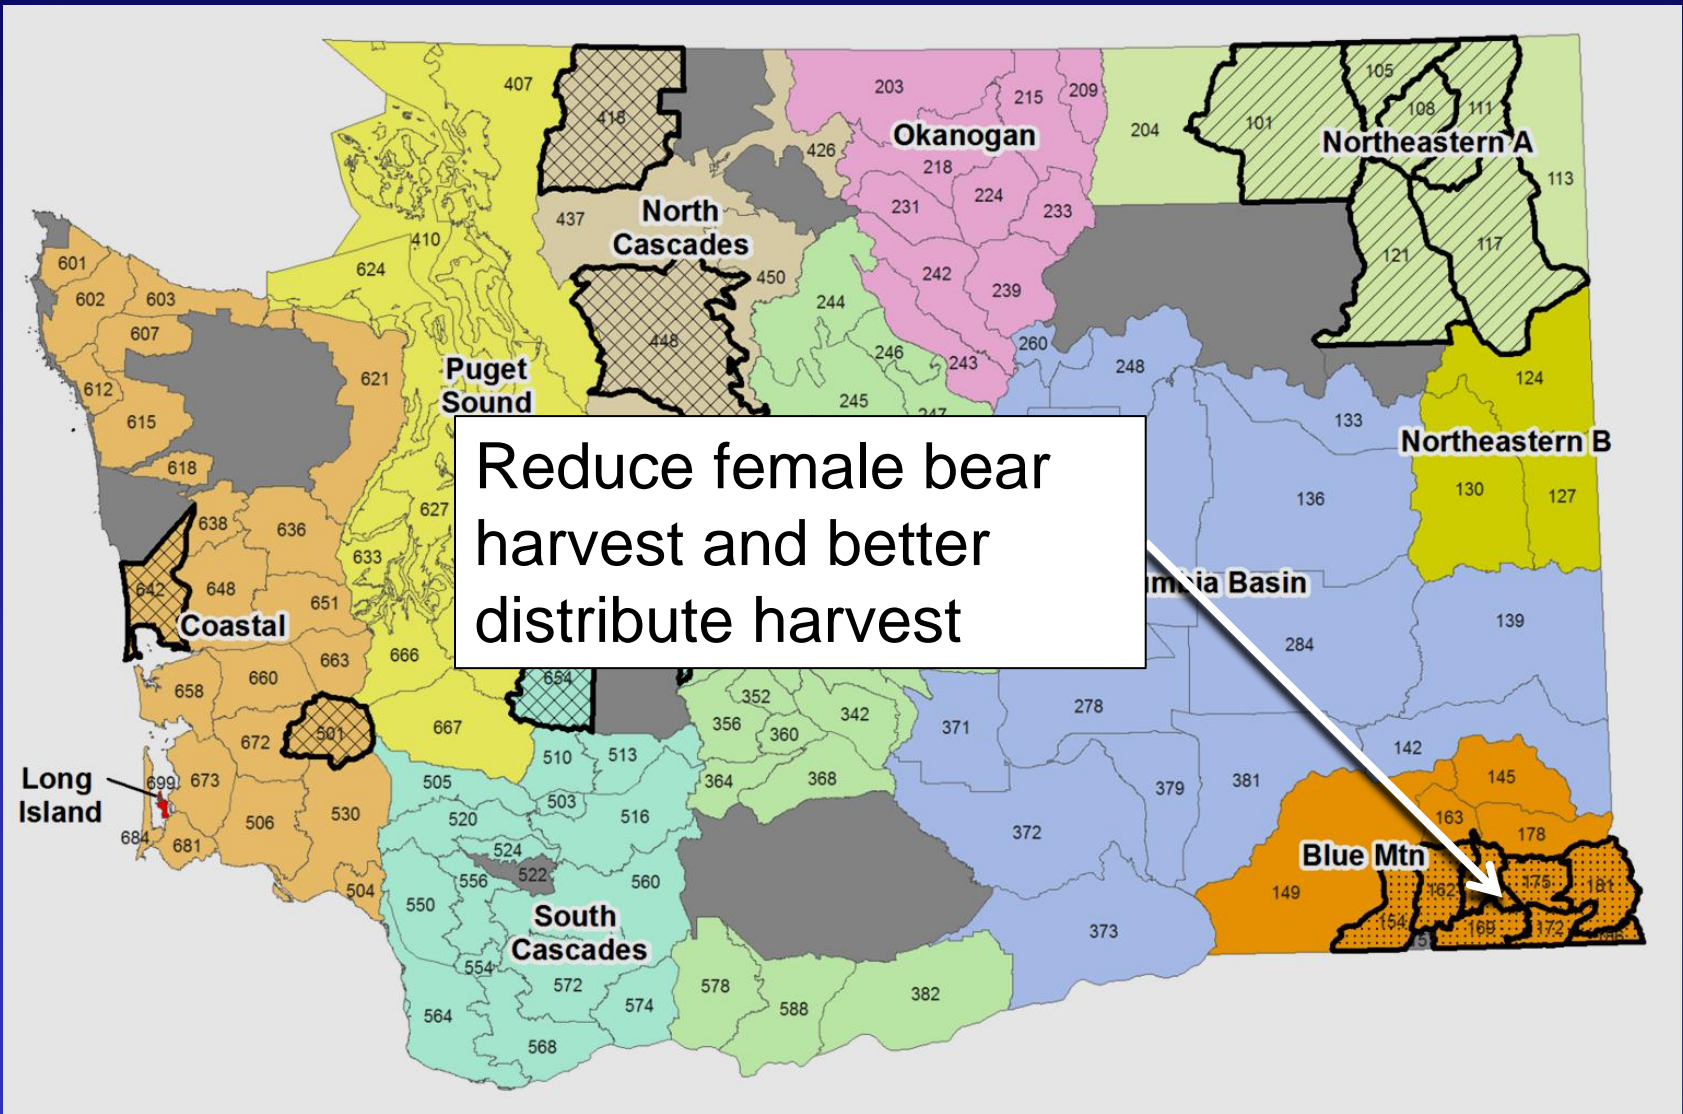

Parameter	Harvest		
	Liberalize	Acceptable	Restrict
% Females in harvest	< 35%	35-39%	> 39%
Median age of harvested females	> 6 years	5-6 years	< 5 years
Median age of harvested males	> 4 years	2-4 years	< 2 years

Black bear Management Units

Statewide Spring Bear Harvest

Confirmed Bear Complaints

Spring Bear Permits and Harvest

Eastern Washington only

Year	Permits	Eastside	Success
2004	105	14	13%
2005	105	13	12%
2006	105	17	16%
2007	225	40	18%
2008	225	--	--
2009	225	42	19%
2010	185	31	17%
2011	209	33	16%
2012	264	46	19%
2013	314	--	--