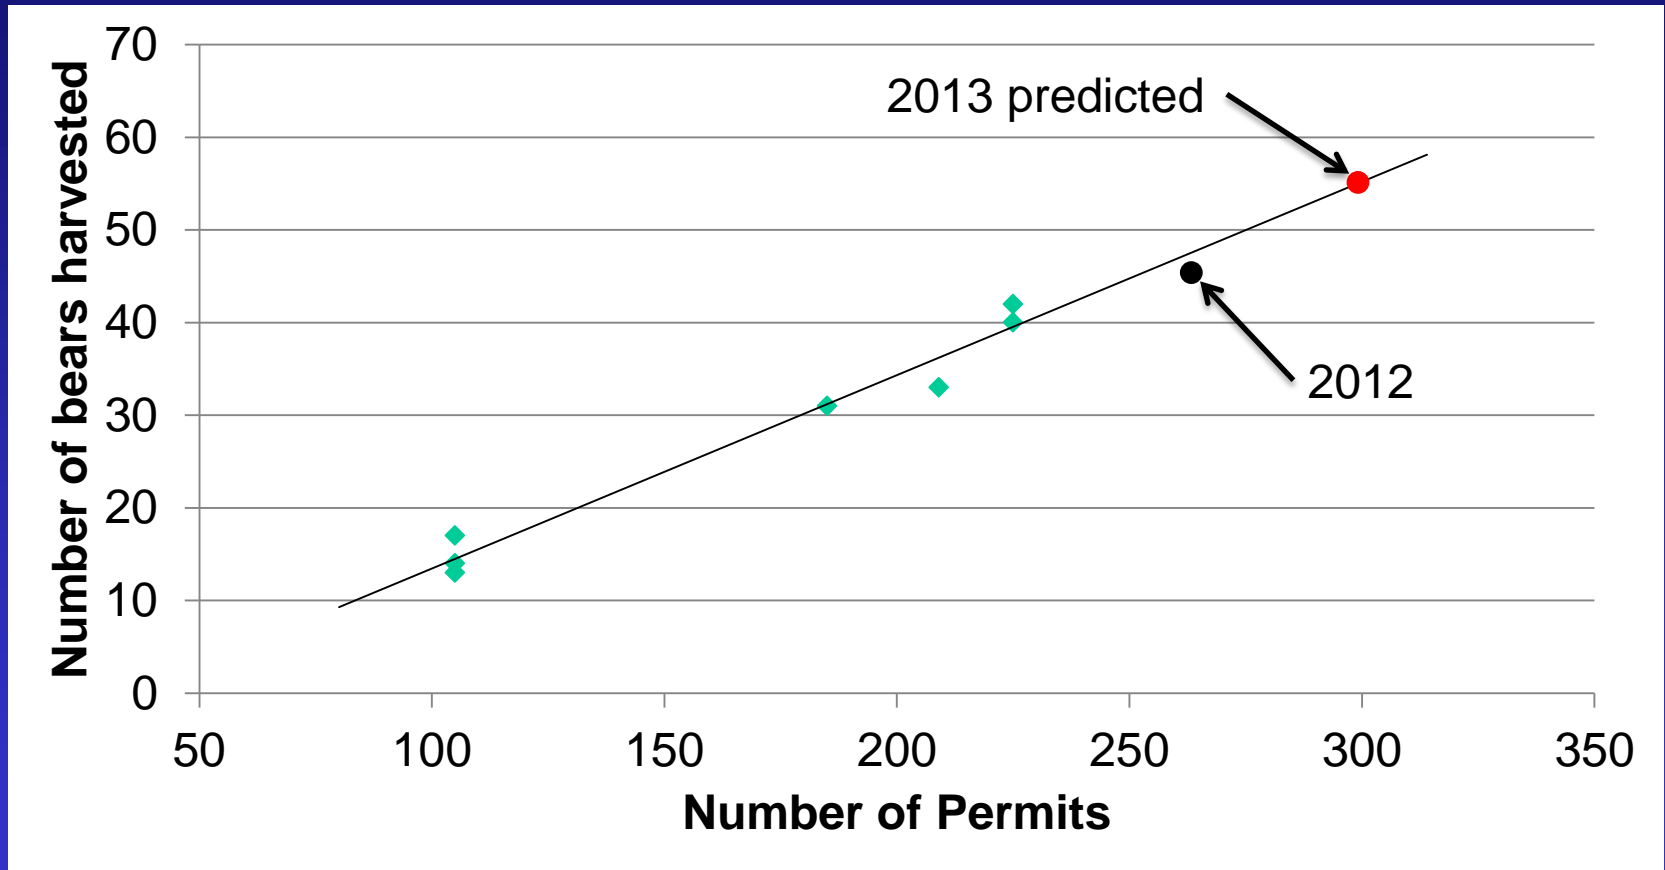

Spring Bear Permits and Harvest

Eastern Washington only

Year	Permits	Eastside	Success
2004	105	14	13%
2005	105	13	12%
2006	105	17	16%
2007	225	40	18%
2008	225	--	--
2009	225	42	19%
2010	185	31	17%
2011	209	33	16%
2012	264	46	19%
2013	314	--	--

Spring Bear Permits and Harvest

Eastern Washington only