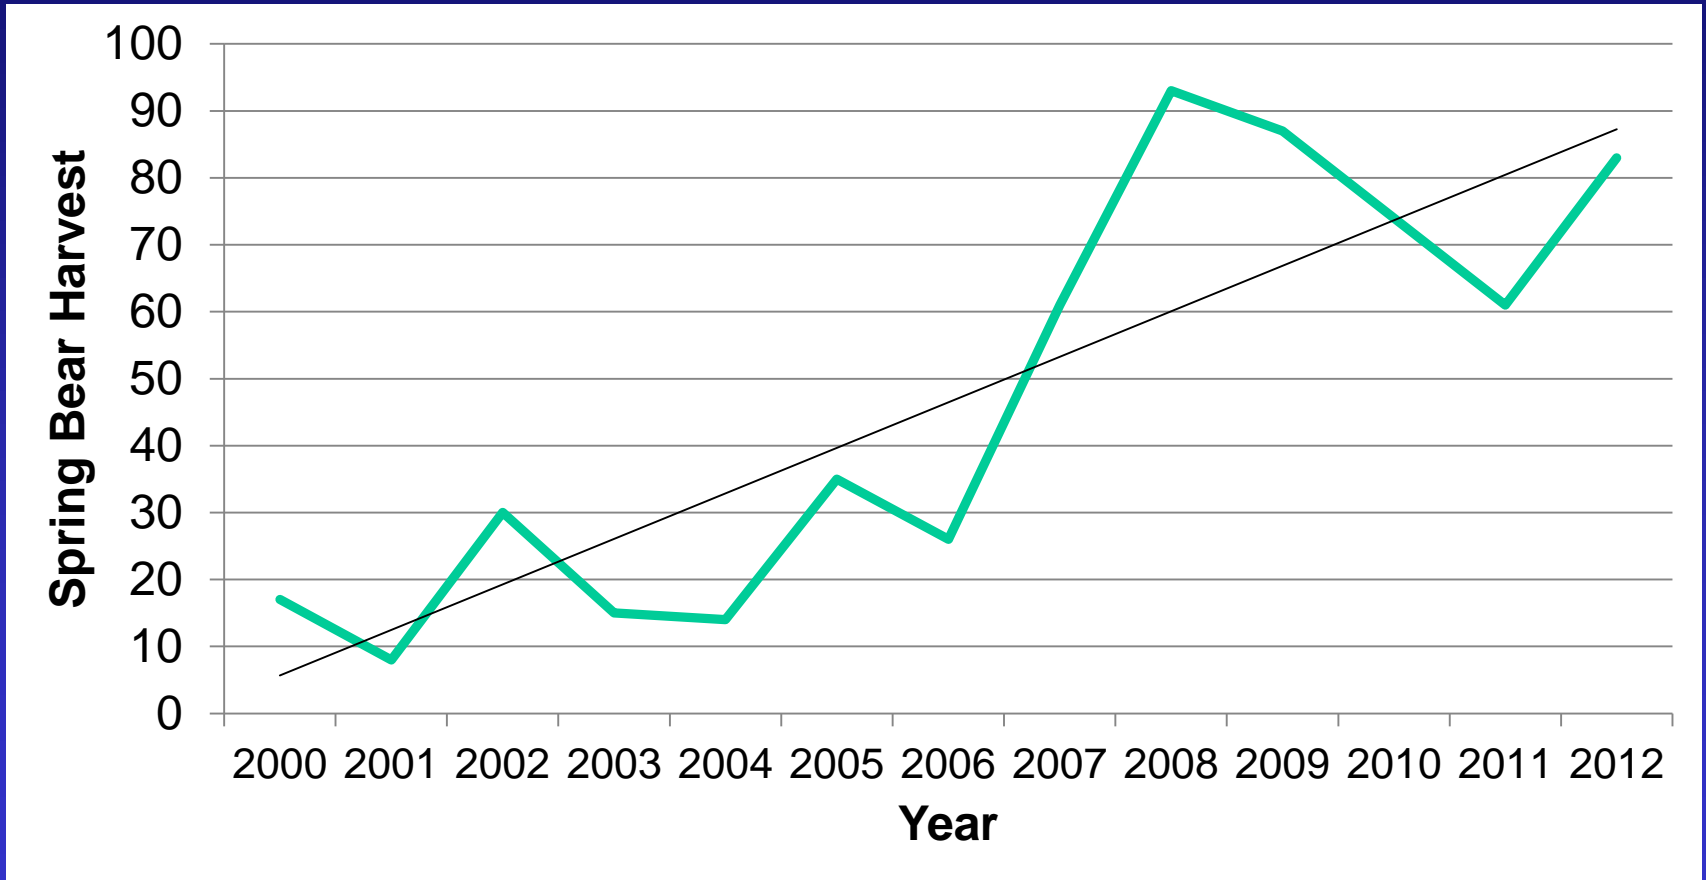

Agenda Item 9

WAC 232-28-286

Spring Black Bear Seasons and Regulations

Game Management Plan

Objective 58

- Provide recreational hunting opportunities to annually harvest at least 800-1,200 bears statewide, while at the same time maintaining a sustainable bear population in each BBMU

Parameter	Harvest		
	Liberalize	Acceptable	Restrict
% Females in harvest	< 35%	35-39%	> 39%
Median age of harvested females	> 6 years	5-6 years	< 5 years
Median age of harvested males	> 4 years	2-4 years	< 2 years

Black bear Management Units

Statewide Spring Bear Harvest

Confirmed Bear Complaints

Spring Bear Permits and Harvest

Eastern Washington only

Year	Permits	Eastside	Success
2004	105	14	13%
2005	105	13	12%
2006	105	17	16%
2007	225	40	18%
2008	225	--	--
2009	225	42	19%
2010	185	31	17%
2011	209	33	16%
2012	264	46	19%
2013	314	--	--