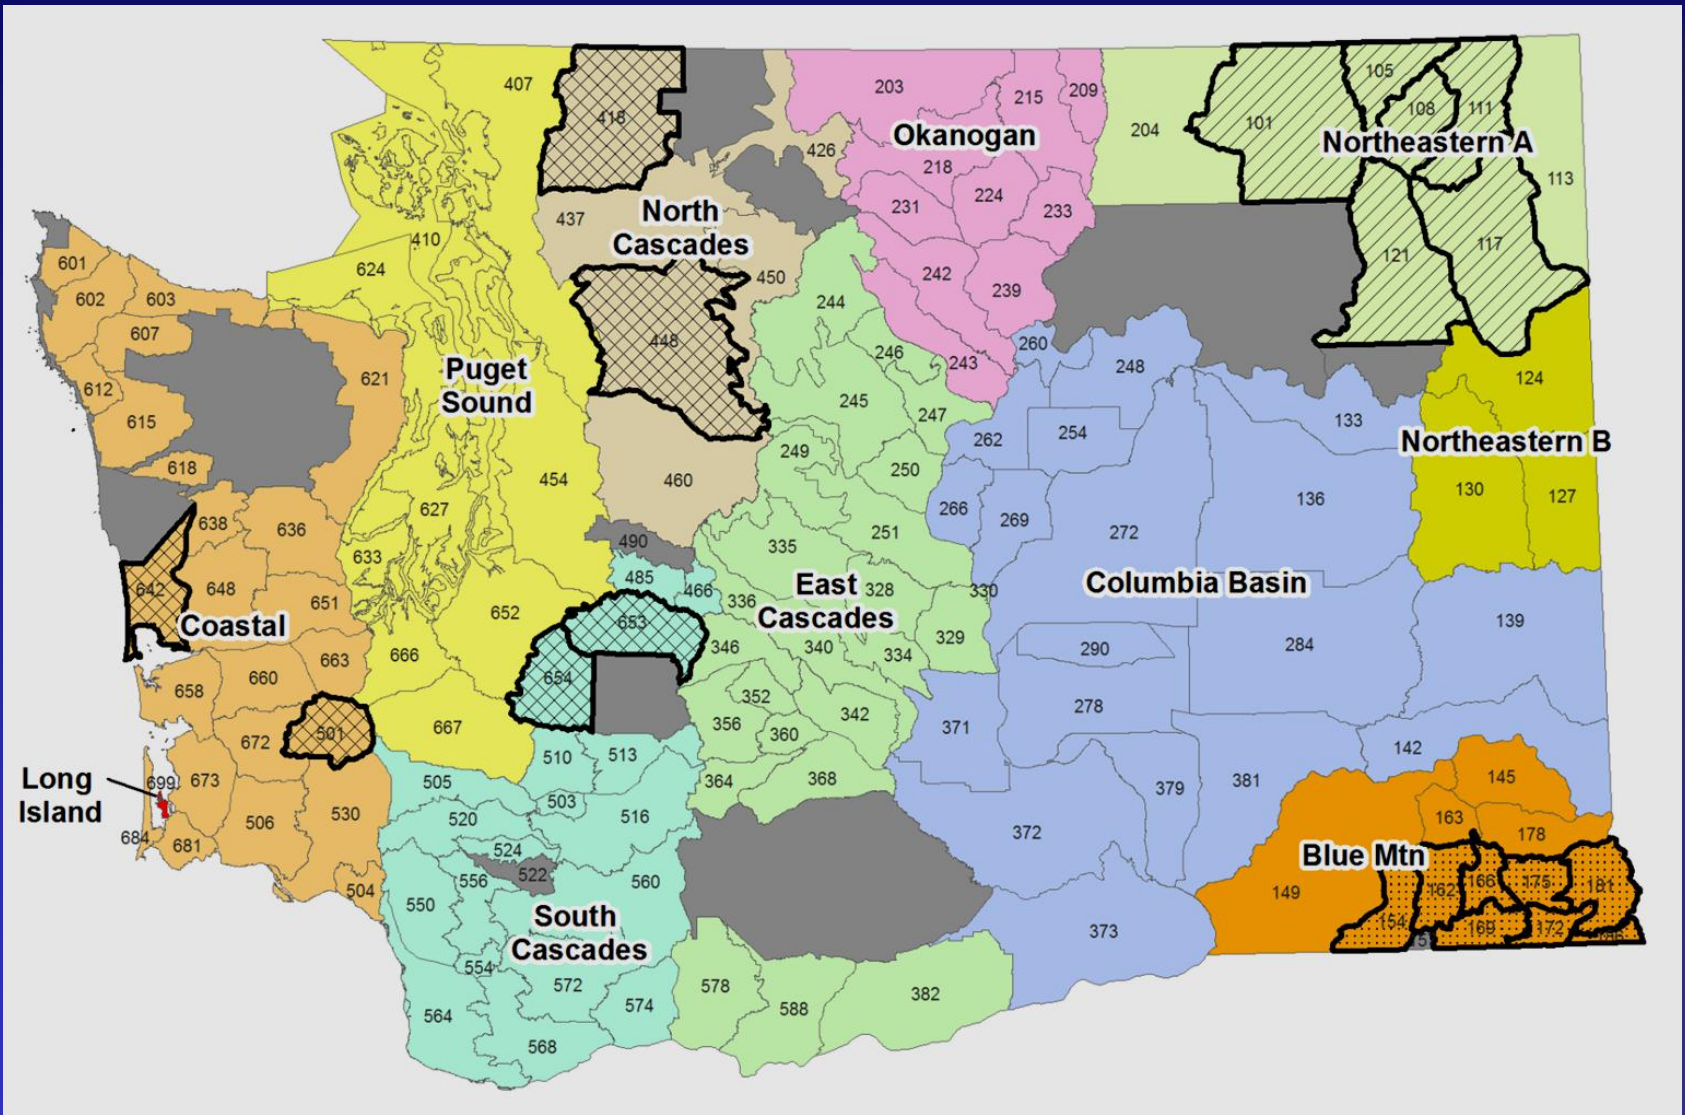

Parameter	Harvest		
	Liberalize	Acceptable	Restrict
% Females in harvest	< 35%	35-39%	> 39%
Median age of harvested females	> 6 years	5-6 years	< 5 years
Median age of harvested males	> 4 years	2-4 years	< 2 years

Black bear Management Units

Statewide Spring Bear Harvest

Confirmed Bear Complaints

Spring Bear Permits and Harvest

Eastern Washington only

Year	Permits	Eastside	Success
2004	105	14	13%
2005	105	13	12%
2006	105	17	16%
2007	225	40	18%
2008	225	--	--
2009	225	42	19%
2010	185	31	17%
2011	209	33	16%
2012	264	46	19%
2013	314	--	--

Spring Bear Permits and Harvest

Eastern Washington only

Recommendation

Hunt Choice	Hunt Name	Hunt Area	2013 Hunt Dates ^b	Permits	2012 Apps/ Avg Pts
7014	North Skagit ^a	That portion of GMU 418 that is designated as the hunt area by DNR, Sierra Pacific, and Grandy Lake Timber company.	April 15- May 31 <u>June 15</u>	20 <u>30</u>	327 / 3
7015	Monroe ^a	That portion of GMU 448 that is designated as the hunt area by DNR, Campbell Group, and Longview Timber Lands.	April 15- May 31 <u>June 15</u>	25	334 / 3