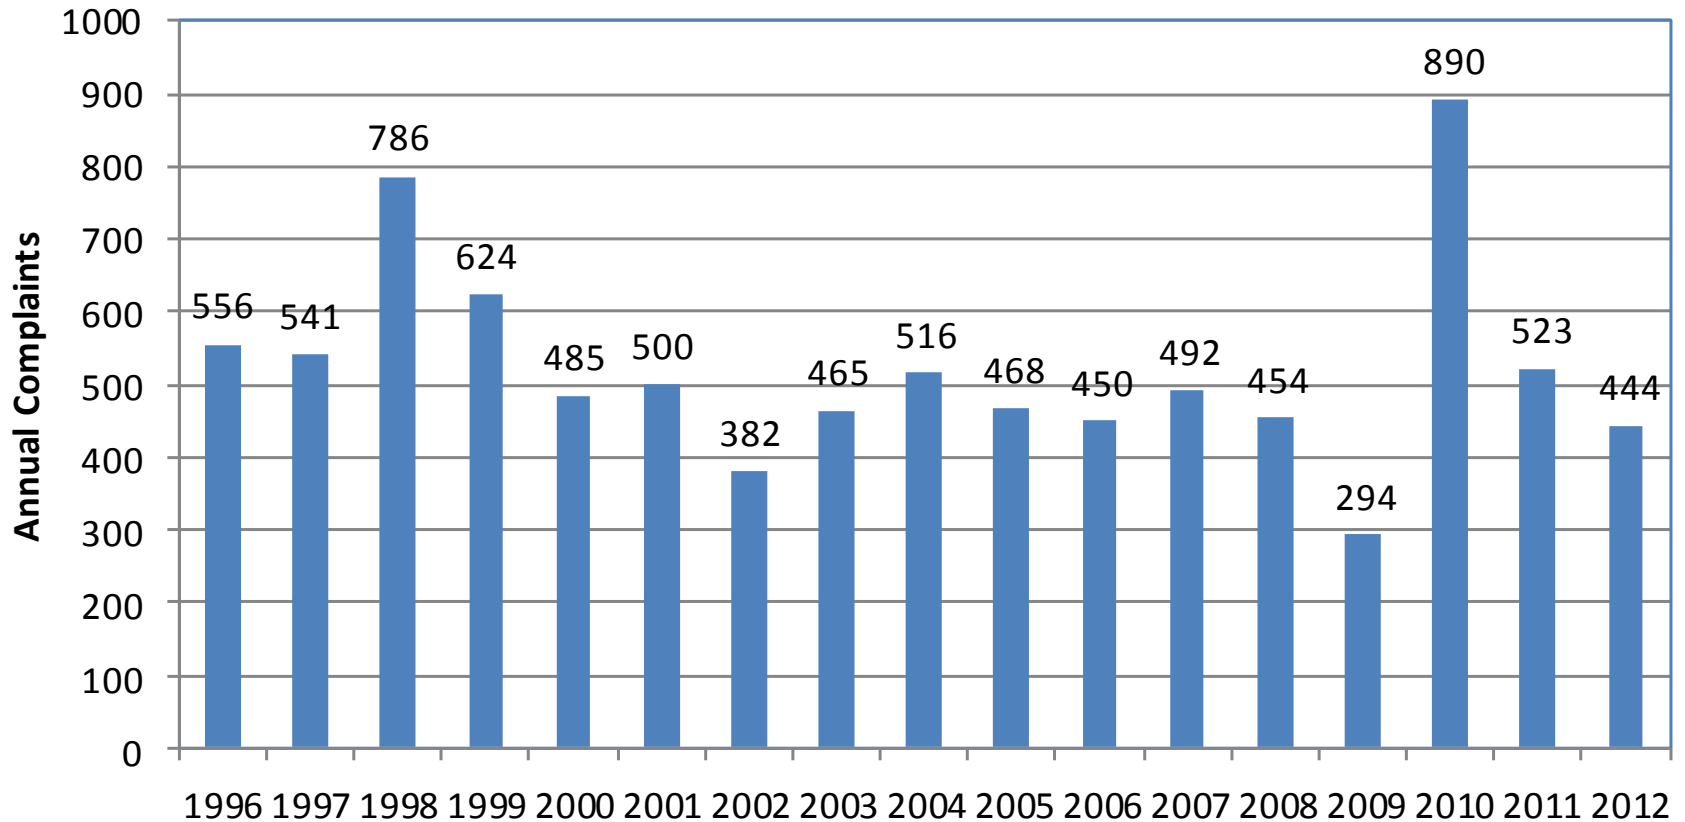

Parameter	Harvest		
	Liberalize	Acceptable	Restrict
% Females in harvest	< 35%	35-39%	> 39%
Median age of harvested females	> 6 years	5-6 years	< 5 years
Median age of harvested males	> 4 years	2-4 years	< 2 years

Black bear Management Units

Statewide Spring Bear Harvest

Confirmed Bear Complaints

Spring Bear Permits and Harvest

Eastern Washington only

Year	Permits	Eastside	Success
2004	105	14	13%
2005	105	13	12%
2006	105	17	16%
2007	225	40	18%
2008	225	--	--
2009	225	42	19%
2010	185	31	17%
2011	209	33	16%
2012	264	46	19%
2013	314	--	--