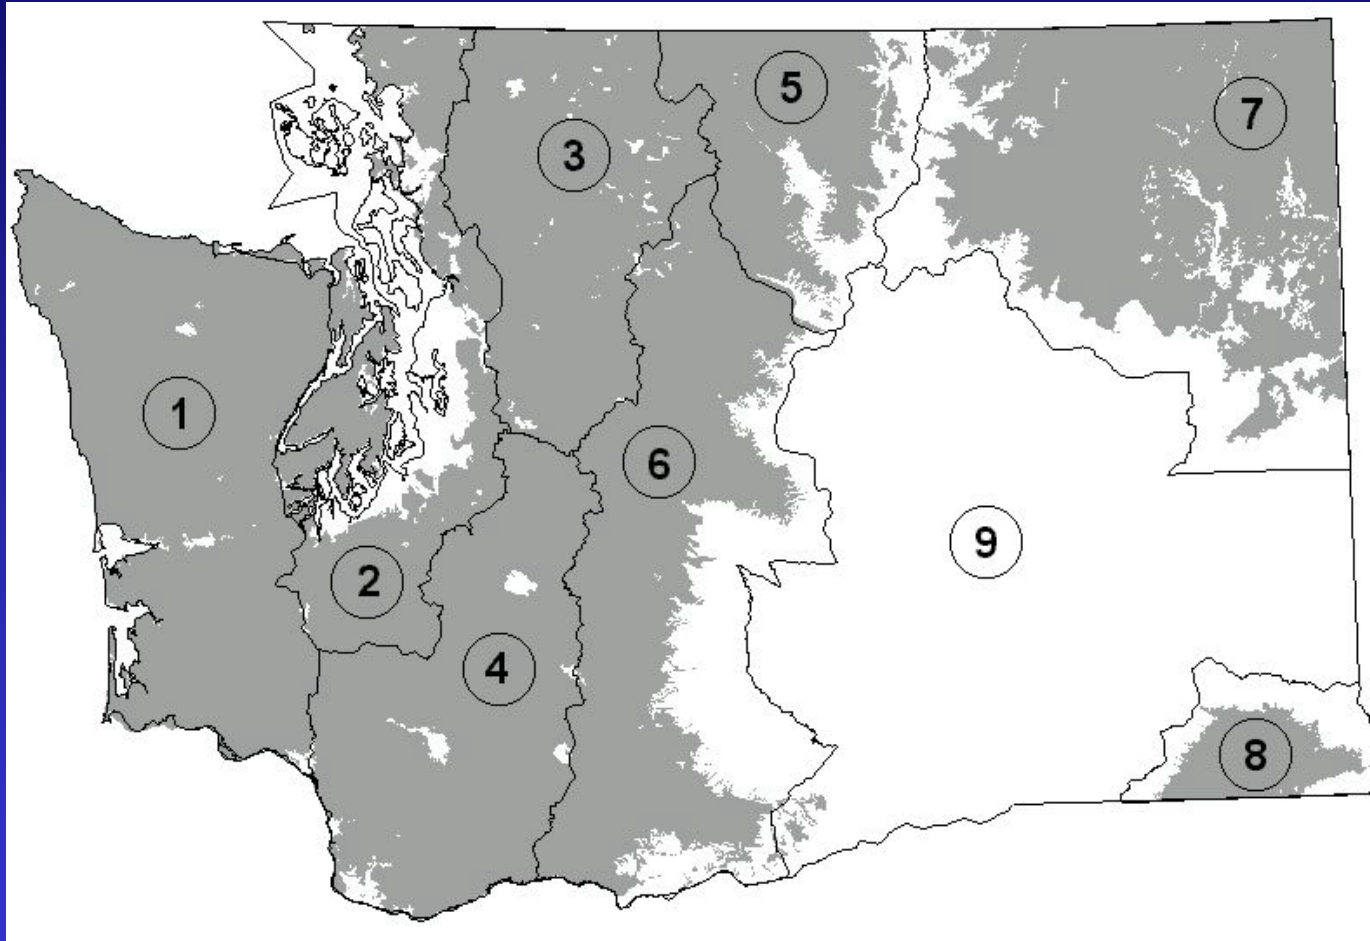

Black bear Management Units