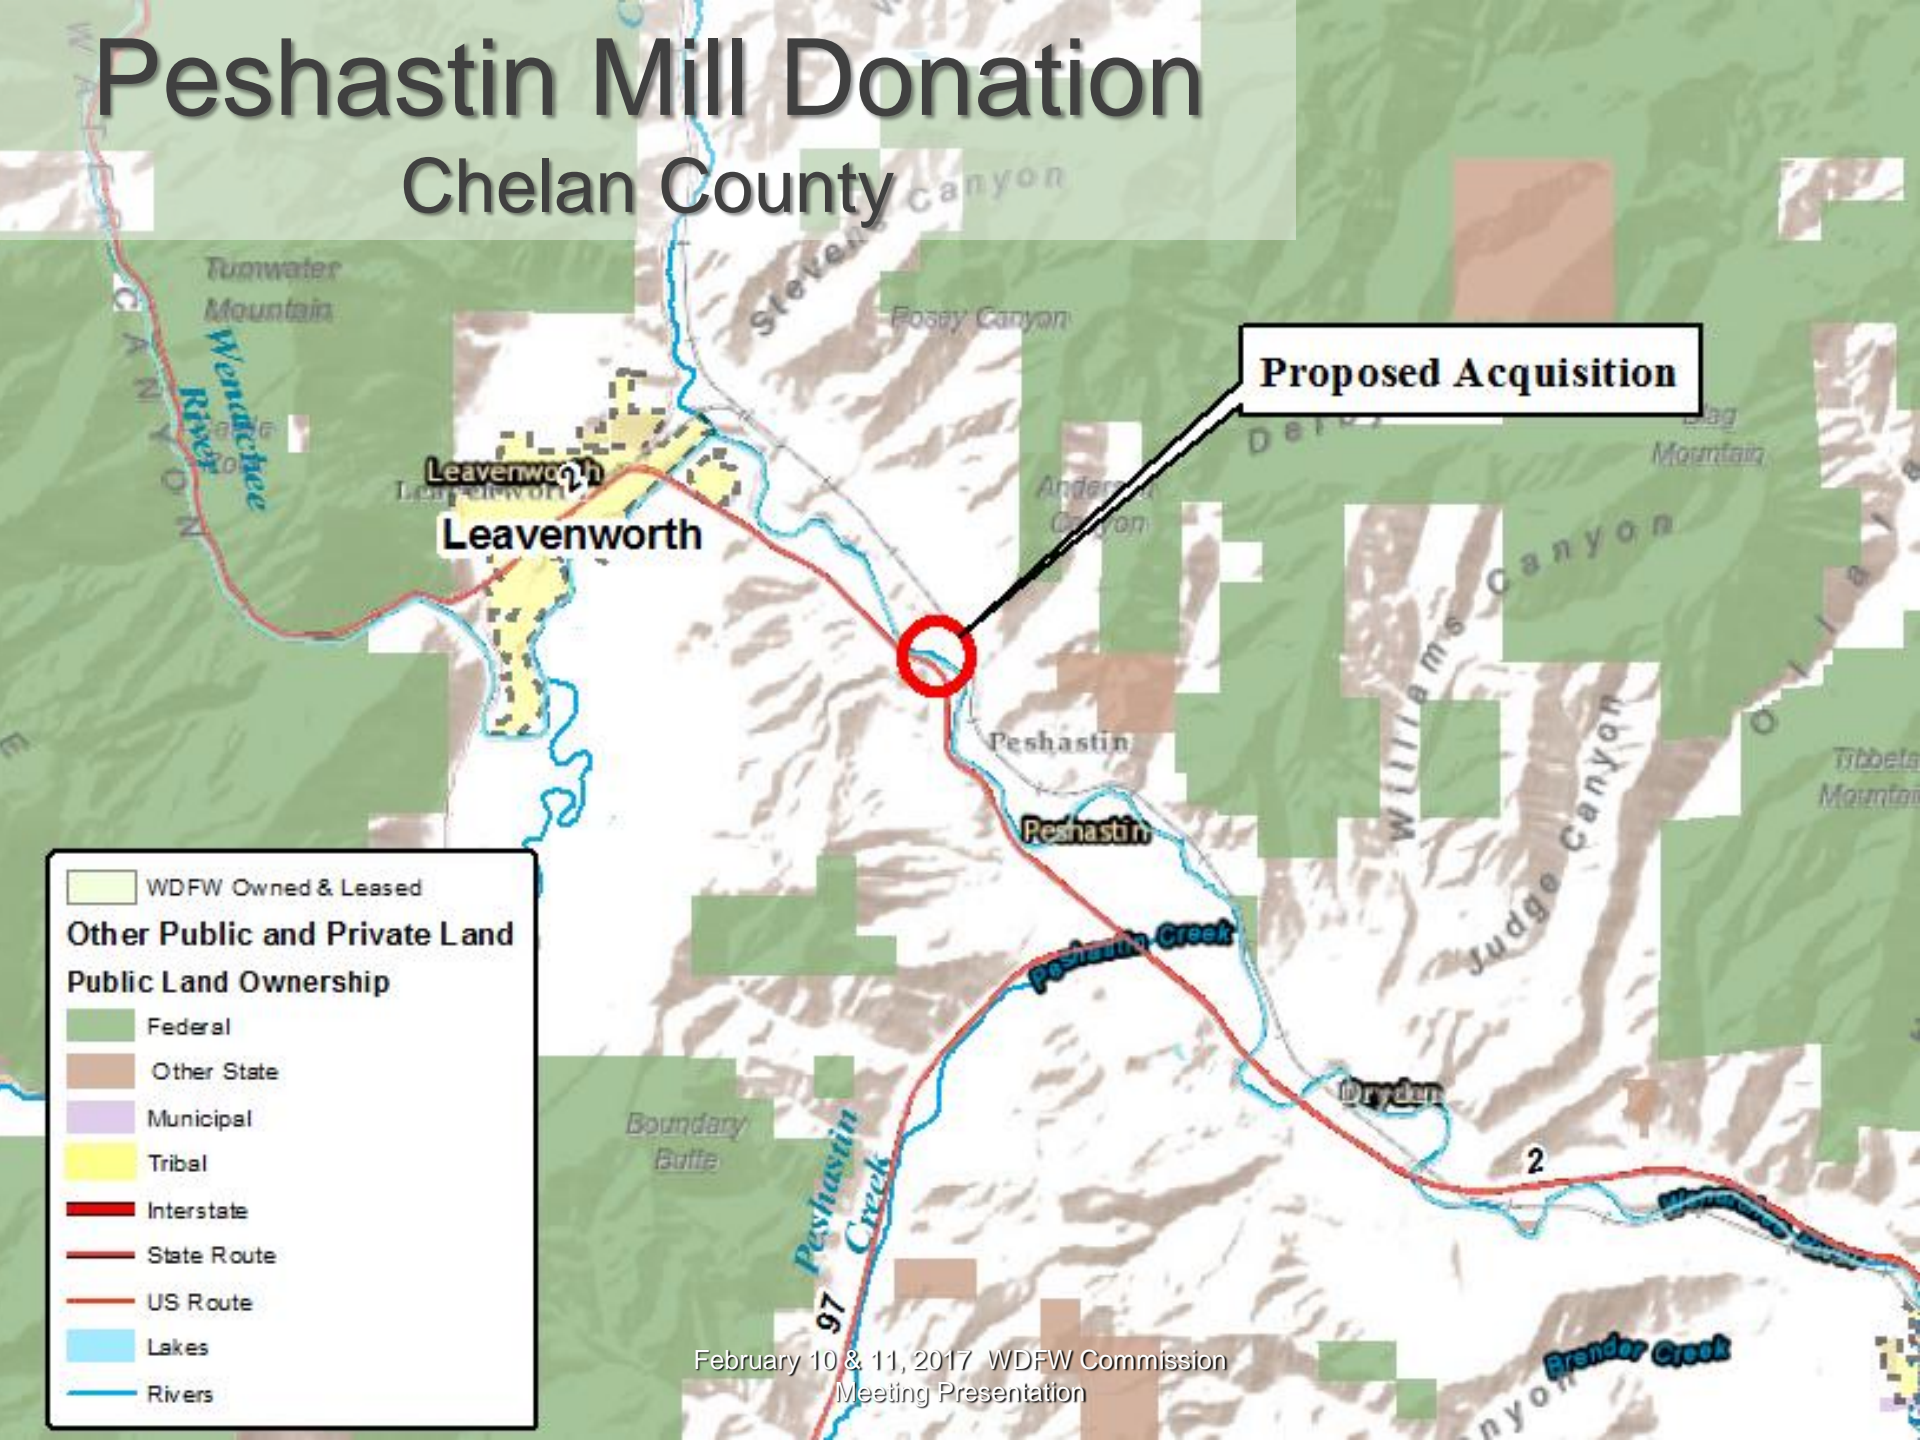

Land Transactions

February 10 & 11, 2017

Acquisition Steps

Scoping
and Need

Lands 20/20
and
Funding

Land Transaction

Integrating
Ownership

Peshastin Mill Donation Chelan County

February 10 & 11, 2017 WDFW Commission Meeting Presentation

Peshastin Mill Donation

Chelan County

Peshastin Mill Donation

Chelan County

Proposed Transaction

T24-0N
R18-0E

Peshastin Mill Donation

Chelan County

February 10 & 11, 2017 WDFW Commission
Meeting Presentation

Peshastin Mill Donation

Chelan County

14 Acres
Wenatchee River
frontage

February 10 & 11, 2017 WDFW Commission
Meeting Presentation

Peshastin Mill Donation

Chelan County

February 10 & 11, 2017 WDFW Commission
Meeting Presentation

PUBLIC COMMENT

Land Transactions
February 10 & 11, 2017